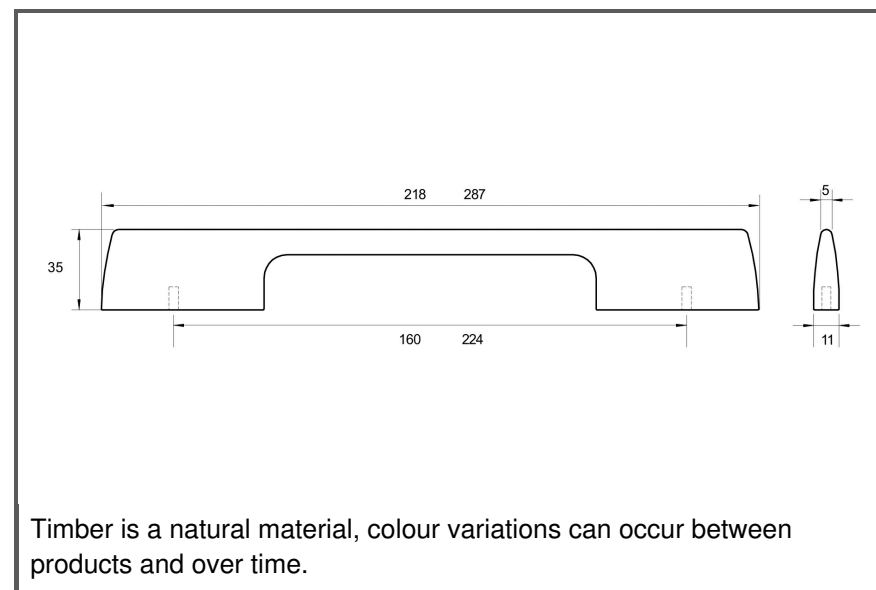

Sydney Head Office Phone: (02) 9542 4991  
 Sydney Head Office Fax: (02) 9542 4662  
 Brisbane 0400 494 368  
 Melbourne 0409 578 885  
 Auckland: 021 964 600  
 Email: sales@kethy.com

Material:	Timber		
Article Number:	L5500 / reference C / colour		
			
<b>A</b>	<b>C</b>	<b>P</b>	<b>W</b>
218	160	35	11
287	224	35	11
Colours available:	Oak (OAK) Walnut (WN) Black Stain (BKS)		

Timber is a natural material, colour variations can occur between products and over time.