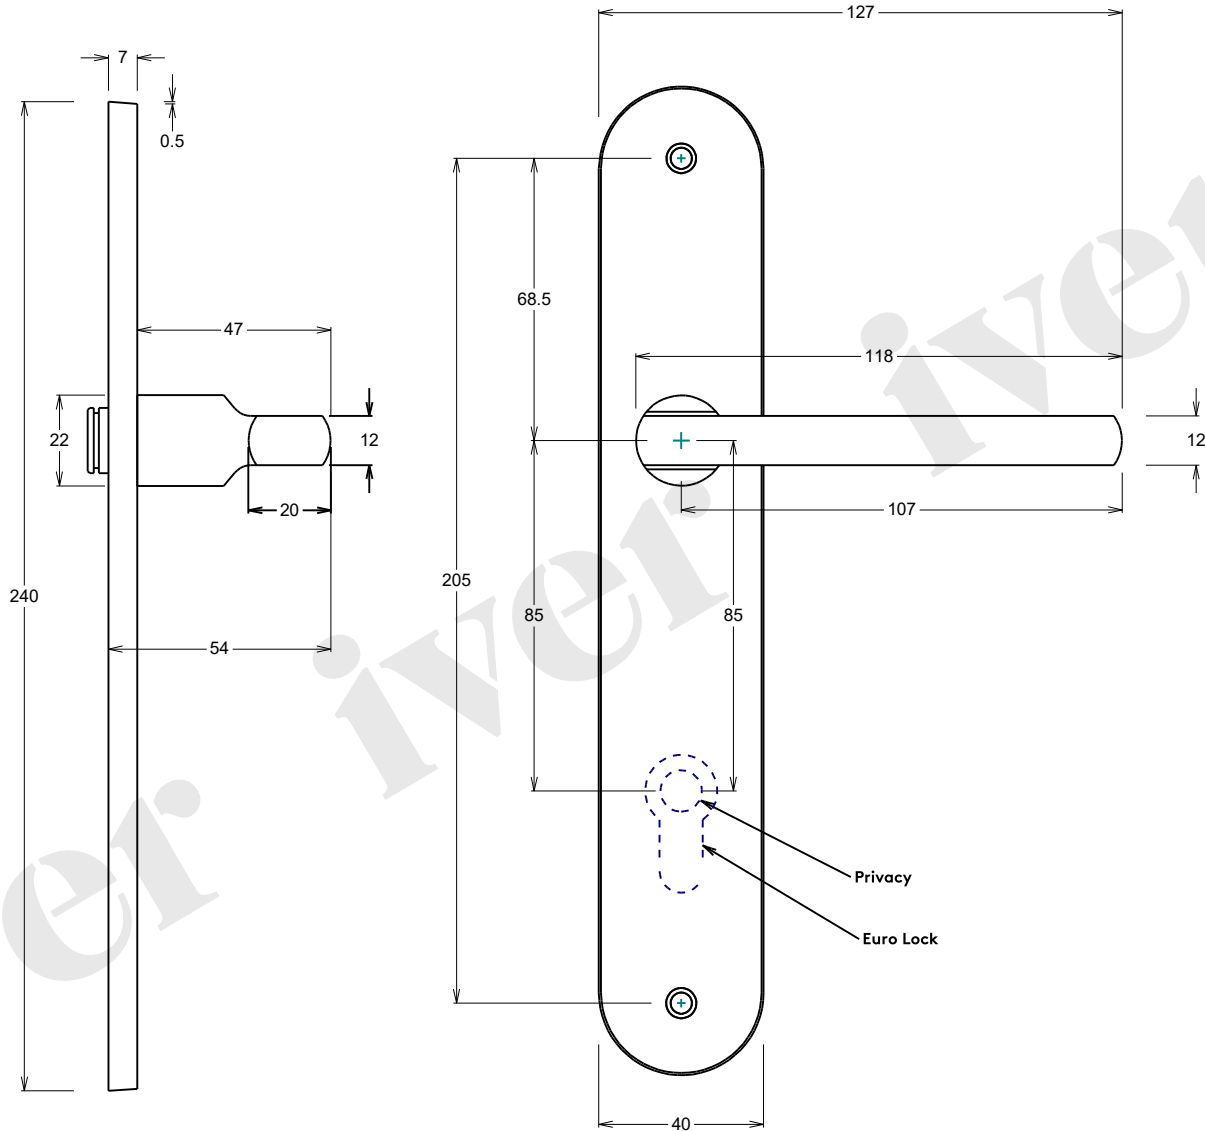

14 - 16 STEPNEY STREET STEPNEY SA 5069

Door Lever Baltimore Oval Latch/Privacy/Euro H240xW40xP54mm

Date 9/12/2021 Revision B

Tolerance +/-1mm