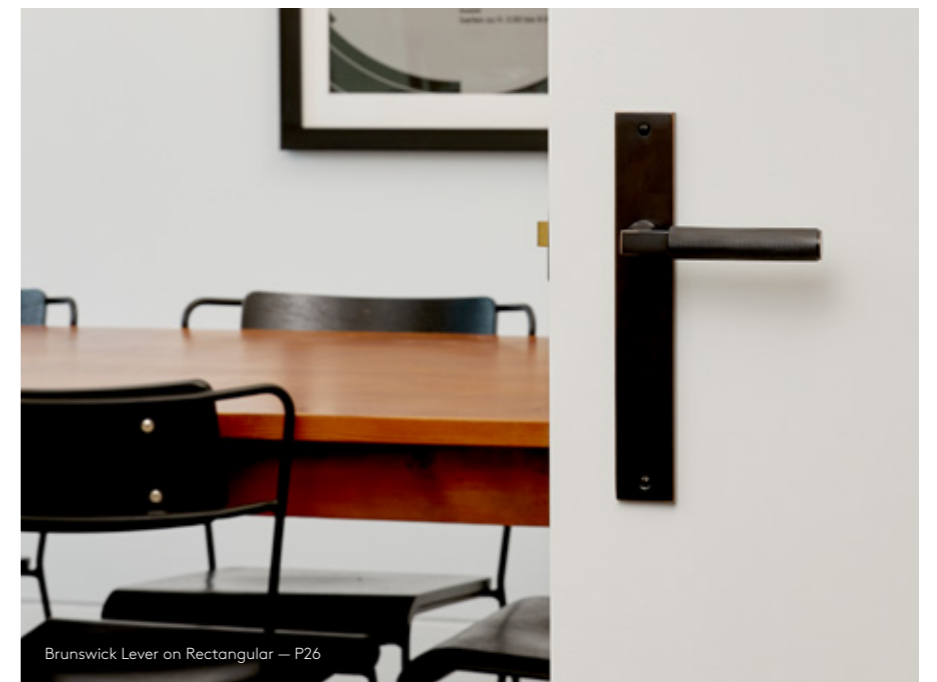

Brunswick

The Brunswick begins with a simplified form, adapted from the traditional Bauhaus designs of the 1920's and 1930's.

The product is then encased in diamond knurling which not only enhances its aesthetics but engages the user through the sense of touch when gripped.

Bold, yet understated, the Brunswick range looks just as comfortable in a modern apartment as it does in a warehouse conversion.

Manufactured from solid, forged brass, the Brunswick range features complimentary door levers, privacy turns, pull handles and cupboard in matching finishes.

This product comes with face fix wood screws and tie bolts. Euro and privacy punch outs are 85mm CTC. Available in 7 finishes.