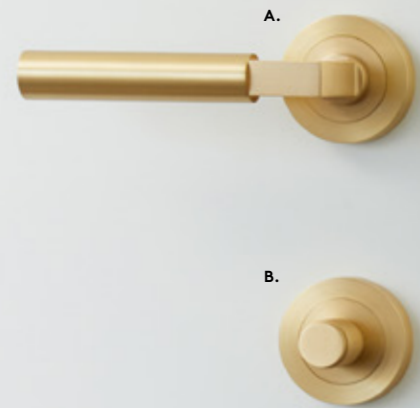

Cabinetware & Accessories

For our range to be fulfilling and memorable, every touch point needs to thoughtfully engage and connect. To ensure this, we have carefully considered and crafted complimentary cabinetware and accessories to complete not only the range, but also the space that our products embellish.