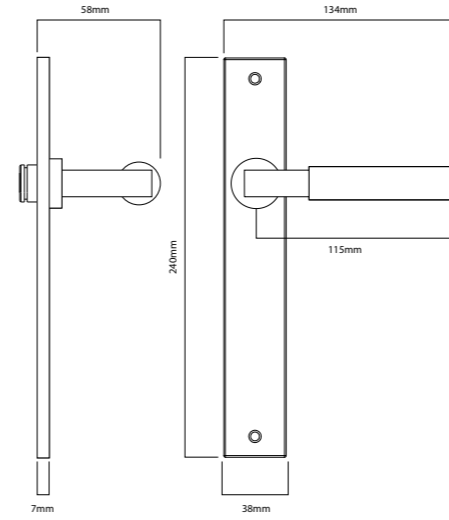

# Technical Information

A. Brunswick Lever with Round Privacy Turn — P27 B. Berlin Lever on Rectangular — P16 C. Bronte Lever on Square Rose — P23

RECTANGULAR

OVAL

STEPPED

RECTANGULAR

OVAL

CHAMFERED