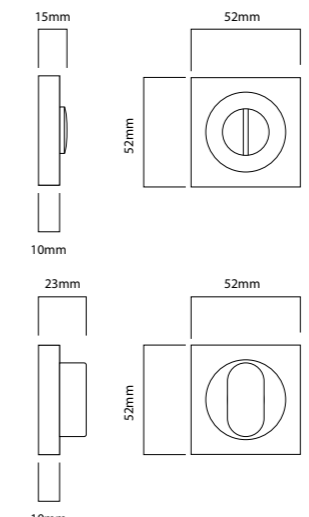

ROUND ROSE

CHAMFERED ROSE

BRUNSWICK ROUND PRIVACY TURN

BRUNSWICK SQUARE PRIVACY TURN

ROUND PRIVACY TURN

SQUARE PRIVACY TURN

fortner

**Southern Design Group**