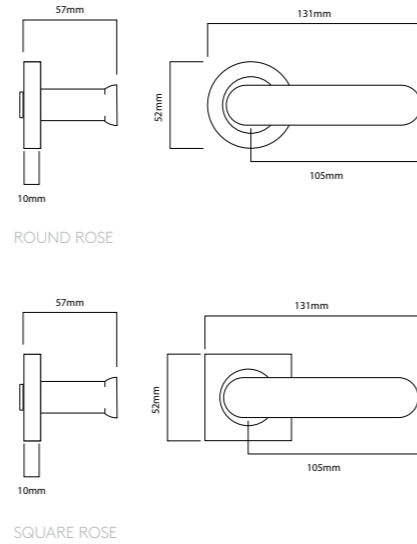

# Technical Information

A. Brunswick Lever with Round Privacy Turn — P27 B. Berlin Lever on Rectangular — P16 C. Bronte Lever on Square Rose — P23

RECTANGULAR

OVAL

STEPPED

RECTANGULAR

OVAL

CHAMFERED

SHOULDERED

CHAMFERED

ROUND ROSE

SQUARE ROSE

CHAMFERED ROSE

ROUND ROSE

SQUARE ROSE

CHAMFERED ROSE

PULL HANDLE

RECTANGULAR

OVAL

ROUND ROSE

SQUARE ROSE

RECTANGULAR

OVAL

STEPPED