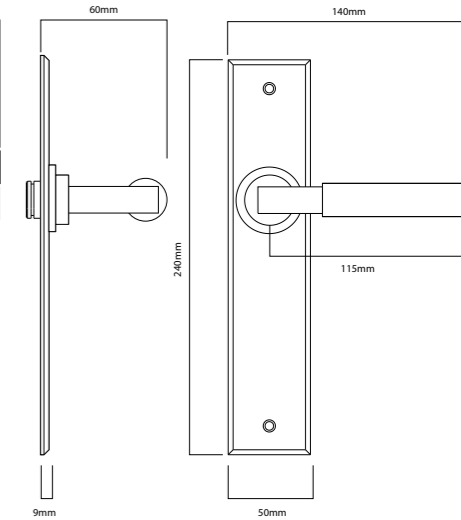

# Technical Information

A. Brunswick Lever with Round Privacy Turn — P27 B. Berlin Lever on Rectangular — P16 C. Bronte Lever on Square Rose — P23

RECTANGULAR

OVAL

STEPPED

RECTANGULAR

OVAL

CHAMFERED