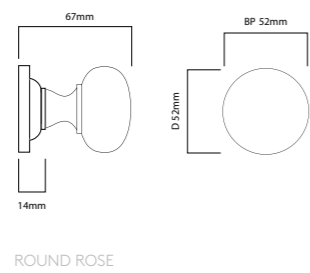

# Technical Information

A. Brunswick Lever with Round Privacy Turn — P27 B. Berlin Lever on Rectangular — P16 C. Bronte Lever on Square Rose — P23

RECTANGULAR

OVAL

STEPPED

RECTANGULAR

OVAL

CHAMFERED

SHOULDERED

CHAMFERED

ROUND ROSE

SQUARE ROSE

CHAMFERED ROSE

ROUND ROSE

SQUARE ROSE

CHAMFERED ROSE

PULL HANDLE

RECTANGULAR

OVAL

ROUND ROSE

SQUARE ROSE

RECTANGULAR

OVAL

STEPPED