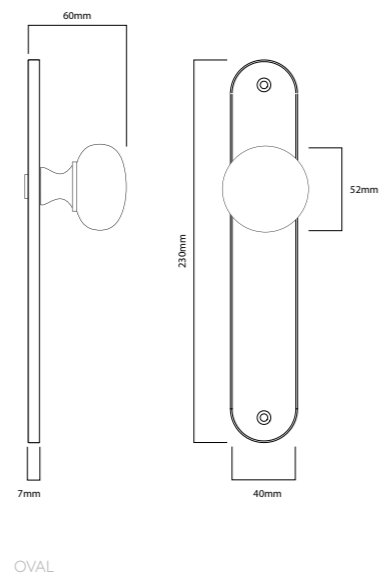

# Technical Information

A. Brunswick Lever with Round Privacy Turn — P27 B. Berlin Lever on Rectangular — P16 C. Bronte Lever on Square Rose — P23

RECTANGULAR

OVAL

STEPPED

RECTANGULAR

OVAL

CHAMFERED

SHOULDERED

CHAMFERED

ROUND ROSE

SQUARE ROSE

CHAMFERED ROSE

ROUND ROSE

SQUARE ROSE

CHAMFERED ROSE

PULL HANDLE

RECTANGULAR

OVAL

ROUND ROSE

SQUARE ROSE

RECTANGULAR

OVAL

STEPPED