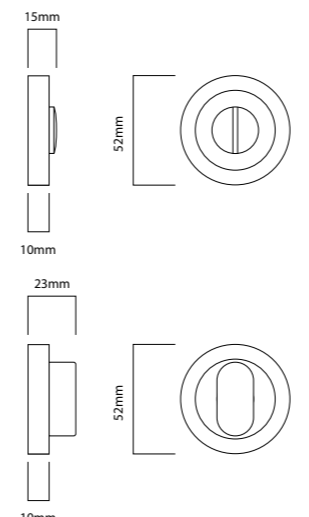

ROUND ROSE

CHAMFERED ROSE

BRUNSWICK ROUND PRIVACY TURN

BRUNSWICK SQUARE PRIVACY TURN

ROUND PRIVACY TURN

SQUARE PRIVACY TURN

fortner

**Southern Design Group**