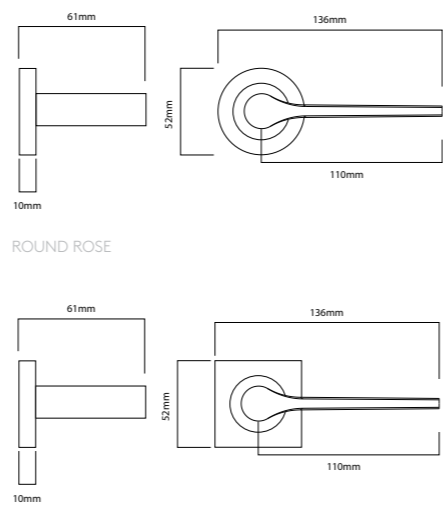

# Technical Information

A. Brunswick Lever with Round Privacy Turn — P27 B. Berlin Lever on Rectangular — P16 C. Bronte Lever on Square Rose — P23

RECTANGULAR

OVAL

STEPPED

RECTANGULAR

OVAL

CHAMFERED

PULL HANDLE

RECTANGULAR

OVAL

ROUND ROSE

SQUARE ROSE

RECTANGULAR

OVAL

STEPPED