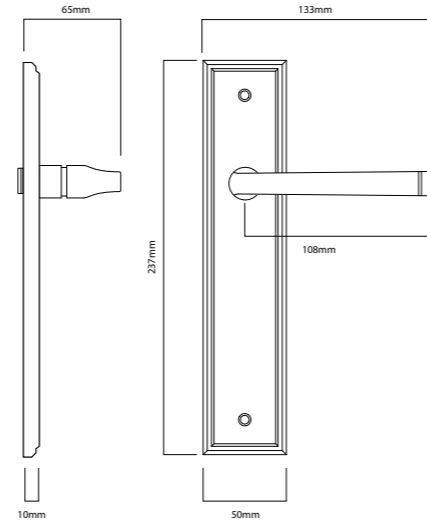

# Technical Information

A. Brunswick Lever with Round Privacy Turn — P27 B. Berlin Lever on Rectangular — P16 C. Bronte Lever on Square Rose — P23

RECTANGULAR

OVAL

STEPPED

RECTANGULAR

OVAL

CHAMFERED