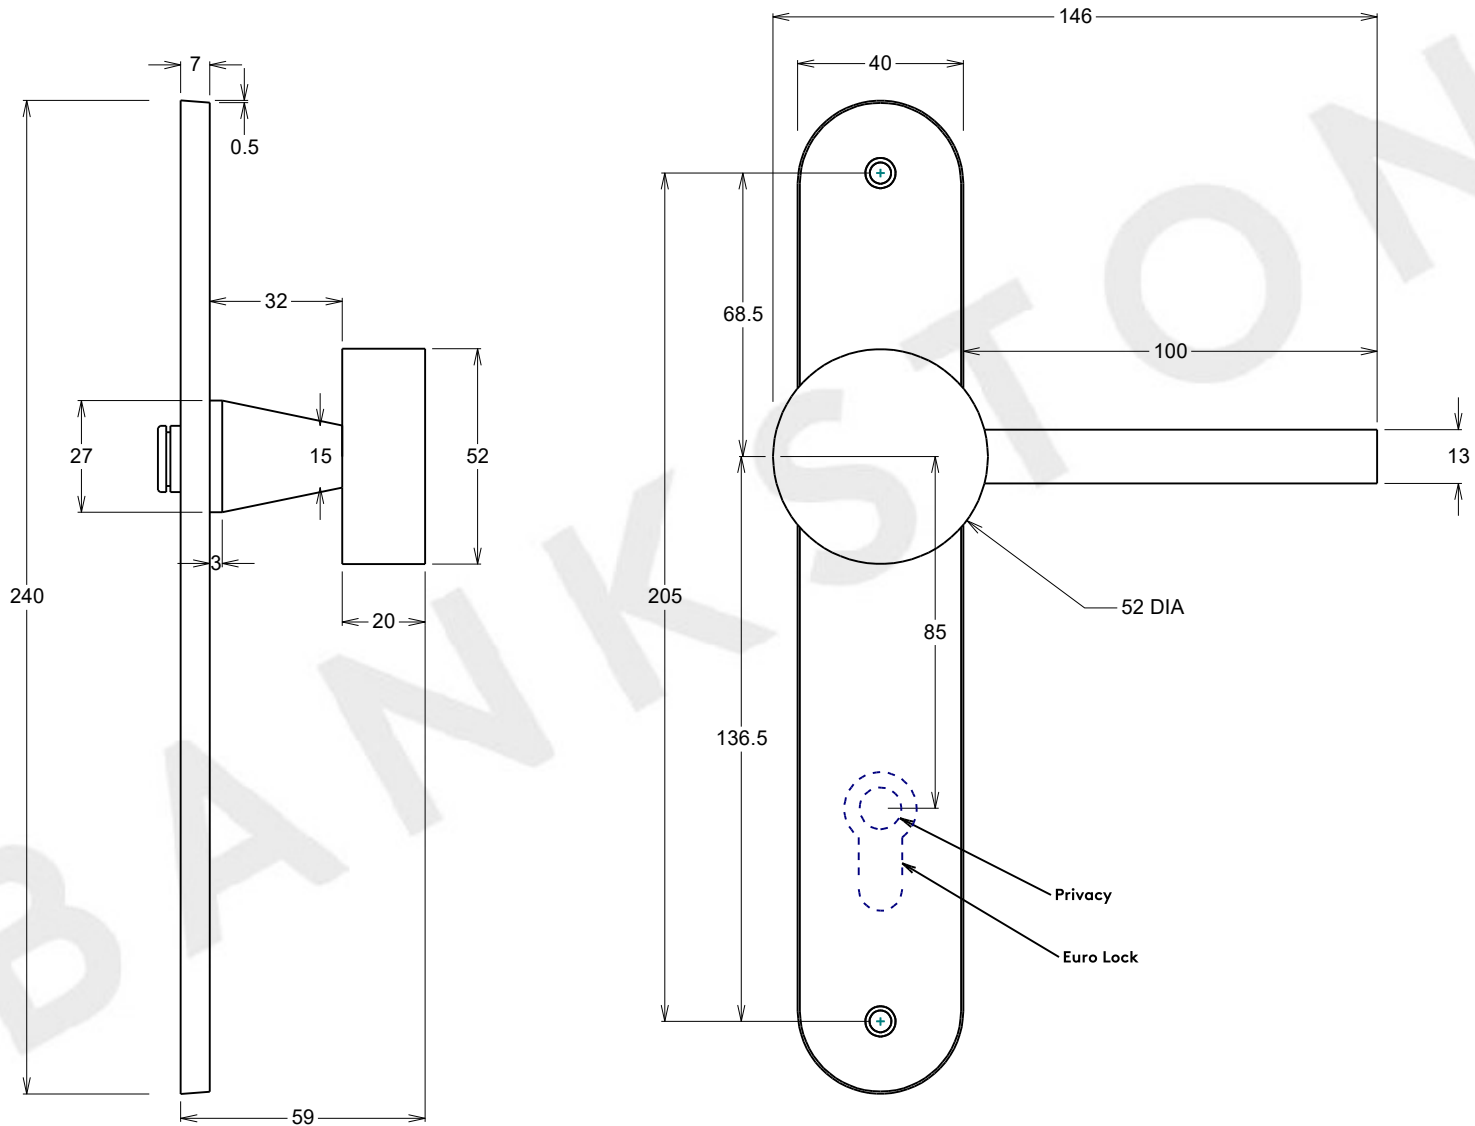

## Door Lever Sans Arc Geppetto Oval Latch/Privacy/Euro Pair H240xW40xP59mm

Date 11/10/2021 Revision C

Tolerance +/- 1mm