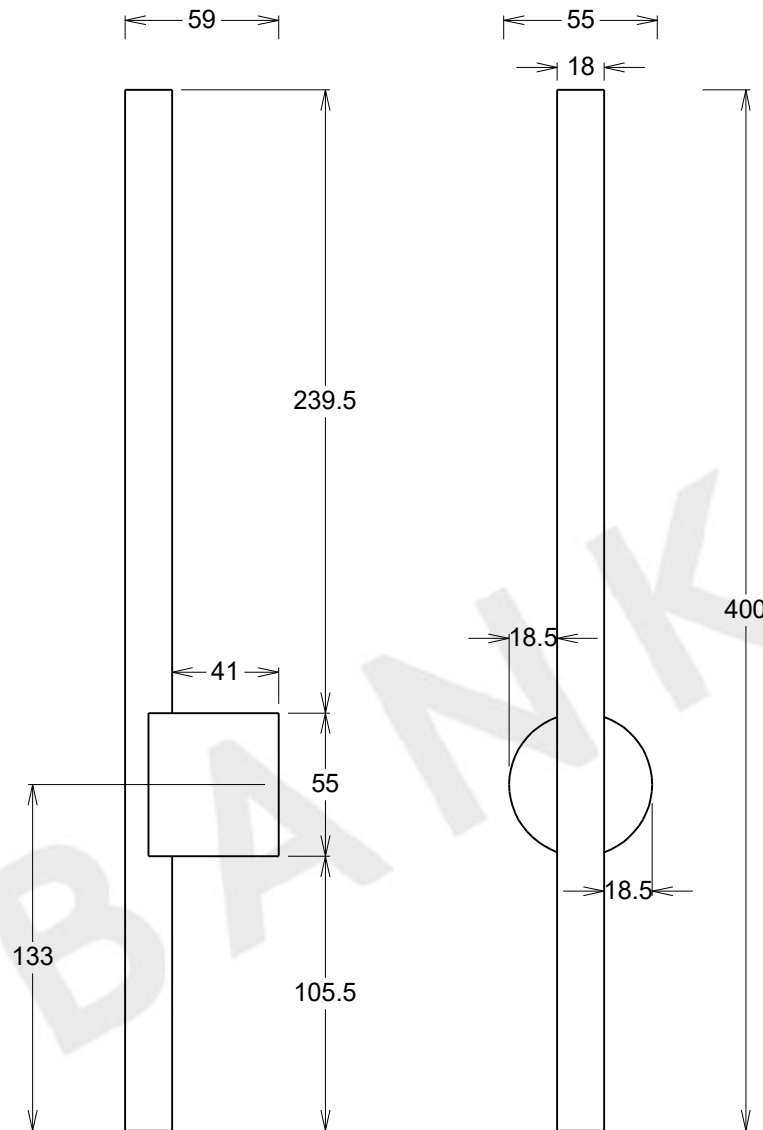

Pull Handle Sans Arc Associati L400xD18xP59mm BPD55mm

concealed fix base and cover