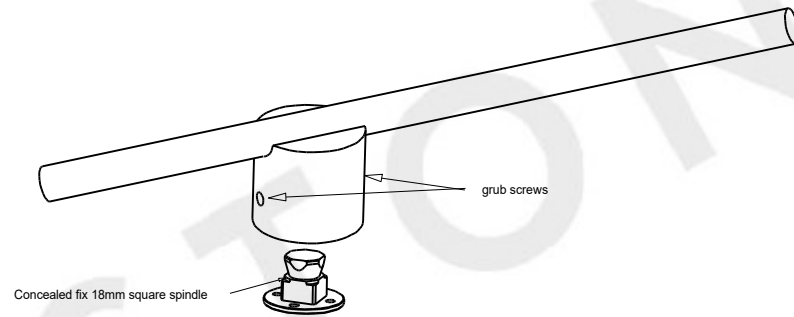

Pull Handle Sans Arc Associati L400xD18xP59mm BPD55mm

concealed fix base and cover