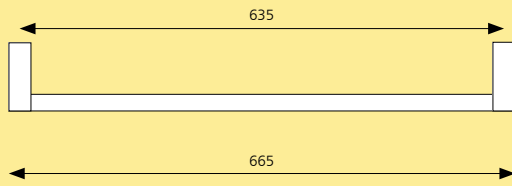

alexander

LEADING BY DESIGN

bellinoseries

bellino

series

Towel Rail
Porte Serviette
600mm - 24"

Double Towel Rail
Porte Serviette Double
600mm - 24"

Glass Shelf
Etagère en Verre

Towel Stirrup
Anneau Porte Serviette

Toilet Roll Holder
Dérouleur-Papier

Soap Dish
Porte Savon

Corner Glass Shelf
Etagère en verre faisant le coin

Tumbler Holder
Porte Verre

Soap Dispenser
Distributeur de Savon

Robe Hook
Porte-Manteau

bellinoseries

PRODUCT SPECIFICATIONS

Material: Alloy/Brass Finish: Chrome

Single Towel Rail
Codes:
600mm BEL-9A05

Toilet Roll Holder
Code:BEL-9E05

Double Towel Rail
Code:
600mm BEL-9C05

Soap Dish
Code:BEL-9G05

Glass Shelf Code: BEL-9J05

Tumbler Holder Code: BEL-9F05

Towel Stirrup Code: BEL-9K05

Soap Dispense
Code:BEL-9L05

Robe Hook Code: BEL-9H05

Glass Corner Shelf
Code: BEL-9I05

*Specifications may be subject to change without prior notice