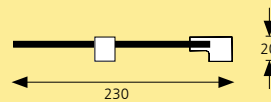

Soap Dish
Code:BEL-9G05

Glass Shelf Code: BEL-9J05

Tumbler Holder Code: BEL-9F05

Towel Stirrup Code: BEL-9K05

Soap Dispense
Code:BEL-9L05

Robe Hook Code: BEL-9H05

Glass Corner Shelf
Code: BEL-9I05

*Specifications may be subject to change without prior notice