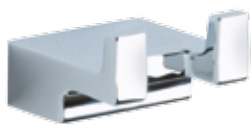

alexander

LEADING BY DESIGN

bellinoseries

bellino

series

Towel Rail
Porte Serviette
600mm - 24"

Double Towel Rail
Porte Serviette Double
600mm - 24"

Glass Shelf
Etagère en Verre

Towel Stirrup
Anneau Porte Serviette

Toilet Roll Holder
Dérouleur-Papier

Soap Dish
Porte Savon

Corner Glass Shelf
Etagère en verre faisant le coin

Tumbler Holder
Porte Verre

Soap Dispenser
Distributeur de Savon

Robe Hook
Porte-Manteau

bellinoseries

PRODUCT SPECIFICATIONS

Material: Alloy/Brass Finish: Chrome

Single Towel Rail
Codes:
600mm BEL-9A05

Toilet Roll Holder
Code:BEL-9E05

Double Towel Rail
Code:
600mm BEL-9C05

Soap Dish
Code:BEL-9G05

Glass Shelf Code: BEL-9J05

Tumbler Holder Code: BEL-9F05

Towel Stirrup Code: BEL-9K05

Soap Dispense
Code:BEL-9L05

Robe Hook Code: BEL-9H05

Glass Corner Shelf
Code: BEL-9I05

*Specifications may be subject to change without prior notice