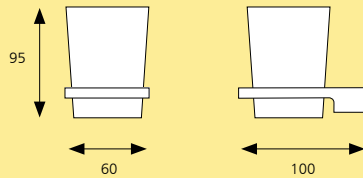

Towel Stirrup
Anneau Porte Serviette

Toilet Roll Holder
Dérouleur-Papier

Soap Dish
Porte Savon

Corner Glass Shelf
Etagère en verre faisant le coin

Tumbler Holder
Porte Verre

Soap Dispenser
Distributeur de Savon

Robe Hook
Porte-Manteau

bellinoseries

PRODUCT SPECIFICATIONS

Material: Alloy/Brass Finish: Chrome

Single Towel Rail
Codes:
600mm BEL-9A05

Toilet Roll Holder
Code:BEL-9E05

Double Towel Rail
Code:
600mm BEL-9C05

Soap Dish
Code:BEL-9G05

Glass Shelf Code: BEL-9J05

Tumbler Holder Code: BEL-9F05

Towel Stirrup Code: BEL-9K05

Soap Dispense
Code:BEL-9L05

Robe Hook Code: BEL-9H05

Glass Corner Shelf
Code: BEL-9I05

*Specifications may be subject to change without prior notice