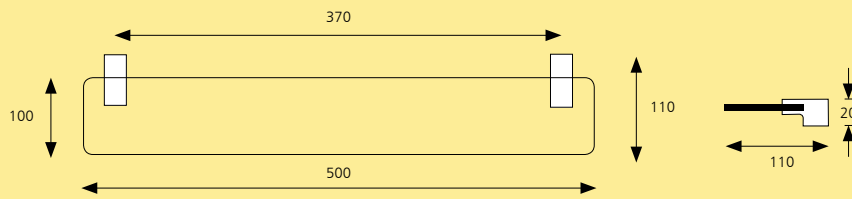

Robe Hook
Porte-Manteau

bellinoseries

PRODUCT SPECIFICATIONS

Material: Alloy/Brass Finish: Chrome

Single Towel Rail
Codes:
600mm BEL-9A05

Toilet Roll Holder
Code:BEL-9E05

Double Towel Rail
Code:
600mm BEL-9C05

Soap Dish
Code:BEL-9G05

Glass Shelf Code: BEL-9J05

Tumbler Holder Code: BEL-9F05

Towel Stirrup Code: BEL-9K05

Soap Dispense
Code:BEL-9L05

Robe Hook Code: BEL-9H05

Glass Corner Shelf
Code: BEL-9I05

*Specifications may be subject to change without prior notice