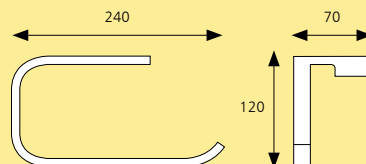

alexander

LEADING BY DESIGN

bellinoseries

bellino

series

Towel Rail
Porte Serviette
600mm - 24"

Double Towel Rail
Porte Serviette Double
600mm - 24"

Glass Shelf
Etagère en Verre

Robe Hook
Porte-Manteau

bellinoseries

PRODUCT SPECIFICATIONS

Material: Alloy/Brass Finish: Chrome

Single Towel Rail
Codes:
600mm BEL-9A05

Toilet Roll Holder
Code:BEL-9E05

Double Towel Rail
Code:
600mm BEL-9C05

Soap Dish
Code:BEL-9G05

Glass Shelf Code: BEL-9J05

Tumbler Holder Code: BEL-9F05

Towel Stirrup Code: BEL-9K05

Soap Dispense
Code:BEL-9L05

Robe Hook Code: BEL-9H05

Glass Corner Shelf
Code: BEL-9I05

*Specifications may be subject to change without prior notice