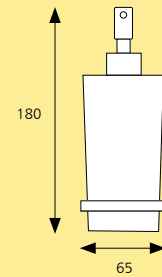

Robe Hook
Porte-Manteau

bellinoseries

PRODUCT SPECIFICATIONS

Material: Alloy/Brass Finish: Chrome

Single Towel Rail
Codes:
600mm BEL-9A05

Toilet Roll Holder
Code:BEL-9E05

Double Towel Rail
Code:
600mm BEL-9C05

Soap Dish
Code:BEL-9G05

Glass Shelf Code: BEL-9J05

Tumbler Holder Code: BEL-9F05

Towel Stirrup Code: BEL-9K05

Soap Dispense
Code:BEL-9L05

Robe Hook Code: BEL-9H05

Glass Corner Shelf
Code: BEL-9I05

*Specifications may be subject to change without prior notice