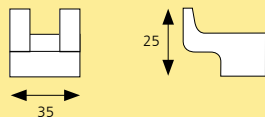

Soap Dish
Code:BEL-9G05

Glass Shelf Code: BEL-9J05

Tumbler Holder Code: BEL-9F05

Towel Stirrup Code: BEL-9K05

Soap Dispense
Code:BEL-9L05

Robe Hook Code: BEL-9H05

Glass Corner Shelf
Code: BEL-9I05

*Specifications may be subject to change without prior notice