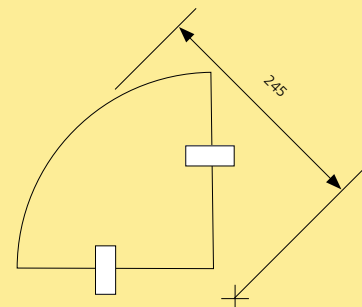

Soap Dish
Code:BEL-9G05

Glass Shelf Code: BEL-9J05

Tumbler Holder Code: BEL-9F05

Towel Stirrup Code: BEL-9K05

Soap Dispense
Code:BEL-9L05

Robe Hook Code: BEL-9H05

Glass Corner Shelf
Code: BEL-9I05

*Specifications may be subject to change without prior notice