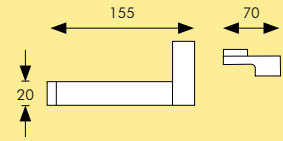

Robe Hook
Porte-Manteau

bellinoseries

PRODUCT SPECIFICATIONS

Material: Alloy/Brass Finish: Chrome

Single Towel Rail
Codes:
600mm BEL-9A05

Toilet Roll Holder
Code:BEL-9E05

Double Towel Rail
Code:
600mm BEL-9C05

Soap Dish
Code:BEL-9G05

Glass Shelf Code: BEL-9J05

Tumbler Holder Code: BEL-9F05

Towel Stirrup Code: BEL-9K05

Soap Dispense
Code:BEL-9L05

Robe Hook Code: BEL-9H05

Glass Corner Shelf
Code: BEL-9I05

*Specifications may be subject to change without prior notice