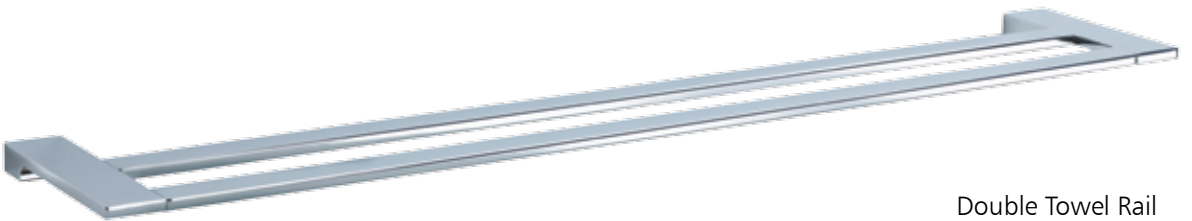

alexander

LEADING BY DESIGN

bellinoseries

bellino

series

Towel Rail
Porte Serviette
600mm - 24"

Double Towel Rail
Porte Serviette Double
600mm - 24"

Glass Shelf
Etagère en Verre

Towel Stirrup
Anneau Porte Serviette

Toilet Roll Holder
Dérouleur-Papier

Soap Dish
Porte Savon

Corner Glass Shelf
Etagère en verre faisant le coin

Tumbler Holder
Porte Verre

Soap Dispenser
Distributeur de Savon

Robe Hook
Porte-Manteau

bellinoseries

PRODUCT SPECIFICATIONS

Material: Alloy/Brass Finish: Chrome

Single Towel Rail
Codes:
600mm BEL-9A05

Toilet Roll Holder
Code:BEL-9E05

Double Towel Rail
Code:
600mm BEL-9C05

Soap Dish
Code:BEL-9G05

Glass Shelf Code: BEL-9J05

Tumbler Holder Code: BEL-9F05

Towel Stirrup Code: BEL-9K05

Soap Dispense
Code:BEL-9L05

Robe Hook Code: BEL-9H05

Glass Corner Shelf
Code: BEL-9I05

*Specifications may be subject to change without prior notice