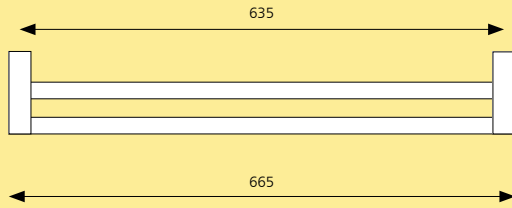

Robe Hook
Porte-Manteau

bellinoseries

PRODUCT SPECIFICATIONS

Material: Alloy/Brass Finish: Chrome

Single Towel Rail
Codes:
600mm BEL-9A05

Toilet Roll Holder
Code:BEL-9E05

Double Towel Rail
Code:
600mm BEL-9C05

Soap Dish
Code:BEL-9G05

Glass Shelf Code: BEL-9J05

Tumbler Holder Code: BEL-9F05

Towel Stirrup Code: BEL-9K05

Soap Dispense
Code:BEL-9L05

Robe Hook Code: BEL-9H05

Glass Corner Shelf
Code: BEL-9I05

*Specifications may be subject to change without prior notice