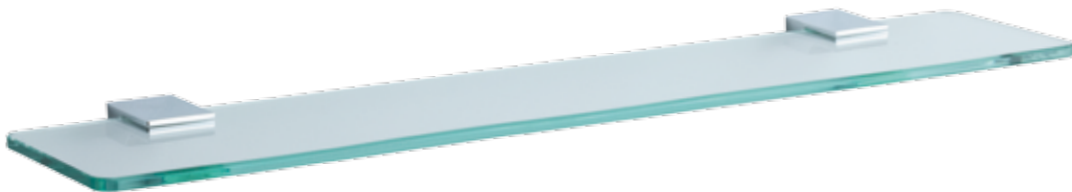

alexander

LEADING BY DESIGN

bellinoseries

bellino

series

Towel Rail
Porte Serviette
600mm - 24"

Double Towel Rail
Porte Serviette Double
600mm - 24"

Glass Shelf
Etagère en Verre

Towel Stirrup
Anneau Porte Serviette

Toilet Roll Holder
Dérouleur-Papier

Soap Dish
Porte Savon

Corner Glass Shelf
Etagère en verre faisant le coin

Tumbler Holder
Porte Verre

Soap Dispenser
Distributeur de Savon

Robe Hook
Porte-Manteau

bellinoseries

PRODUCT SPECIFICATIONS

Material: Alloy/Brass Finish: Chrome

Single Towel Rail
Codes:
600mm BEL-9A05

Toilet Roll Holder
Code:BEL-9E05

Double Towel Rail
Code:
600mm BEL-9C05