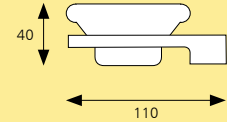

Robe Hook
Porte-Manteau

bellinoseries

PRODUCT SPECIFICATIONS

Material: Alloy/Brass Finish: Chrome

Single Towel Rail
Codes:
600mm BEL-9A05

Toilet Roll Holder
Code:BEL-9E05

Double Towel Rail
Code:
600mm BEL-9C05

Soap Dish
Code:BEL-9G05

Glass Shelf Code: BEL-9J05

Tumbler Holder Code: BEL-9F05

Towel Stirrup Code: BEL-9K05

Soap Dispense
Code:BEL-9L05

Robe Hook Code: BEL-9H05

Glass Corner Shelf
Code: BEL-9I05

*Specifications may be subject to change without prior notice