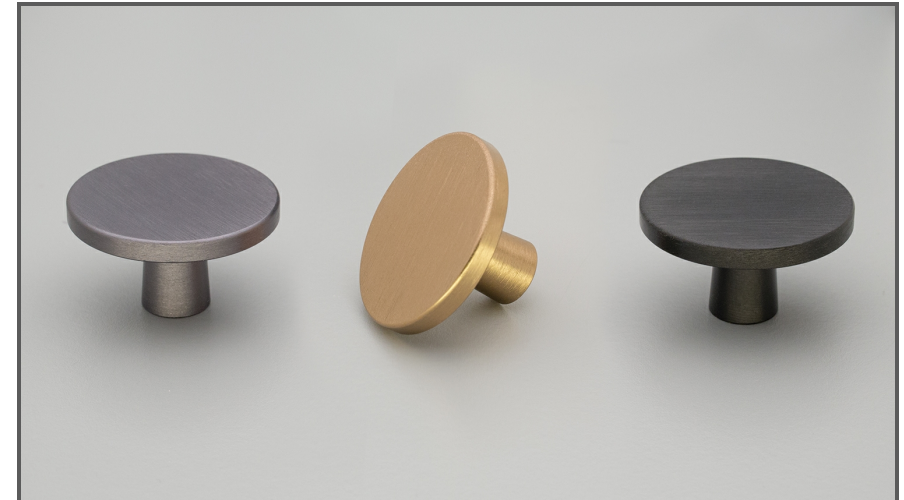

Sydney Head Office Phone: (02) 9542 4991
 Sydney Head Office Fax: (02) 9542 4662
 Brisbane 0400 494 368
 Melbourne 0409 578 885
 Auckland: 021 964 600
 Email: sales@kethy.com

Material:	Aluminium		
Article Number:	L838/ reference A / colour		
A	C	P	W
42	N/A	24	42
Colours available:	Brushed Anthracite (ANTH) Brushed Brass (BB) Brushed Matt Black (MBK)		