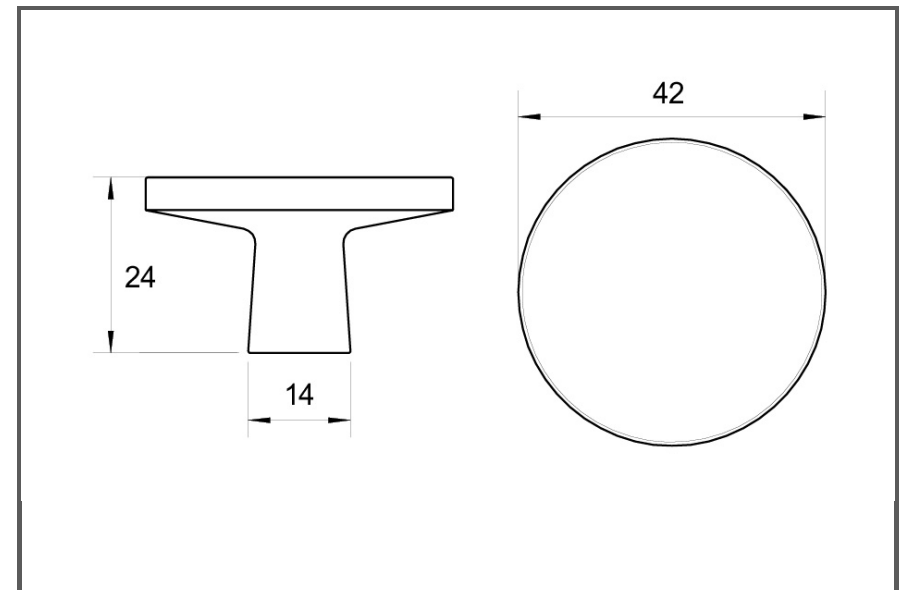

Sydney Head Office Phone: (02) 9542 4991
 Sydney Head Office Fax: (02) 9542 4662
 Brisbane 0400 494 368
 Melbourne 0409 578 885
 Auckland: 021 964 600
 Email: sales@kethy.com

Material:	Aluminium		
Article Number:	L838/ reference A / colour		
A	C	P	W
42	N/A	24	42
Colours available:	Brushed Anthracite (ANTH) Brushed Brass (BB) Brushed Matt Black (MBK)		