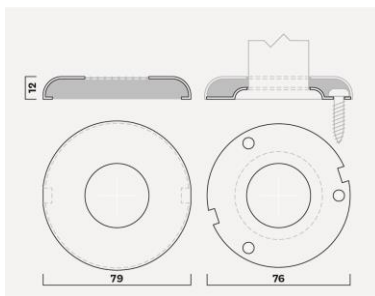

## Specifications Safety Grab Bars

### Features

Material:	304 Stainless Steel
Finish:	Satin or Satin Embossed
	Stainless Steel Screws
	With Stainless Flange
	Universal Left or Right
	NZS 4121-2001
	AS 1428.1-2009

### Safety Grab Bars

Code:	COM-9T01 300mm Satin
	COM-9T02 300mm Satin Embossed
	COM-9U01 450mm Satin
	COM-9U02 450mm Satin Embossed
	COM-9V01 600mm Satin
	COM-9V02 600mm Satin Embossed
	COM-9V03 600mm Polished
	COM-9W01 750mm Satin
	COM-9W02 750mm Satin Embossed