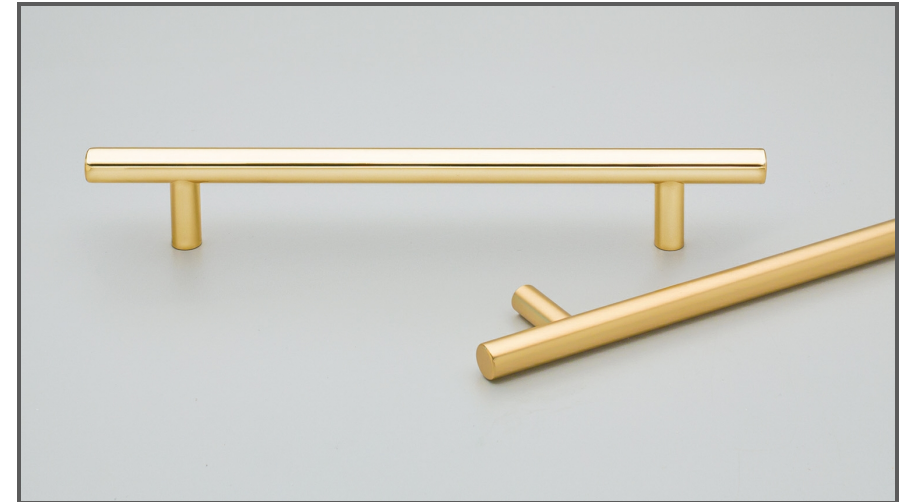

Sydney Head Office Phone: (02) 9542 4991  
 Sydney Head Office Fax: (02) 9542 4662  
 Brisbane 0400 494 368  
 Melbourne 0409 578 885  
 Auckland: 021 964 600  
 Email: sales@kethy.com

Material:	Solid brass		
Article Number:	BH157 / reference C / colour		
<b>A</b>	<b>C</b>	<b>P</b>	<b>W</b>
192	128	35	12
224	160	35	12
352	288	35	12
Colours available:	Polished Brass Gloss Lacquer (GLOSS) Polished Brass Matt Lacquer (MATT)		