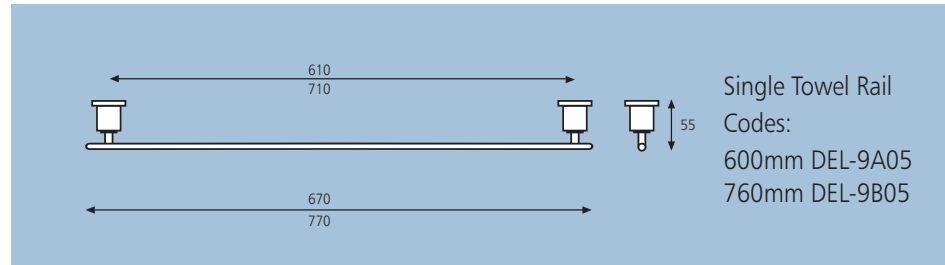

DELONG

PRODUCT SPECIFICATIONS

Material: Alloy Finish: Chrome