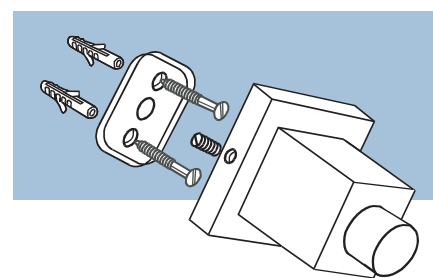

DELONG

PRODUCT SPECIFICATIONS

Material: Alloy Finish: Chrome