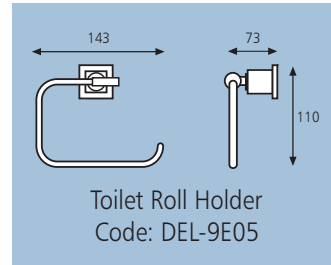

DELONG

PRODUCT SPECIFICATIONS

Material: Alloy Finish: Chrome