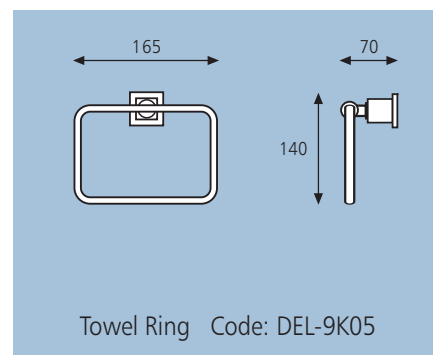

DELONG

PRODUCT SPECIFICATIONS

Material: Alloy Finish: Chrome