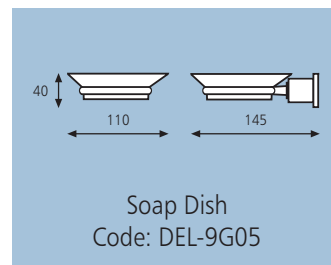

DELONG

PRODUCT SPECIFICATIONS

Material: Alloy Finish: Chrome