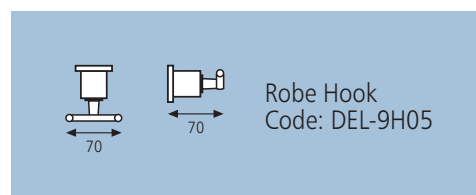

DELONG

PRODUCT SPECIFICATIONS

Material: Alloy Finish: Chrome