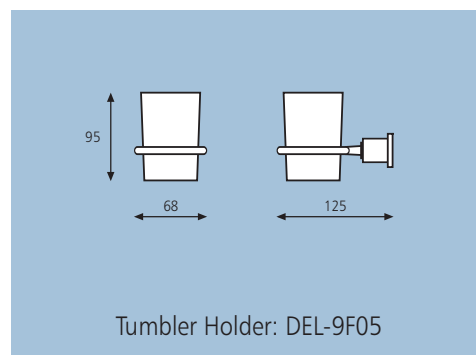

DELONG

PRODUCT SPECIFICATIONS

Material: Alloy Finish: Chrome