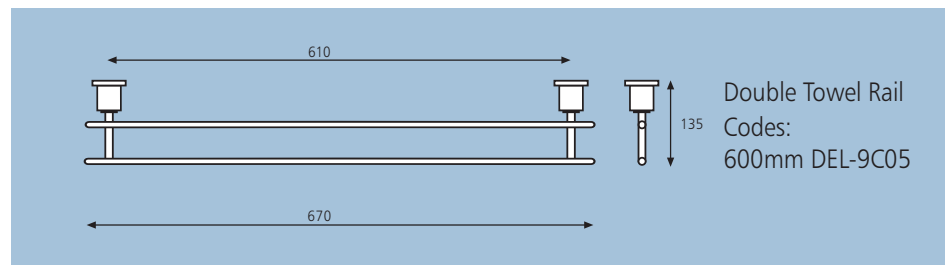

DELONG

PRODUCT SPECIFICATIONS

Material: Alloy Finish: Chrome