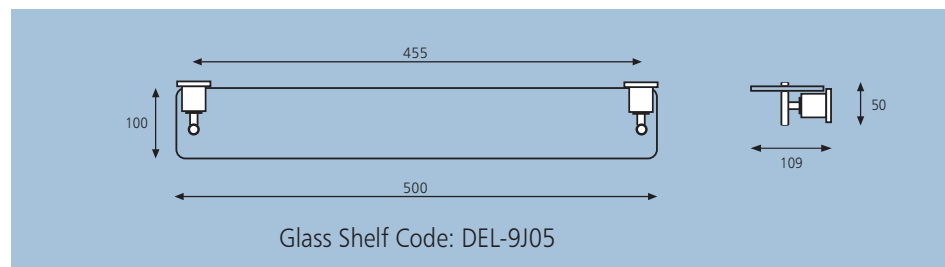

DELONG

PRODUCT SPECIFICATIONS

Material: Alloy Finish: Chrome