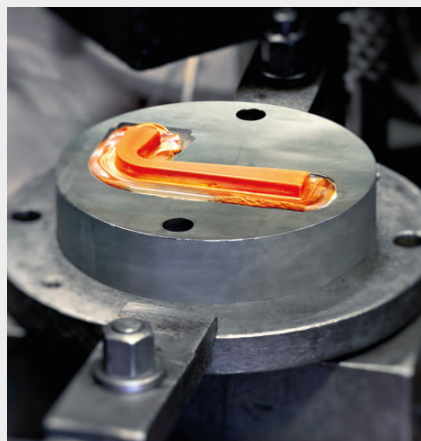

QUALITY LEVER HANDLES FORGED FROM SOLID BRASS by GROËL

Mardeco International Ltd. is an independent privately owned New Zealand Company based in Auckland, New Zealand.

We have been importing designer architectural hardware for over 18 years now, sharing products from all over the world with kitchen and furniture manufacturers, hardware wholesalers and retailers, architects, interior designers and kiwis throughout New Zealand looking to add a touch of sophistication to their homes.

Our close-knit team value innovation and excellence, which has led us to create our own range of sliding door hardware, the M-series, as well as import fantastic products such as Mardeco kitchen and cabinet hardware, JNF architectural hardware, CL cabinet locks and Groël door handles. We adhere to high standards of perfection, and import only the best products.

Mardeco is all about quality, design and good service. We believe in looking after our clients and ensuring that they can get the products they're looking for, when they need them.

Finish warranty

Groël products are supported with a 10 years mechanical warranty. Please see www.mardeco.co.nz for T&C's