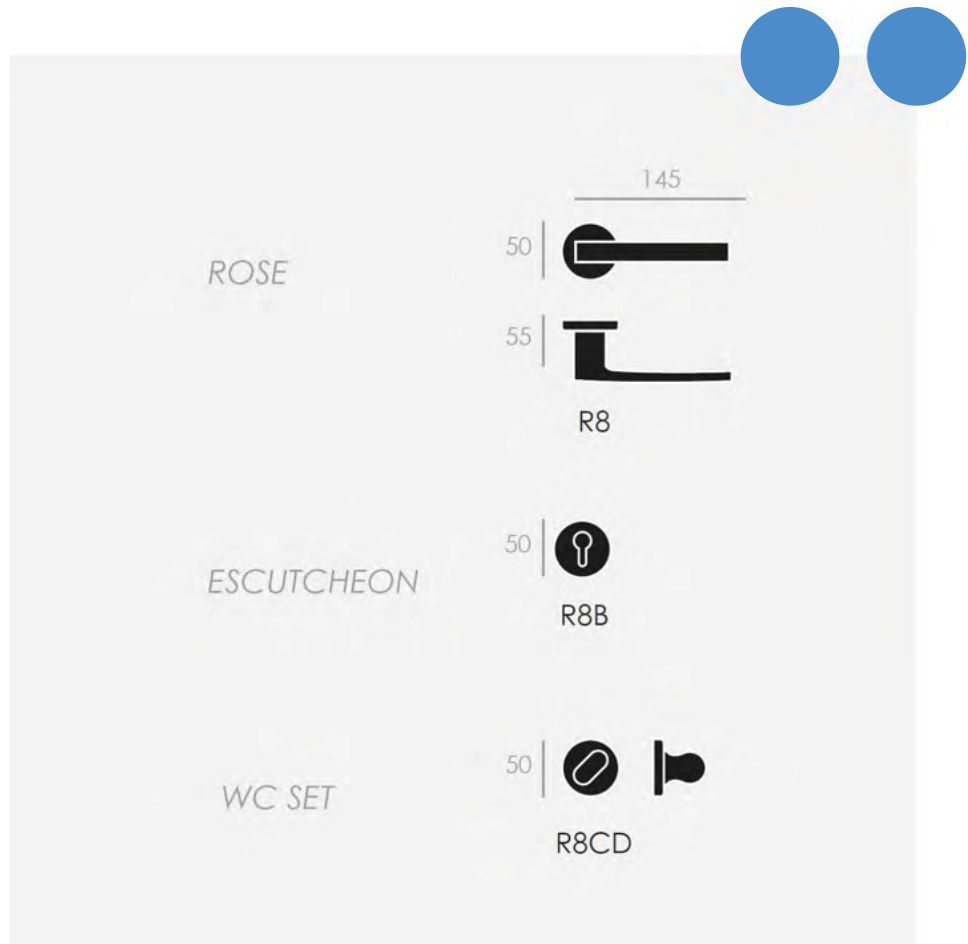

Description

BSC814R8 BSC814R8/DL BSC814R8/DR	BACI RD Brushed Satin Chrome Handle Set BACI RD Brushed Satin Chrome, Dummy LH BACI RD Brushed Satin Chrome, Dummy RH
BL814R8 BL814R8/DL BL814R8/DR	BACI RD Black Handle Set BACI RD Black, Dummy LH BACI RD Black, Dummy RH
BRS814R8 BRS814R8/DL BRS814R8/DR	BACI RDIX Satin Brass Handle Set BACI RDIX Satin Brass, Dummy LH BACI RDIX Satin Brass, Dummy RH
IX814R8 IX814R8/DL IX814R8/DR	BACI RD Inox Tech Handle Set BACI RD Inox Tech, Dummy LH BACI RD Inox Tech, Dummy RH

Handing for Single/Dummy Handles

ÁNGOLO 817

BSC
Brushed Satin Chrome

BL
Black

BRS
Brushed Satin Brass

IX
Inox Tech

Code

Description

BSC817R8
BSC817R8/DL
BSC817R8/DR
ANGOLO RD Brushed Satin Chrome Handle Set
ANGOLO RD Brushed Satin Chrome, Dummy LH
ANGOLO RD Brushed Satin Chrome, Dummy RH

BL817R8
BL817R8/DL
BL817R8/DR
ANGOLO RD Black Handle Set
ANGOLO RD Black, Dummy LH
ANGOLO RD Black, Dummy RH

BR817R8
BR817R8/DL
BR817R8/DR
ANGOLO RD IX Graphite (Bronze) Handle Set
ANGOLO RD IX Graphite (Bronze), Dummy LH
ANGOLO RD IX Graphite (Bronze), Dummy RH

IX817R8
IX817R8/DL
IX817R8/DR
ANGOLO RD Inox tech Handle Set
ANGOLO RD Inox tech, Dummy LH
ANGOLO RD Inox tech, Dummy RH