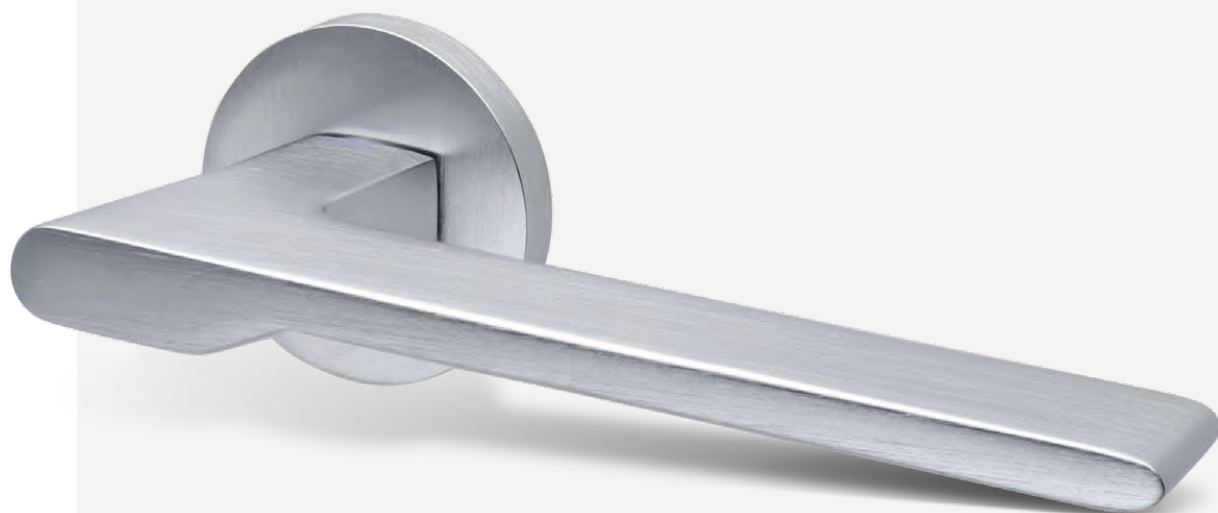

IX214R8
IX214R8/DL
IX214R8/DR

TENDENZA RD Inox Tech Handle Set
TENDENZA RD Inox Tech, Dummy LH
TENDENZA RD Inox Tech, Dummy RH

Handing for Single/Dummy Handles

SPECIAL 247

BSC
Brushed Satin Chrome

BR
Bronze/Graphite