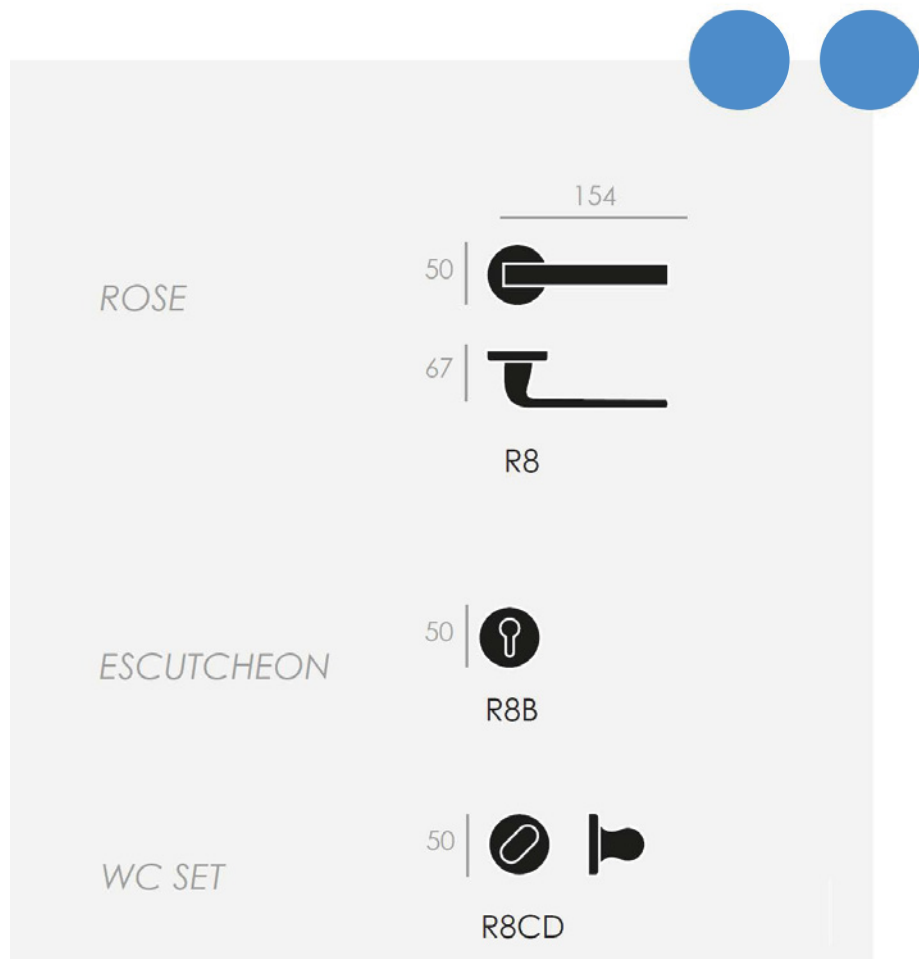

IX117R8
IX117R8/DL
IX117R8/DR

Log.Gic Round Inox Tech Handle Set
Log.Gic Round Inox Tech, Dummy LH
Log.Gic Round Inox Tech, Dummy RH

SLIM 204

BSC
Brushed Satin Chrome

IX
Inox Tech

Code

Description

BSC204R8	SLIM Round Brushed Satin Chrome Handle Set
BSC204R8/DL	SLIM Round Brushed Satin Chrome, Dummy LH
BSC204R8/DR	SLIM Round Brushed Satin Chrome, Dummy RH
IX204R8	SLIM Round Inox Tech Handle Set
IX204R8/DL	SLIM Round Inox Tech, Dummy LH
IX204R8/DR	SLIM Round Inox Tech, Dummy RH

Handing for Single/Dummy Handles

TENDENZA 214

BSC
Brushed Satin Chrome

BR
Bronze/Graphite

IX
Inox Tech

Code

Description

BSC214R8
BSC214R8/DL
BSC214R8/DR