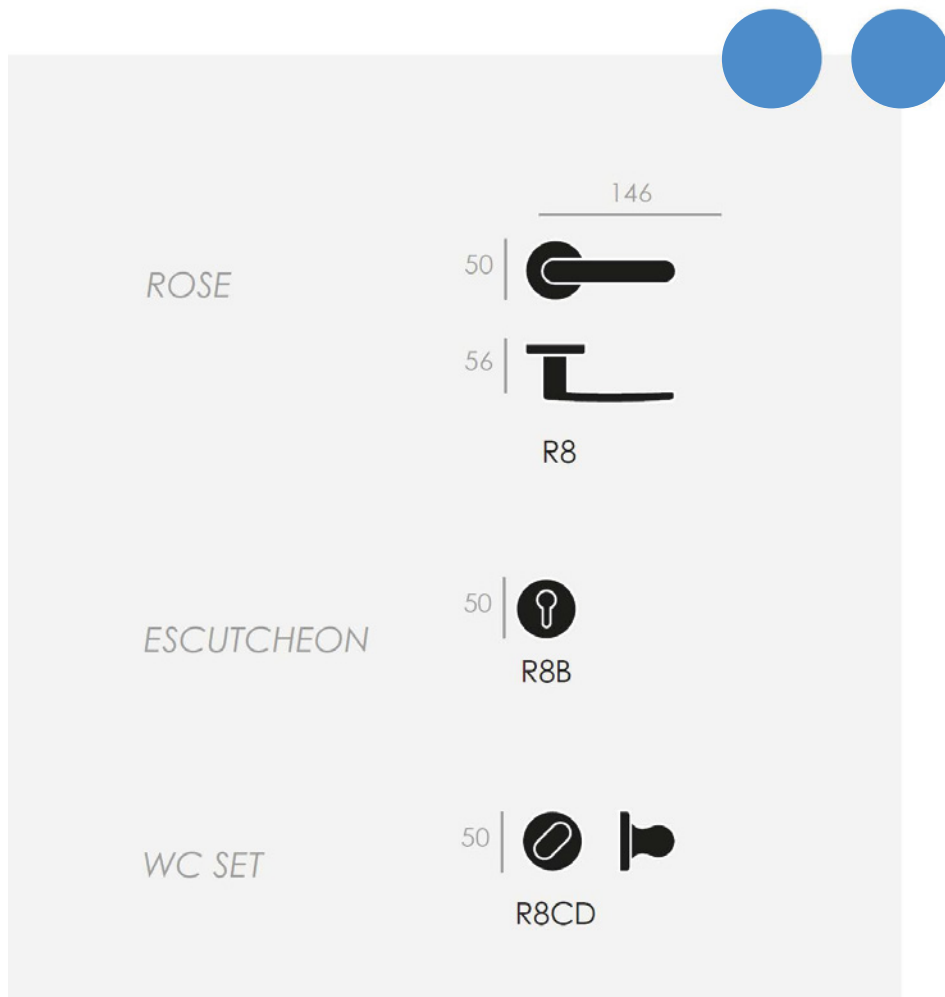

Handing for Single/Dummy Handles

TENDENZA 214

BSC
Brushed Satin Chrome

BR
Bronze/Graphite

IX
Inox Tech

Code

Description

BSC214R8
BSC214R8/DL
BSC214R8/DR

TENDENZA RD Brushed Satin Chrome Handle Set
TENDENZA RD Brushed Satin Chrome, Dummy LH
TENDENZA RD Brushed Satin Chrome, Dummy RH

BR214R8
BR214R8/DL
BR214R8/DR

TENDENZA RD IX Graphite (Bronze) Handle Set
TENDENZA RD IX Graphite (Bronze), Dummy LH
TENDENZA RD IX Graphite (Bronze), Dummy RH

IX214R8
IX214R8/DL
IX214R8/DR

TENDENZA RD Inox Tech Handle Set
TENDENZA RD Inox Tech, Dummy LH
TENDENZA RD Inox Tech, Dummy RH

Handing for Single/Dummy Handles

SPECIAL 247

BSC
Brushed Satin Chrome

BR
Bronze/Graphite