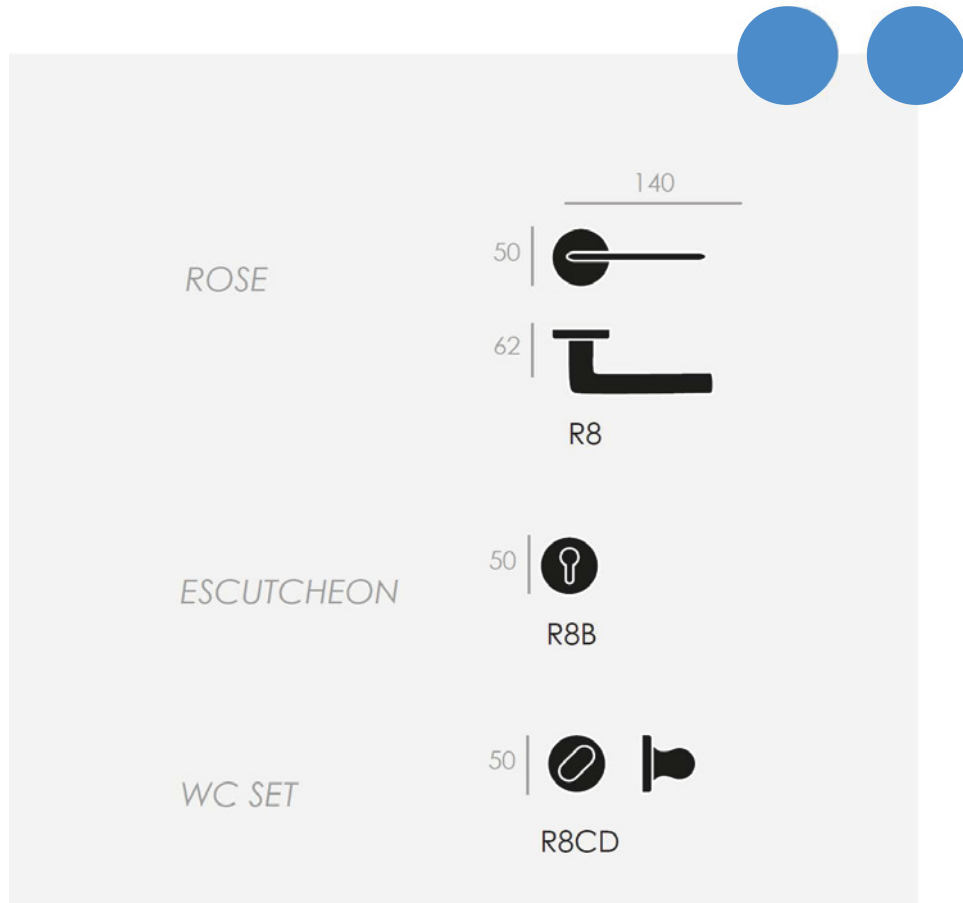

Code

Description

BSC814R8 BSC814R8/DL BSC814R8/DR	BACI RD Brushed Satin Chrome Handle Set BACI RD Brushed Satin Chrome, Dummy LH BACI RD Brushed Satin Chrome, Dummy RH
BL814R8 BL814R8/DL BL814R8/DR	BACI RD Black Handle Set BACI RD Black, Dummy LH BACI RD Black, Dummy RH
BRS814R8 BRS814R8/DL BRS814R8/DR	BACI RDIX Satin Brass Handle Set BACI RDIX Satin Brass, Dummy LH BACI RDIX Satin Brass, Dummy RH
IX814R8 IX814R8/DL IX814R8/DR	BACI RD Inox Tech Handle Set BACI RD Inox Tech, Dummy LH BACI RD Inox Tech, Dummy RH