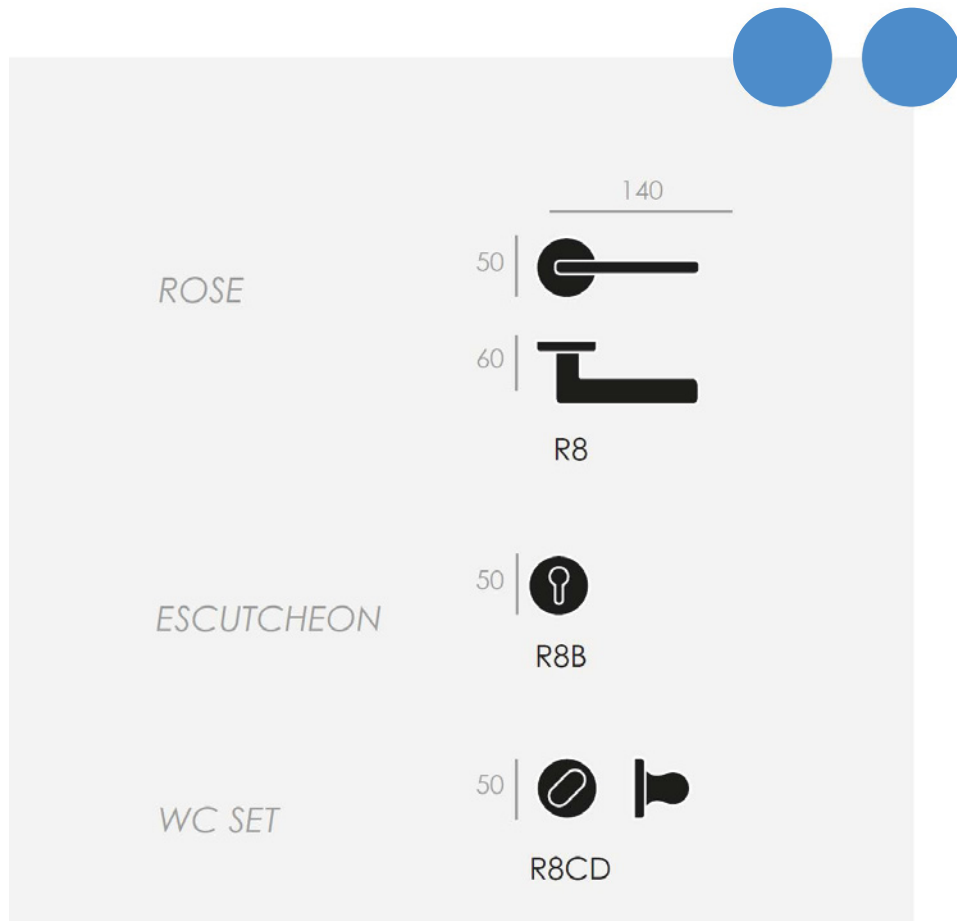

Code

Description

BSC117R8
BSC117R8/DL
BSC117R8/DR

Log.Gic Round Brushed Satin Chrome Handle Set
Log.Gic Round Brushed Satin Chrome, Dummy LH
Log.Gic Round Brushed Satin Chrome, Dummy RH

BL117R8
BL117R8/DL
BL117R8/DR

Log.Gic Round Black Handle Set
Log.Gic Round Black, Dummy LH
Log.Gic Round Black, Dummy RH

BRS117R8
BRS117R8/DL
BRS117R8/DR

Log.Gic Round IX Satin Brass Handle Set
Log.Gic Round IX Satin Brass, Dummy LH
Log.Gic Round IX Satin Brass, Dummy RH

IX117R8
IX117R8/DL
IX117R8/DR

Log.Gic Round Inox Tech Handle Set
Log.Gic Round Inox Tech, Dummy LH
Log.Gic Round Inox Tech, Dummy RH