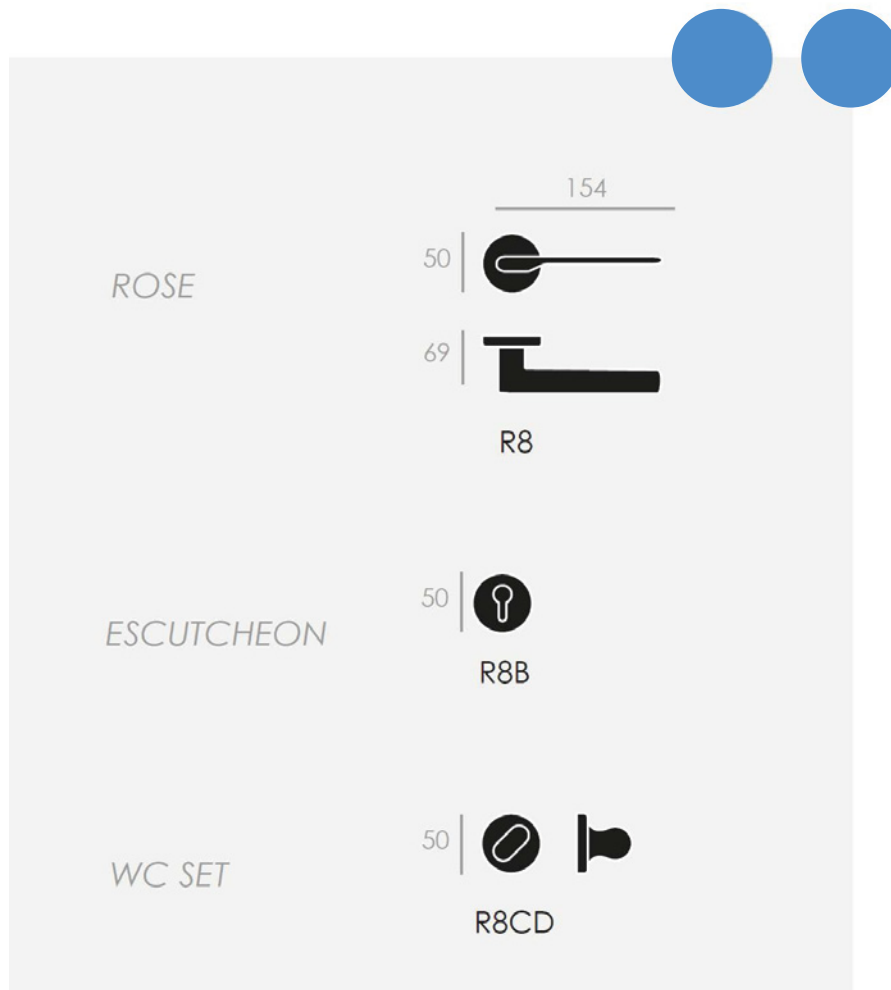

Code

Description

BSC247R8
BSC247R8/DL
BSC247R8/DR

SPECIAL RD Brushed Satin Chrome Handle Set
SPECIAL RD Brushed Satin Chrome , Dummy LH
SPECIAL RD Brushed Satin Chrome, Dummy RH

BR247R8
BR247R8/DL
BR247R8/DR

SPECIAL RD IX Graphite (Bronze) Handle Set
SPECIAL RD IX Graphite (Bronze), Dummy LH
SPECIAL RD IX Graphite (Bronze), Dummy RH

IX247R8
IX247R8/DL
IX247R8/DR

SPECIAL RD Inox Tech Handle Set
SPECIAL RD Inox Tech, Dummy LH
SPECIAL RD Inox Tech, Dummy RH

LEFT RIGHT

Handing for Single/Dummy Handles