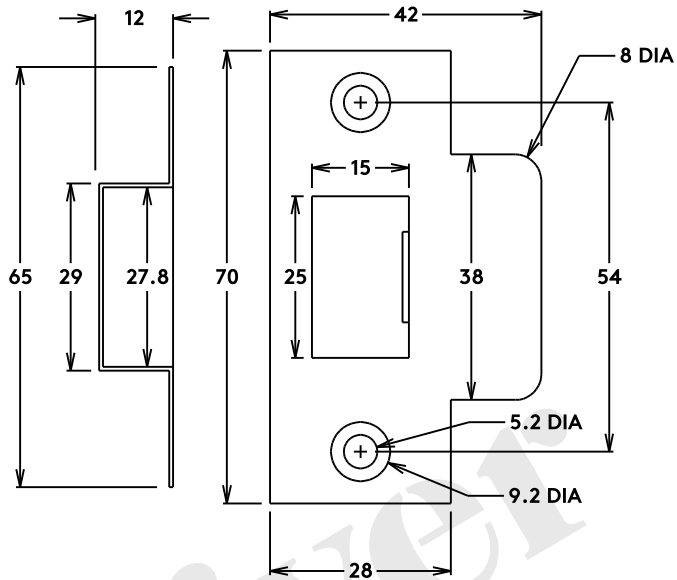

Tube Latch Split Cam 'T' Striker Hard & Soft Sprung Backset 60mm

Dust Box & Striker

Tube Latch

Faceplate