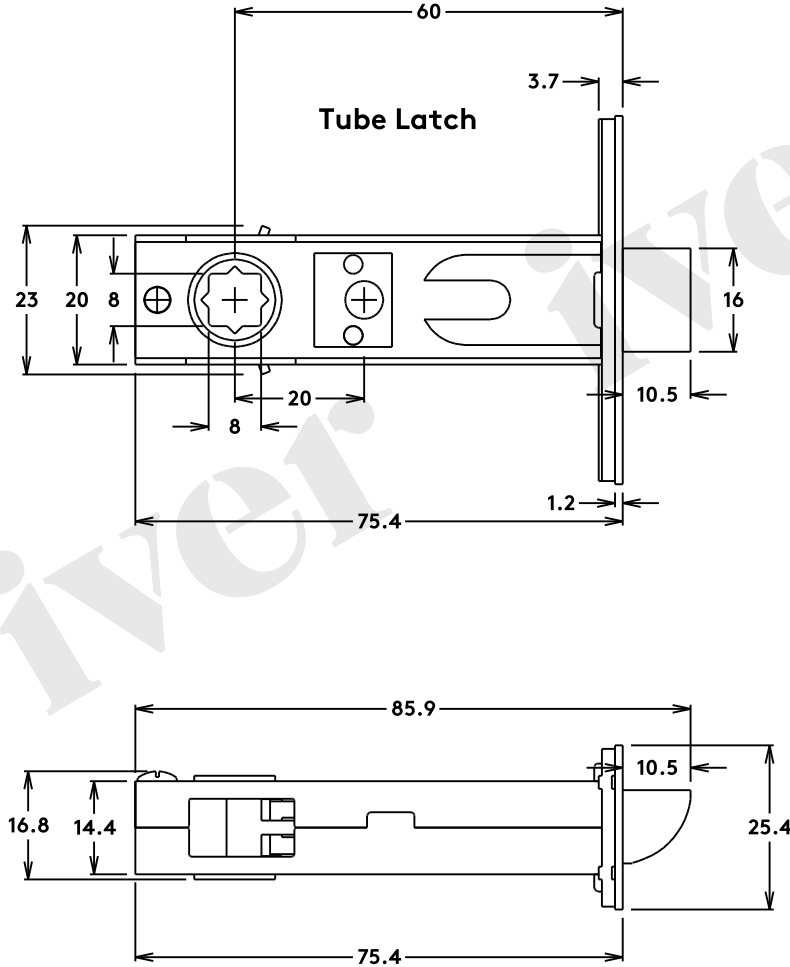

Tube Latch Split Cam 'T' Striker Hard & Soft Sprung Backset 60mm

Dust Box & Striker

Tube Latch

Faceplate