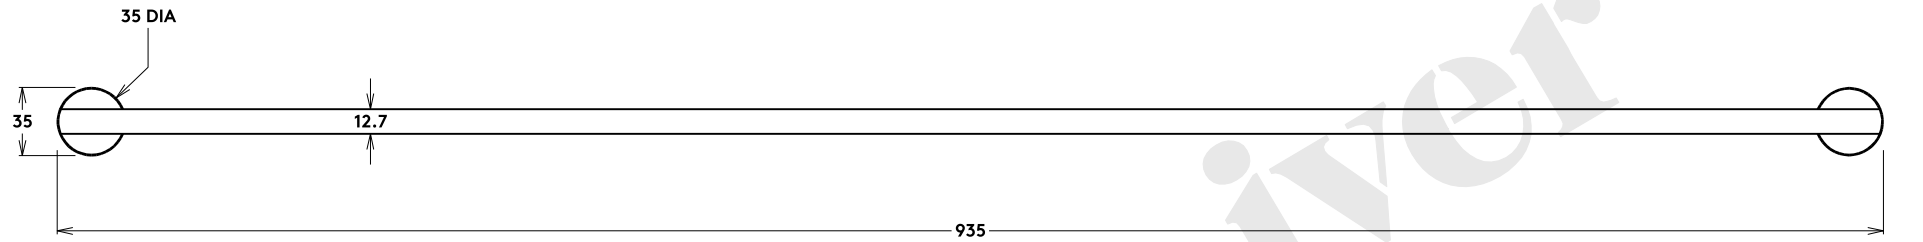

14 - 16 STEPNEY STREET STEPNEY SA 5069

Pull Handle Baltimore L935xW13xP64mm BPD35mm CTC900mm

Date 9/2/2022 Revision D

Tolerance +/-1mm