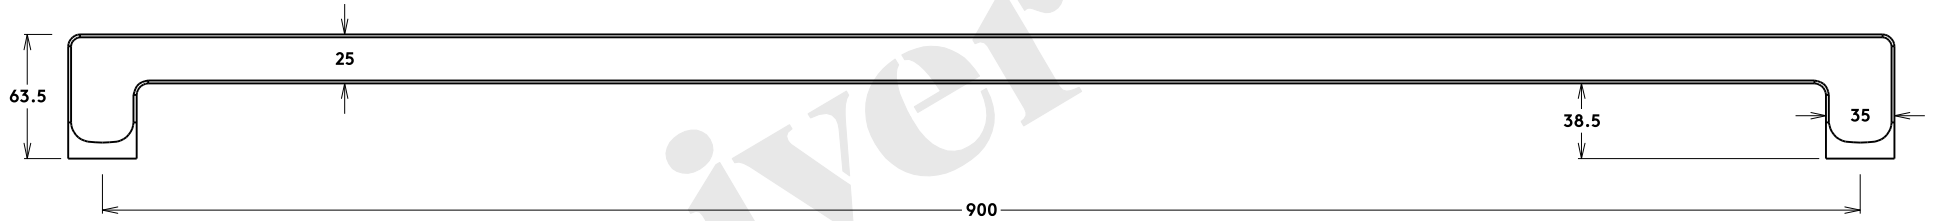

14 - 16 STEPNEY STREET STEPNEY SA 5069

Pull Handle Baltimore L935xW13xP64mm BPD35mm CTC900mm

Date 9/2/2022 Revision D

Tolerance +/-1mm