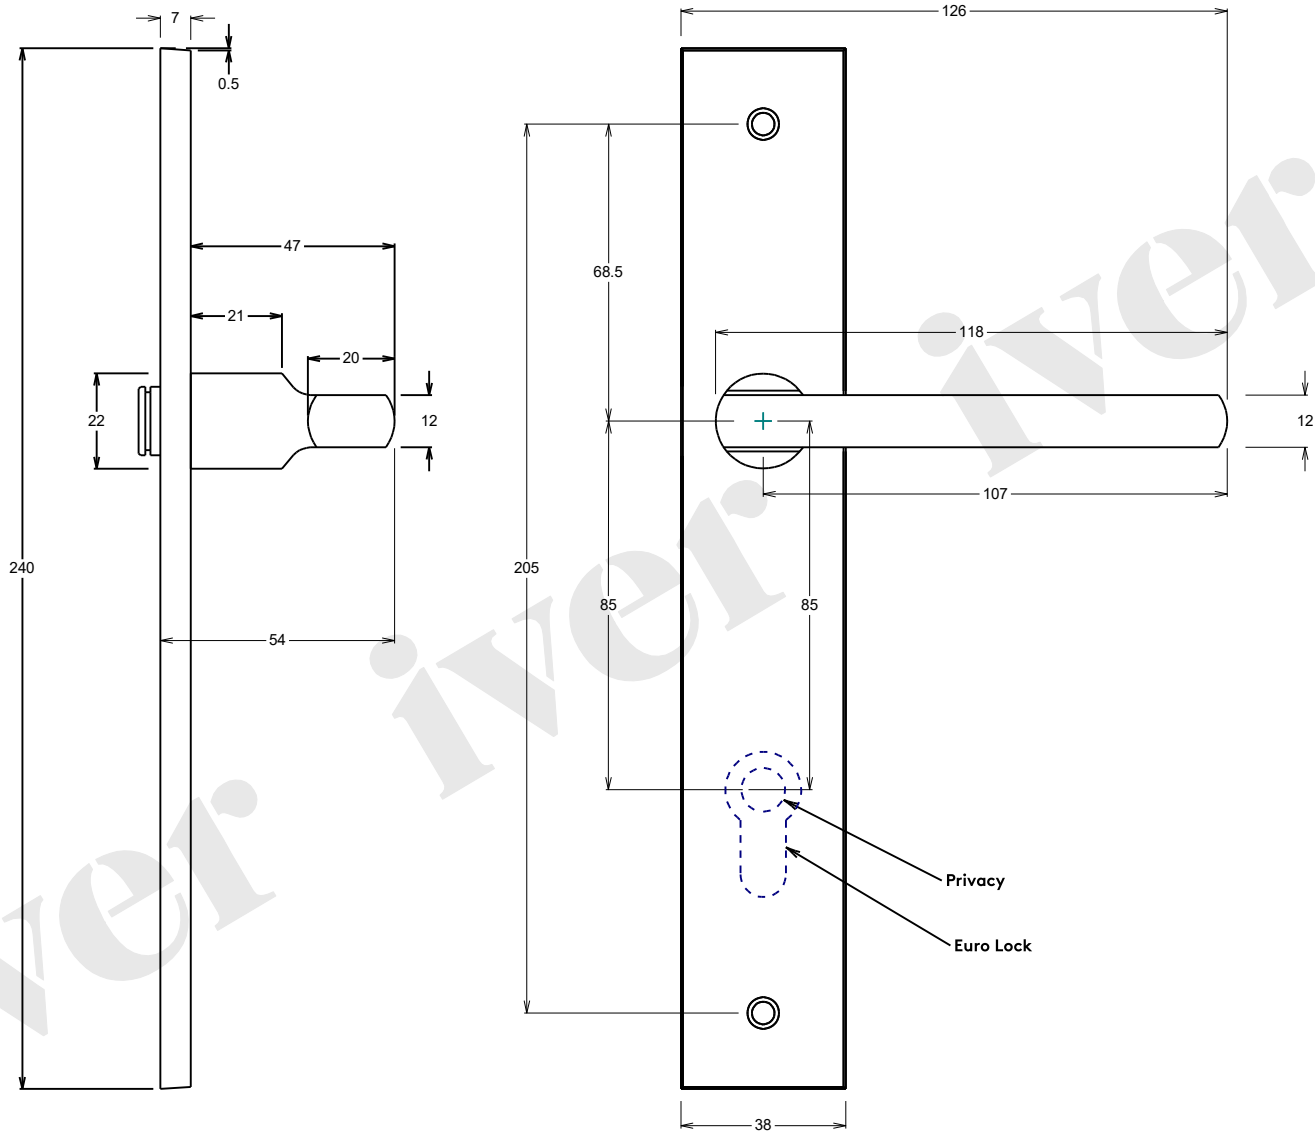

14 - 16 STEPNEY STREET STEPNEY SA 5069

Door Lever Baltimore Rectangular Latch/Privacy/Euro H240xW38xP54mm

Date 9/12/2021 Revision B

Tolerance +/-1mm