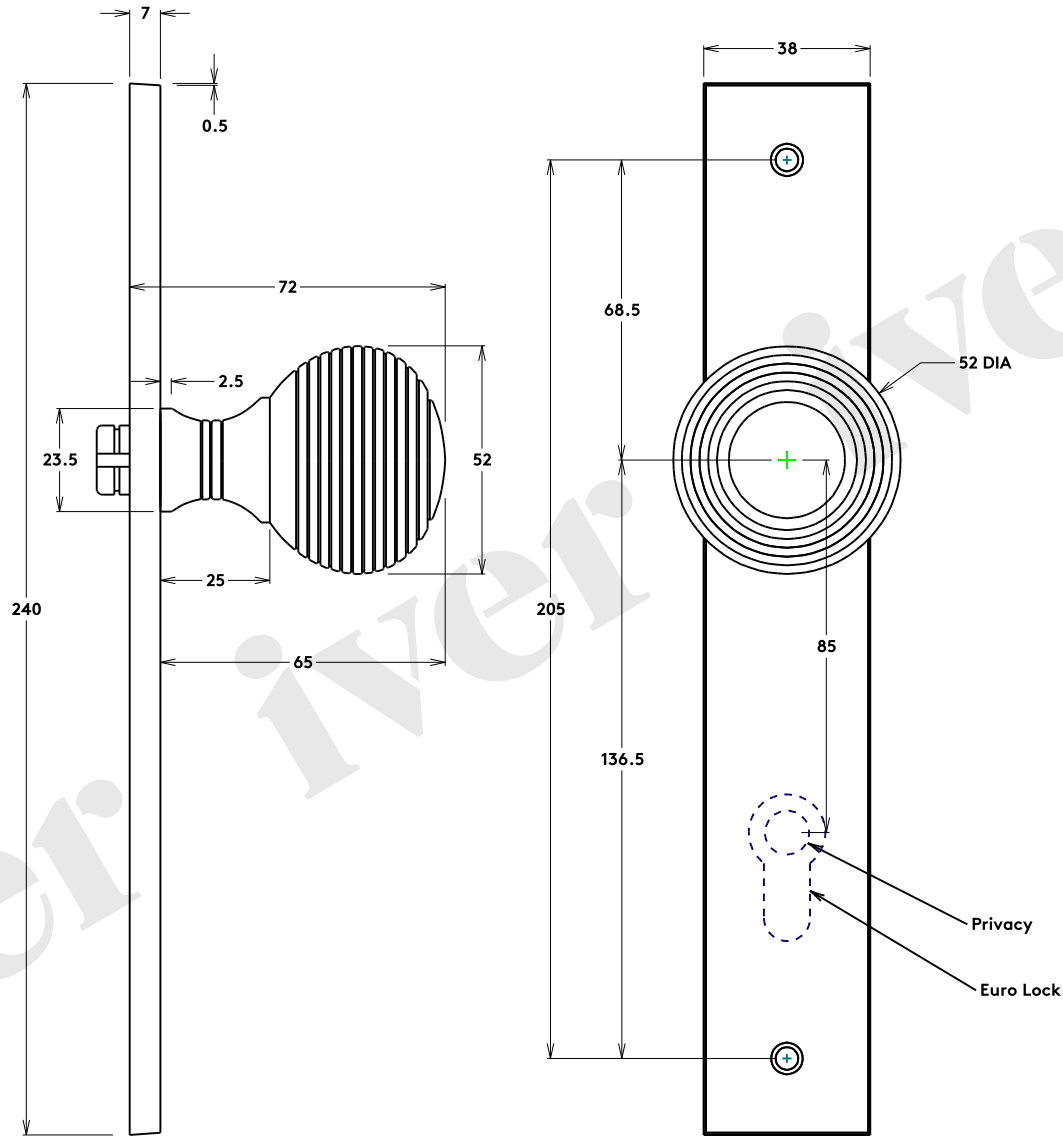

Door Knob Guildford Rectangular Latch/Privacy/Euro Pair H240xW38xP72mm

Date 30/11/2021 Revision A

Tolerance +/-1mm