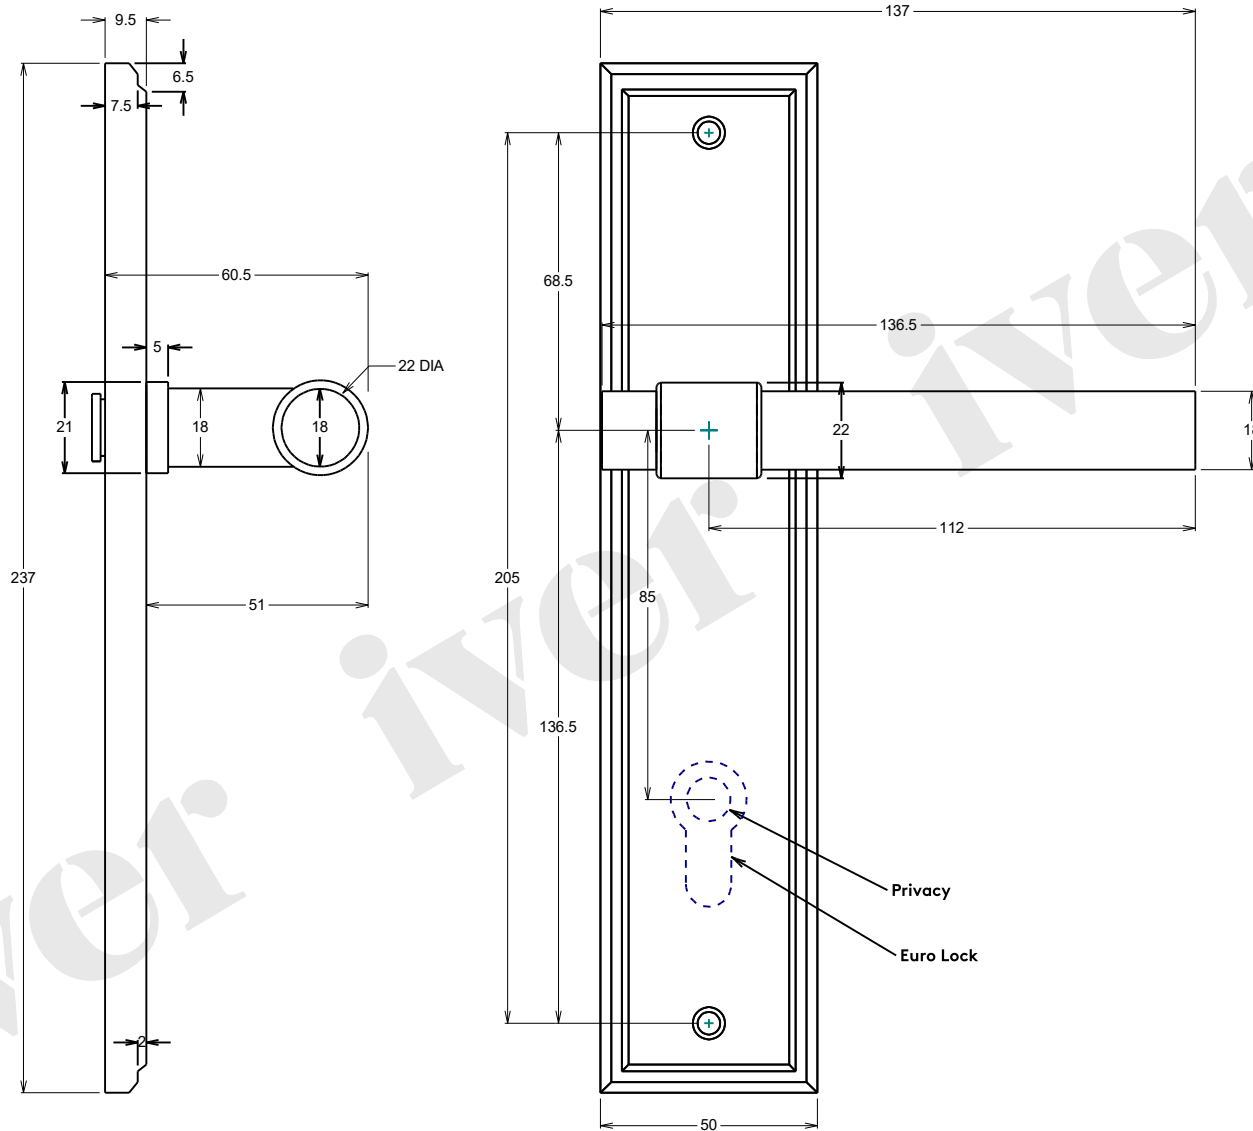

14 - 16 STEPNEY STREET STEPNEY SA 5069

Door Lever Helsinki Stepped Latch/Privacy/Euro Pair H237xW50xP61mm

Date 10/12/2021 Revision B

Tolerance +/-1mm