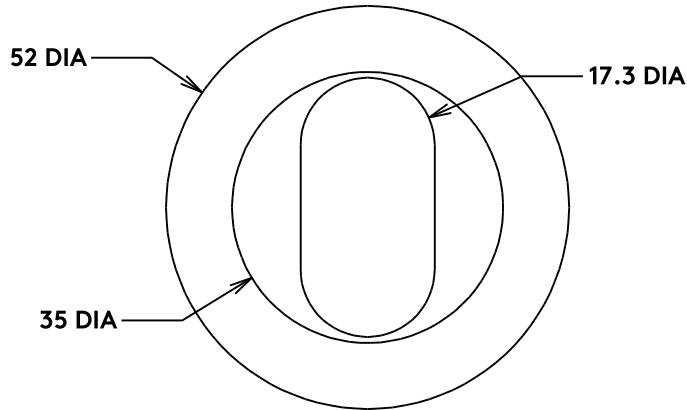

Escutcheon Oval Concealed Fix Round Pair D52xP10mm

Front

Back