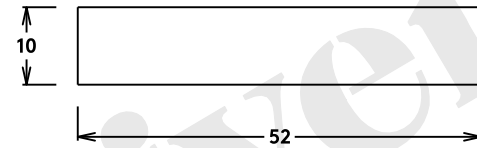

Escutcheon Oval Concealed Fix Round Pair D52xP10mm

Front

Back