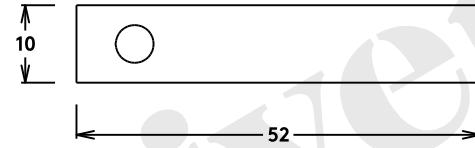

## Escutcheon Oval Concealed Fix Square Pair L52xW52xP10mm

Front

Back