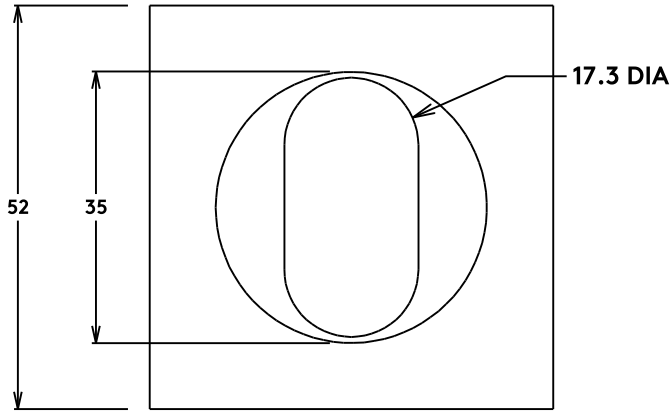

## Escutcheon Oval Concealed Fix Square Pair L52xW52xP10mm

Front

Back