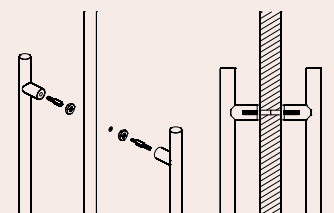

IN.08.ADM.35

Jogo de adaptadores para asa dupla.

Compatível com asas redondas com sistema UNIFIX M8. Para portas de madeira ou alumínio de 35 até 50mm /

Set of fittings for back to back handles. Able for round JNF pull handles with UNIFIX M8. For wooden or aluminium door thickness from 35 to 50mm /

Juego de adaptadores para manillon double. Juego para los modelos redondos con sistema UNIFIX M8. Para puertas de madera o aluminio espesor de 35 hasta 50mm.

IN.07.701	IN.07.710
IN.07.702	IN.07.711
IN.07.703	IN.07.712
IN.07.704	IN.07.713
IN.07.701.B	
IN.07.701.C	
IN.07.701.N	
IN.07.702.B	
IN.07.702.C	
IN.07.702.N	
IN.07.703.B	
IN.07.703.C	
IN.07.703.N	
IN.07.704.B	
IN.07.704.C	
IN.07.704.N