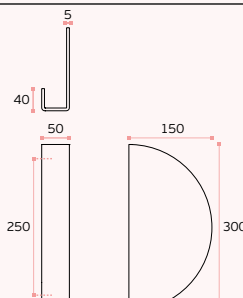

SOLID ■

ACESSÓRIOS / ACCESSORIES

■ AAM --- INCLUDED

**PREPARADA PARA VIDRO /
READY FOR GLASS**