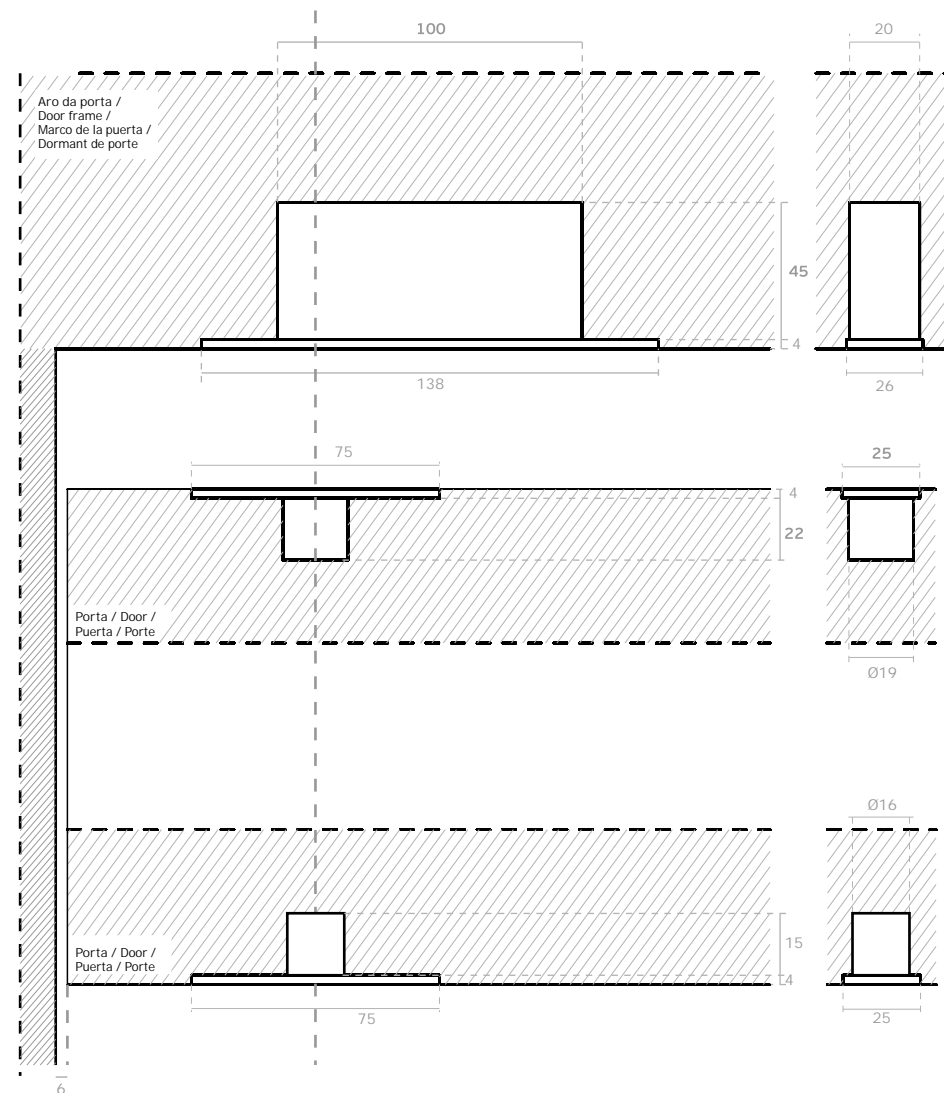

Ficha técnica do produto

Technique product file/ Ficha técnica del produto

Data: 03.04.2018

Versão: 2.0

IN.05.194

Pivots /
Flush hinges / Pivotes

ET: 1319/ 2014

Documento confidencial / Confidential document / Documento confidencial @ JNF 2018 www.jnf.pt

Descrição / Description / Descripción

Pivot para portas de batente ou "vai-ven" /

Flush hinge for single or double action doors /

Pivote para puertas de batiente o vai-ven

Versão / Version / Versión

2.0

Data / Date / Data

03.04.2018

Carga Máx. / Max. load / Capacidad

80 kg

T. (+351) 224 663 230 / F. (+351) 224 839 841 / e-mail - jnf@jnf.pt / www.jnf.pt

Rua das Mimosas, 849/851
Zona Industrial das Mimosas
S. Pedro da Cova | Ap. 75 4424-909
Gondomar, PORTUGAL

PÁGINA/ 3/3
PAGE