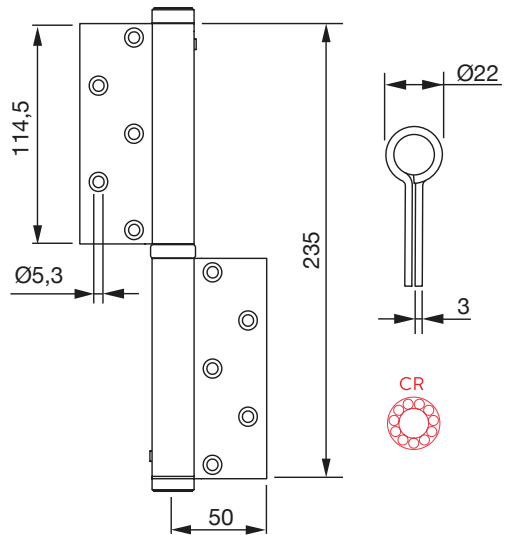

Spring Hinge BISA240 Technical Data

Zinc Plated Steel

Anatomy of a Single Action Spring Hinge:

BISA240 Adjustment Instructions:

New for 2021

Single Action Hinge Size and Dimensions:

Number of hinges required per door based on door weight & width: