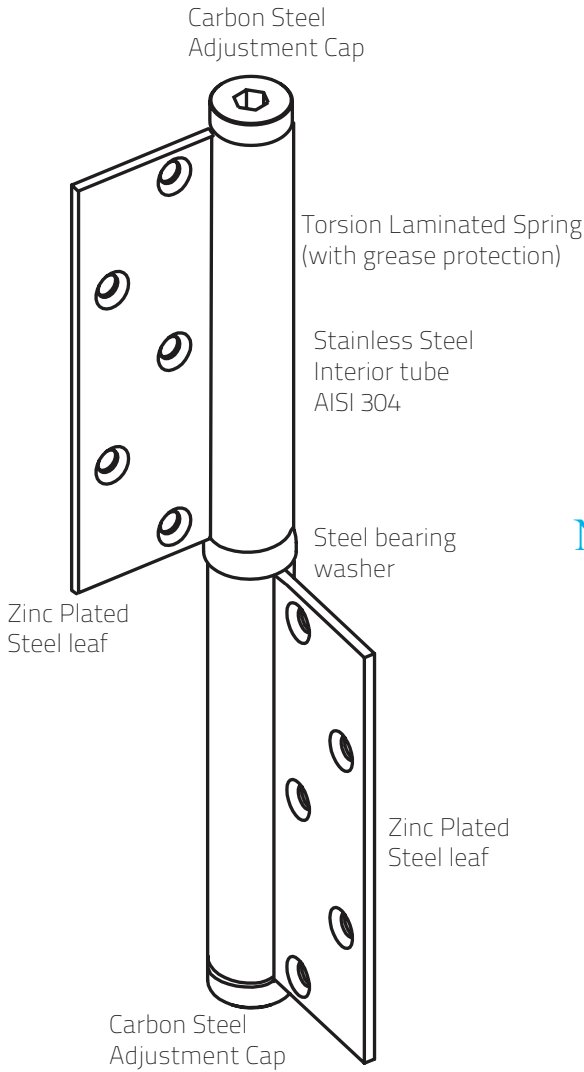

Spring Hinge BISA240 Technical Data

Zinc Plated Steel

Anatomy of a Single Action Spring Hinge:

BISA240 Adjustment Instructions:

New for 2021

Single Action Hinge Size and Dimensions:

Number of hinges required per door based on door weight & width: