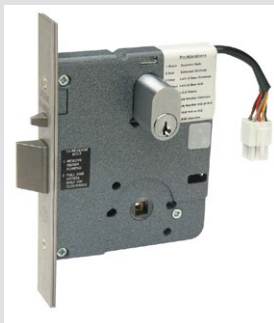

880 Series

Electric Power Transfer

Pictured: IRT881SS

Fire Rated: Tested on fire door assemblies in accordance with Australian Standards, refer fire door manufacturer for specific approval details

The Legge 880 Series Electric Power Transfer provides a means of transferring electrical power from a door frame to the edge of a swinging door. The units are completely concealed when the door is in the closed position.

Accessories

FSH FEL 990
Electric Mortice Lock

Specifications

Series	Lead cover	Door size
IRT881SS	300mm	Suitable for doors that open to 90°, maximum 120°
IRT882SS	520mm	Suitable for doors that open more than 120°