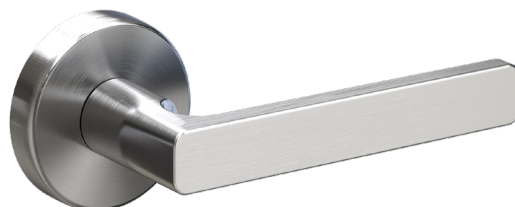

**SCHLAGE**

# Medio Series

Door furniture

The Schlage Medio Series is designed for everyday living with a balance of perfect styling, function and aesthetics. The Medio Series includes five harmonious lever designs, providing the perfect look and feel to suit the styling of modern homes. These levers come in a range of high quality electro plated finishes including satin chrome plate, aged brushed copper and matt black. They are designed for residential use only and not for commercial applications, or for use with door closers.

The Medio Series features new QuickFix™ technology, which revolutionises the fixing mechanism for faster door hardware installation.

## Features

- Available in five architecturally inspired lever designs
- Lever and rose constructed of high purity zinc alloy
- Built-in privacy push-button for ease of use
- Can be used with Schlage tubular latches, ME Series mortice locks or 990 Series mortice locks
- All levers are non-handed
- Concealed through fixed screws
- Centra lever is AS1428:1-2009 compliant
- Features new QuickFix™ technology - install door lever in under 30 seconds after installation of the latch and strike
- Rivera and Sierra are also available in high quality electro plated finishes - aged brushed copper (ABC) and matt black (MB)