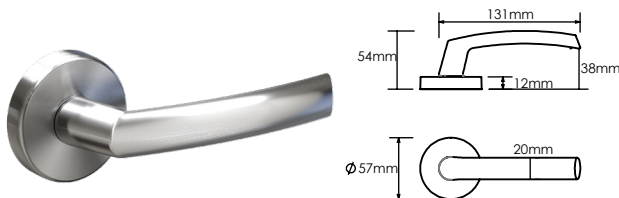

Stella

● SCP