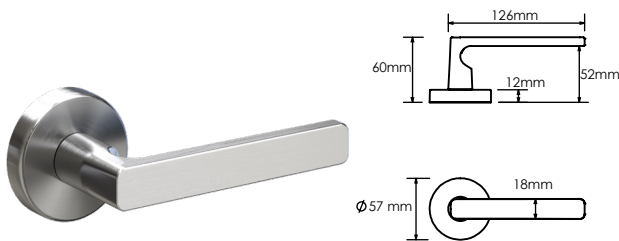

Rivera

● ABC ● MB ● SCP