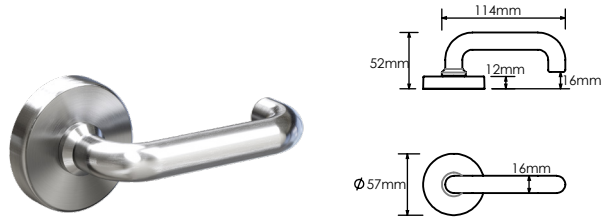

Centra

● SCP