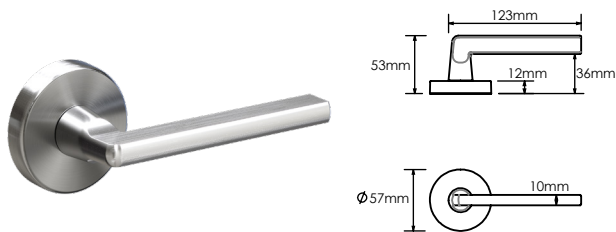

Medio Series lever designs

Alba

● SCP