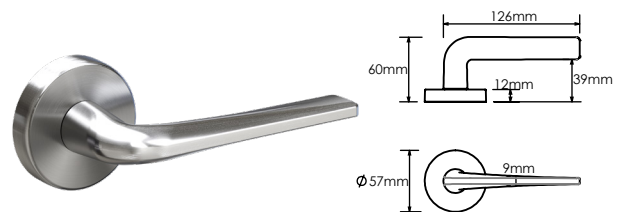

Sierra

● ABC ● MB ● SCP