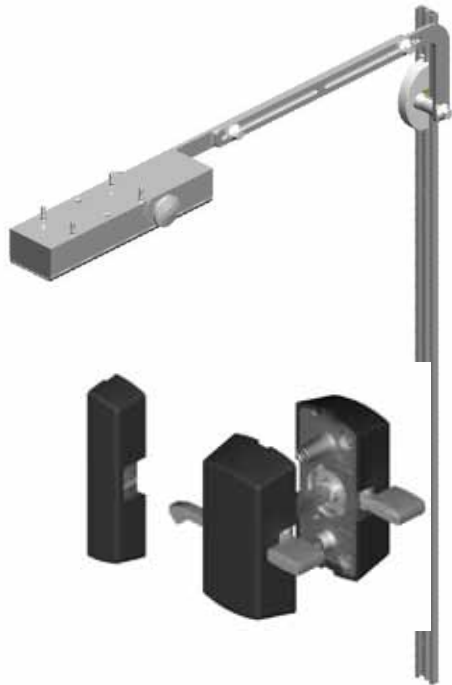

Sliding Door Closer

ASSA ABLOY

ASSA ABLOY, the global leader
in door opening solutions.

Incorporating innovative and modern design, ASSA ABLOY has provided a solution for home owners who desire safe outdoor flow without the hassle of a fence between the house and swimming pool.

The Sliding Door Closer is hydraulically controlled and can be installed on new doors or retrofitted to most existing doors. Providing safety and convenience, the closer has been designed for easy use and is available in the popular millennium silver finish.

Features

- Adjustable closing and latching speeds, adding to safety
- Backcheck for added safety on closing
- Suitable for installation on smooth running roller supported sliding doors
- Supports up to 60kg door weight
- Suits up to 2500mm high
- Suits up to 1200mm closing range
- Minimum reveal depth (door frame thickness) 80mm
- The self latching device provides access from both sides of the door. It is included in every Sliding Door Closer purchase or can be purchased separately

Self Latching Device
(suits door thickness 25-36mm)

Sliding Door Closer

RES-FEY-063 0410NZ