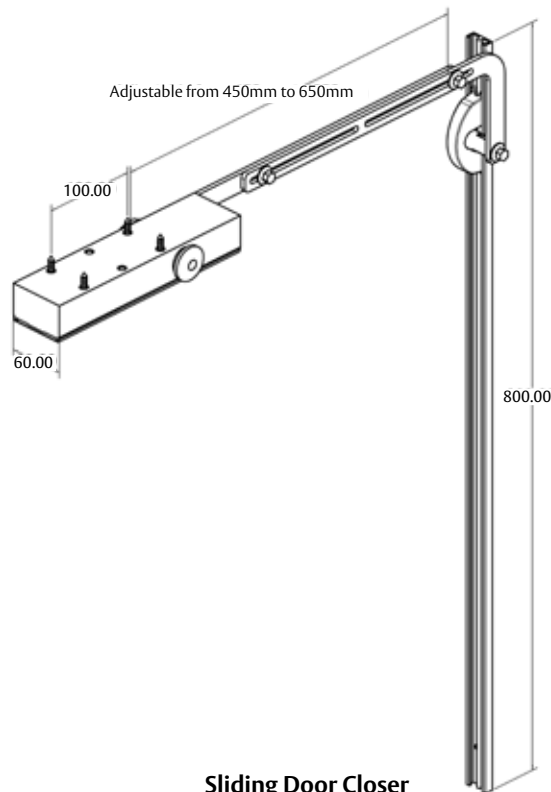

The Sliding Door Closer is hydraulically controlled and can be installed on new doors or retrofitted to most existing doors. Providing safety and convenience, the closer has been designed for easy use and is available in the popular millennium silver finish.

Features

- Adjustable closing and latching speeds, adding to safety
- Backcheck for added safety on closing
- Suitable for installation on smooth running roller supported sliding doors
- Supports up to 60kg door weight
- Suits up to 2500mm high
- Suits up to 1200mm closing range
- Minimum reveal depth (door frame thickness) 80mm
- The self latching device provides access from both sides of the door. It is included in every Sliding Door Closer purchase or can be purchased separately

Self Latching Device
(suits door thickness 25-36mm)

Sliding Door Closer

RES-FEY-063 0410NZ