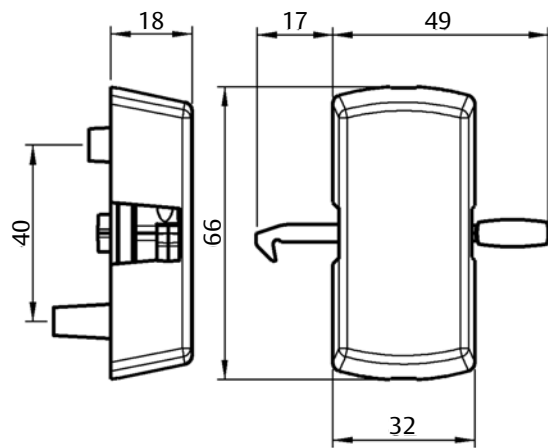

Features

- Adjustable closing and latching speeds, adding to safety
- Backcheck for added safety on closing
- Suitable for installation on smooth running roller supported sliding doors
- Supports up to 60kg door weight
- Suits up to 2500mm high
- Suits up to 1200mm closing range
- Minimum reveal depth (door frame thickness) 80mm
- The self latching device provides access from both sides of the door. It is included in every Sliding Door Closer purchase or can be purchased separately