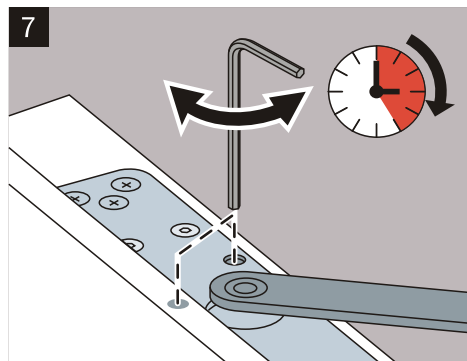

# 8014 / 8015 INSTALLATION INSTRUCTION FOR CONCEALED DOOR CLOSER

CE

**LOCKWOOD**  
ASSA ABLOY