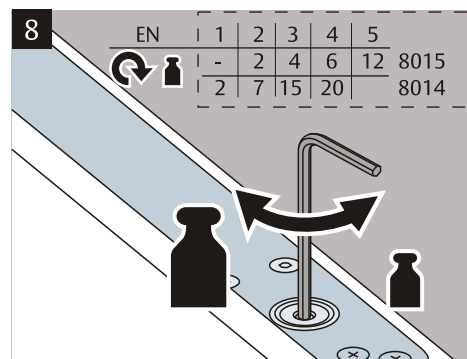

# 8014 / 8015 INSTALLATION INSTRUCTION FOR CONCEALED DOOR CLOSER

CE

**LOCKWOOD**  
ASSA ABLOY