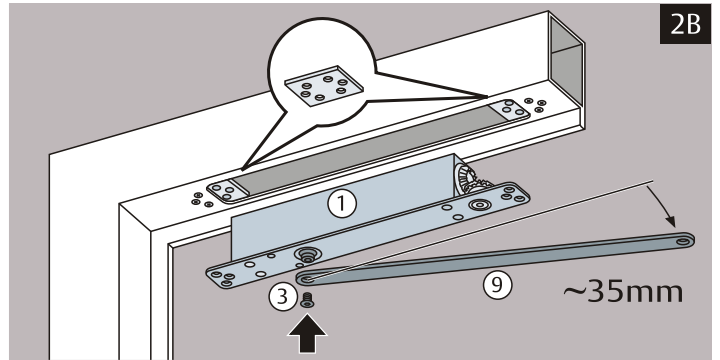

# 8014 / 8015 INSTALLATION INSTRUCTION FOR CONCEALED DOOR CLOSER

CE

**LOCKWOOD**  
ASSA ABLOY