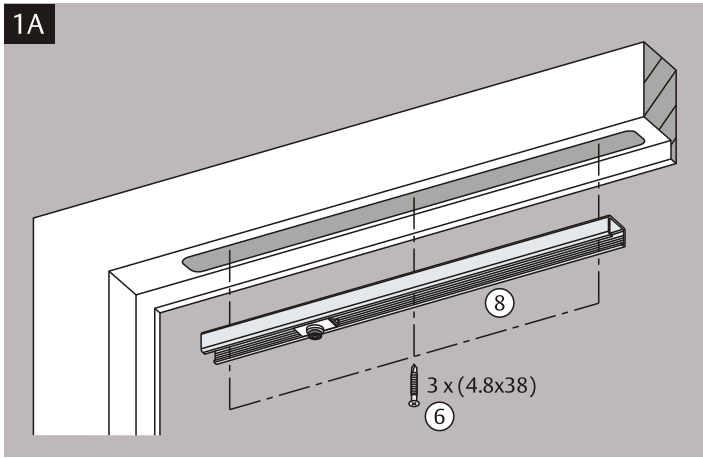

# 8014 / 8015 INSTALLATION INSTRUCTION FOR CONCEALED DOOR CLOSER

CE

**LOCKWOOD**  
ASSA ABLOY