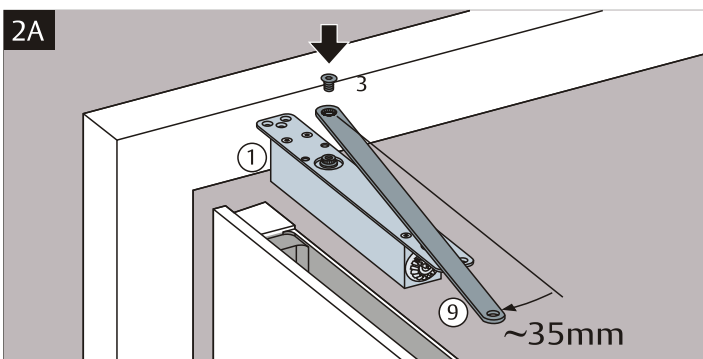

# 8014 / 8015 INSTALLATION INSTRUCTION FOR CONCEALED DOOR CLOSER

CE

**LOCKWOOD**  
ASSA ABLOY