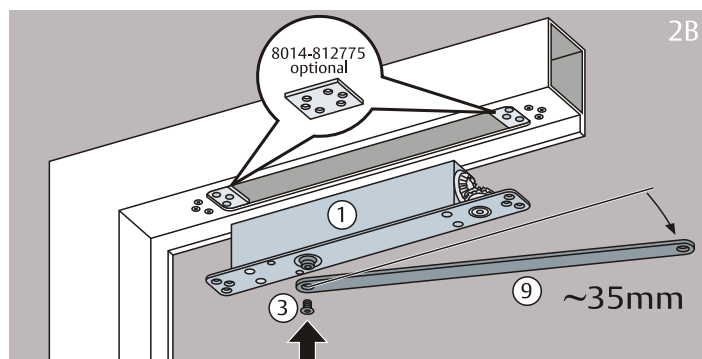

# 8014 / 8015 INSTALLATION INSTRUCTION FOR CONCEALED DOOR CLOSER

CE

**LOCKWOOD**  
ASSA ABLOY