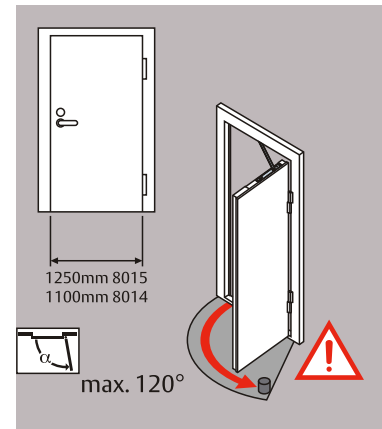

# 8014 / 8015 INSTALLATION INSTRUCTION FOR CONCEALED DOOR CLOSER

CE

**LOCKWOOD**  
ASSA ABLOY