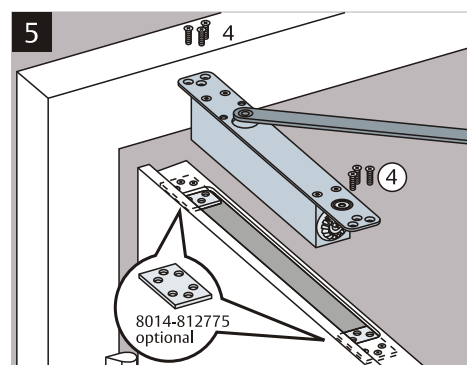

# 8014 / 8015 INSTALLATION INSTRUCTION FOR CONCEALED DOOR CLOSER

CE

**LOCKWOOD**  
ASSA ABLOY