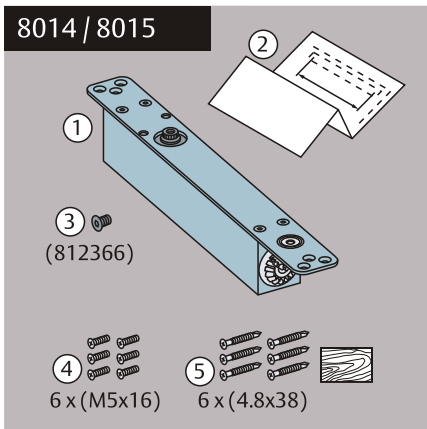

# 8014 / 8015 INSTALLATION INSTRUCTION FOR CONCEALED DOOR CLOSER

CE

**LOCKWOOD**  
ASSA ABLOY