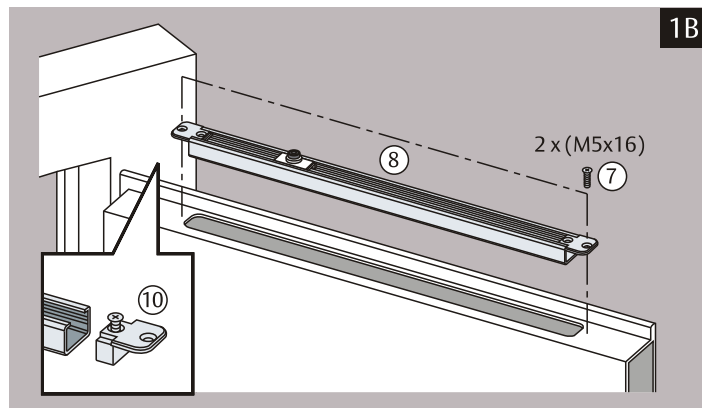

# 8014 / 8015 INSTALLATION INSTRUCTION FOR CONCEALED DOOR CLOSER

CE

**LOCKWOOD**  
ASSA ABLOY