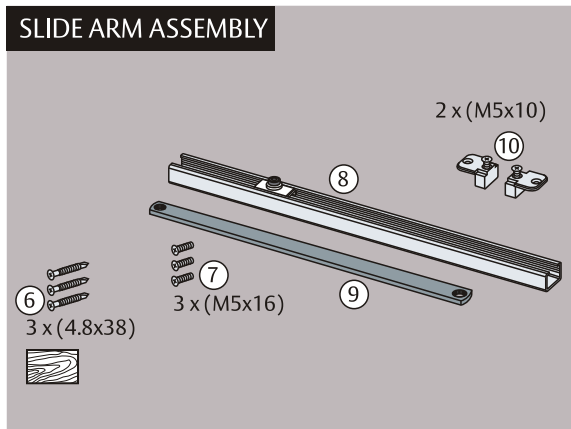

# 8014 / 8015 INSTALLATION INSTRUCTION FOR CONCEALED DOOR CLOSER

CE

**LOCKWOOD**  
ASSA ABLOY