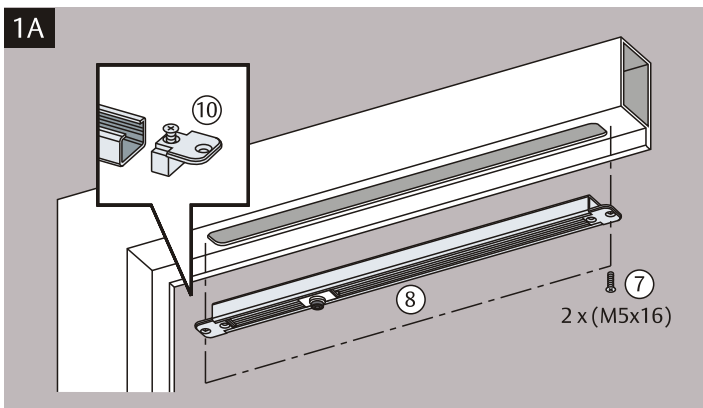

# 8014 / 8015 INSTALLATION INSTRUCTION FOR CONCEALED DOOR CLOSER

CE

**LOCKWOOD**  
ASSA ABLOY