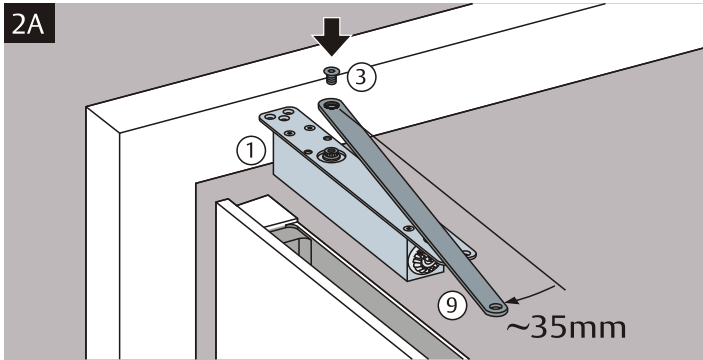

# 8014 / 8015 INSTALLATION INSTRUCTION FOR CONCEALED DOOR CLOSER

CE

**LOCKWOOD**  
ASSA ABLOY