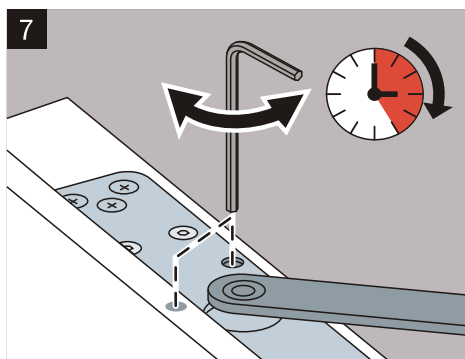

# 8014 / 8015 INSTALLATION INSTRUCTION FOR CONCEALED DOOR CLOSER

CE

**LOCKWOOD**  
ASSA ABLOY