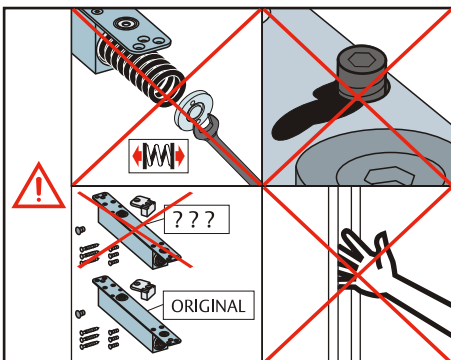

# 8014 / 8015 INSTALLATION INSTRUCTION FOR CONCEALED DOOR CLOSER

CE

**LOCKWOOD**  
ASSA ABLOY