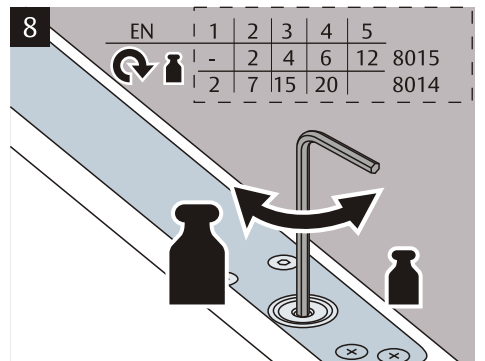

# 8014 / 8015 INSTALLATION INSTRUCTION FOR CONCEALED DOOR CLOSER

CE

**LOCKWOOD**  
ASSA ABLOY