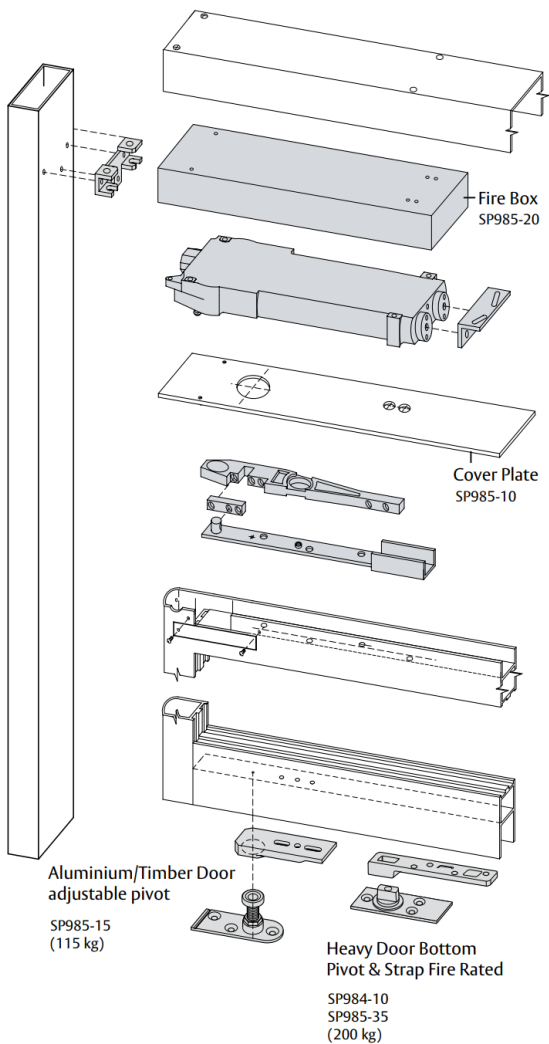

Exploded View

Aluminium/Timber Door adjustable pivot

SP985-15
(115 kg)

Heavy Door Bottom Pivot & Strap Fire Rated

SP984-10
SP985-35
(200 kg)