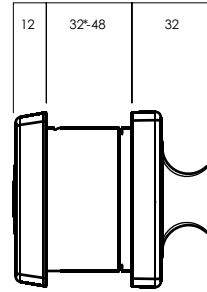

Passage Mode
Free to enter from outside and free to exit from inside.

Paradigm® 005 Double Cylinder Deadbolt

Square Rose

Exterior

Interior

*32-36mm door thickness requires spacer ring (included)

Kinetic Defence®
Bump and pick resistant.