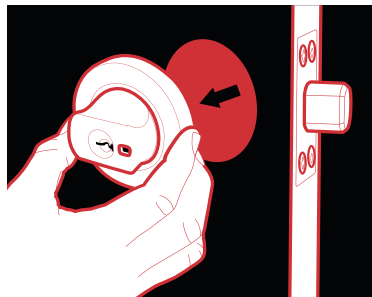

Paradigm® 005 Double Cylinder Deadbolt

The Paradigm® 005 Double Cylinder Deadbolt is the premium security solution with its innovative safety features. The contemporary styling can be combined with any lever or entrance handle to create an elegant security solution, ideal for residential and architectural applications.

Key Features

- Three function modes with DualSelect® provides combination of convenience and security
- High security cut resistant stainless steel bolt
- Safety Release™ automatically unlocks internal knob upon key entry from outside
- LockAlert® indicator shows lock status at a glance
- Available in round or square rose

Restricted Special Keying

Lockwood locks can be keyed to a number of controlled and/or specially keyed systems. These range from legally protected keys to protect against unauthorised duplication, which can also include specially designed key systems such as master key systems, which allow for different levels of mechanical access control.

Product Details

Backset	60 to 70mm adjustable stainless steel bolt
Bolt	High security, cut resistant stainless steel bolt
Cylinder	5 pin tumbler mechanism. Brass cylinder and brass barrel
Door Thickness	32-48mm 32-36mm doors require a spacer (Included)
Finishes	Chrome Plate (CP) Satin Chrome Pearl (SP) Satin Chrome Brushed (SC) Everbrass (EVB) Satin Stainless Steel (SSS)*
Keying	Supplied individually keyed with two keys per lock, 78,000 key combinations, Key blank KB2015P
Materials	High purity zinc alloy. Stainless steel version features 304 grade satin stainless steel rose, turn knob and trim
Strike	Box strike with concealed crossgrain door frame strengthening screw