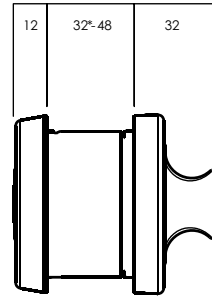

Product Details

Backset	60 to 70mm adjustable stainless steel bolt
Bolt	High security, cut resistant stainless steel bolt
Cylinder	5 pin tumbler mechanism. Brass cylinder and brass barrel
Door Thickness	32-48mm 32-36mm doors require a spacer (Included)
Finishes	Chrome Plate (CP) Satin Chrome Pearl (SP) Satin Chrome Brushed (SC) Everbrass (EVB) Satin Stainless Steel (SSS)*
Keying	Supplied individually keyed with two keys per lock, 78,000 key combinations, Key blank KB2015P
Materials	High purity zinc alloy. Stainless steel version features 304 grade satin stainless steel rose, turn knob and trim
Strike	Box strike with concealed crossgrain door frame strengthening screw

Paradigm® 005 Double Cylinder Deadbolt

Round Rose

Exterior

Interior

*32–36mm door thickness requires spacer ring (included)

Kinetic Defence®
Bump and pick resistant.

Counterbalance Bolt
Proportionally distributes the load between the door and door frame.