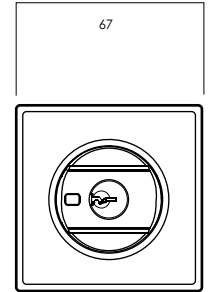

Passage Mode
Free to enter from outside and free to exit from inside.

Paradigm® 005 Double Cylinder Deadbolt

Square Rose

Exterior

Interior

*32-36mm door thickness requires spacer ring (included)

Kinetic Defence®
Bump and pick resistant.