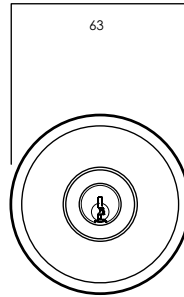

Product Details

Backset	60 to 70mm adjustable stainless steel bolt
Bolt	High security, cut resistant stainless steel bolt
Cylinder	5 pin tumbler mechanism. Brass cylinder and brass barrel
Door Thickness	32-48mm 32-36mm doors require a spacer (Included)
Finishes	Chrome Plate (CP) Satin Chrome Pearl (SP) Satin Chrome Brushed (SC) Everbrass (EVB) Satin Stainless Steel (SSS)*
Keying	Supplied individually keyed with two keys per lock, 78,000 key combinations, Key blank KB2015P
Materials	High purity zinc alloy. Stainless steel version features 304 grade satin stainless steel rose, turn knob and trim
Strike	Box strike with concealed crossgrain door frame strengthening screw

Paradigm® 005 Double Cylinder Deadbolt

Round Rose

Exterior

Interior

*32–36mm door thickness requires spacer ring (included)

Kinetic Defence®
Bump and pick resistant.

Counterbalance Bolt
Proportionally distributes the load between the door and door frame.