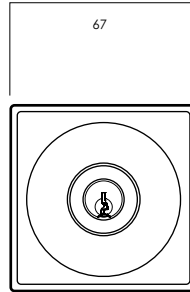

Passage Mode
Free to enter from outside and free to exit from inside.

Paradigm® 005 Double Cylinder Deadbolt

Square Rose

Exterior

Interior

*32-36mm door thickness requires spacer ring (included)

Kinetic Defence®
Bump and pick resistant.