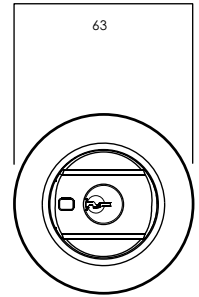

Product Details

Backset	60 to 70mm adjustable stainless steel bolt
Bolt	High security, cut resistant stainless steel bolt
Cylinder	5 pin tumbler mechanism. Brass cylinder and brass barrel
Door Thickness	32-48mm 32-36mm doors require a spacer (Included)
Finishes	Chrome Plate (CP) Satin Chrome Pearl (SP) Satin Chrome Brushed (SC) Everbrass (EVB) Satin Stainless Steel (SSS)*
Keying	Supplied individually keyed with two keys per lock, 78,000 key combinations, Key blank KB2015P
Materials	High purity zinc alloy. Stainless steel version features 304 grade satin stainless steel rose, turn knob and trim
Strike	Box strike with concealed crossgrain door frame strengthening screw

Paradigm® 005 Double Cylinder Deadbolt

Round Rose

Exterior

Interior

*32–36mm door thickness requires spacer ring (included)

Kinetic Defence®
Bump and pick resistant.

Counterbalance Bolt
Proportionally distributes the load between the door and door frame.