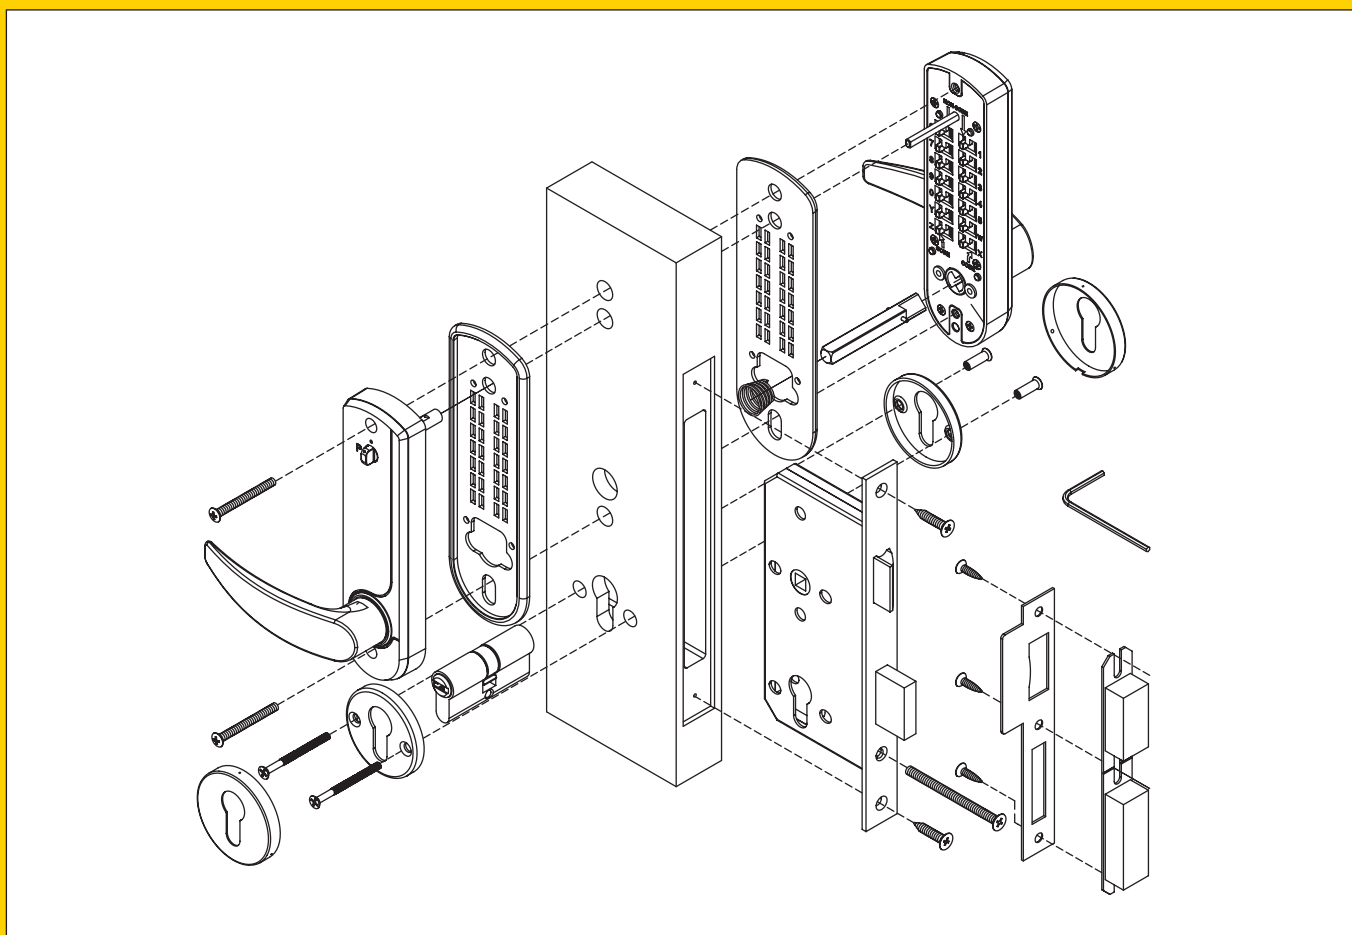

SL7000M digital lockset

The world's favourite lock

RES-FLY-071 - YALE - 1012NZ

ASSA ABLOY New Zealand Ltd.
6 Armstrong Road, Albany, Auckland 0632
info.nz@assaabloy.com
www.yalelock.co.nz

ASSA ABLOY Australia Pty Ltd.
235 Huntingdale Road, Oakleigh, Victoria 3166
info.au@assaabloy.com
www.assaabloy.com.au

An ASSA ABLOY Group brand

ASSA ABLOY