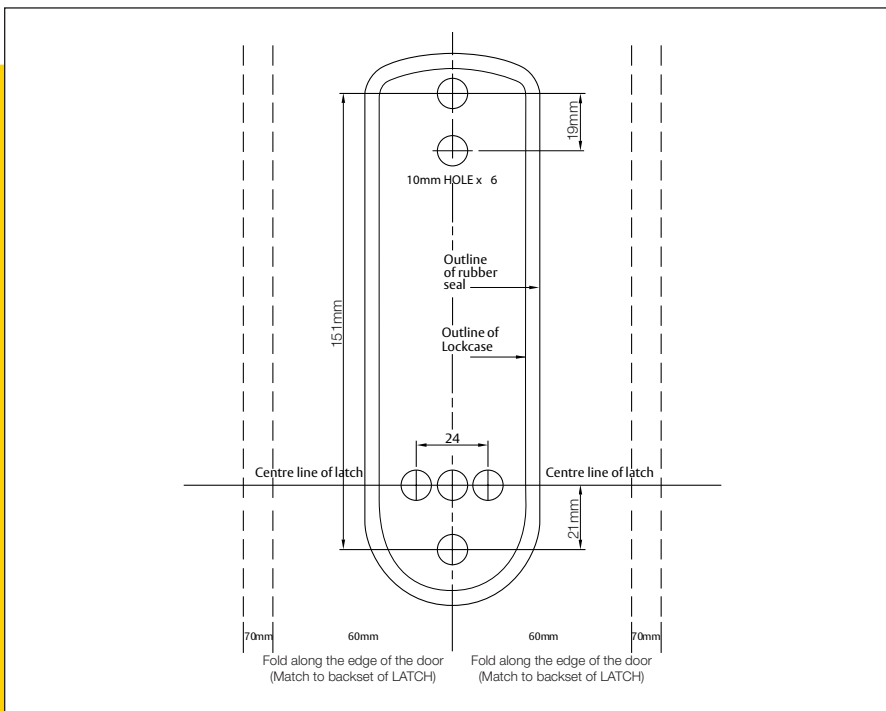

SL7000M digital lockset

The world's favourite lock

RES-FLY-071 - YALE - 1012NZ

ASSA ABLOY New Zealand Ltd.
6 Armstrong Road, Albany, Auckland 0632
info.nz@assaabloy.com
www.yalelock.co.nz

ASSA ABLOY Australia Pty Ltd.
235 Huntingdale Road, Oakleigh, Victoria 3166
info.au@assaabloy.com
www.assaabloy.com.au

An ASSA ABLOY Group brand

ASSA ABLOY