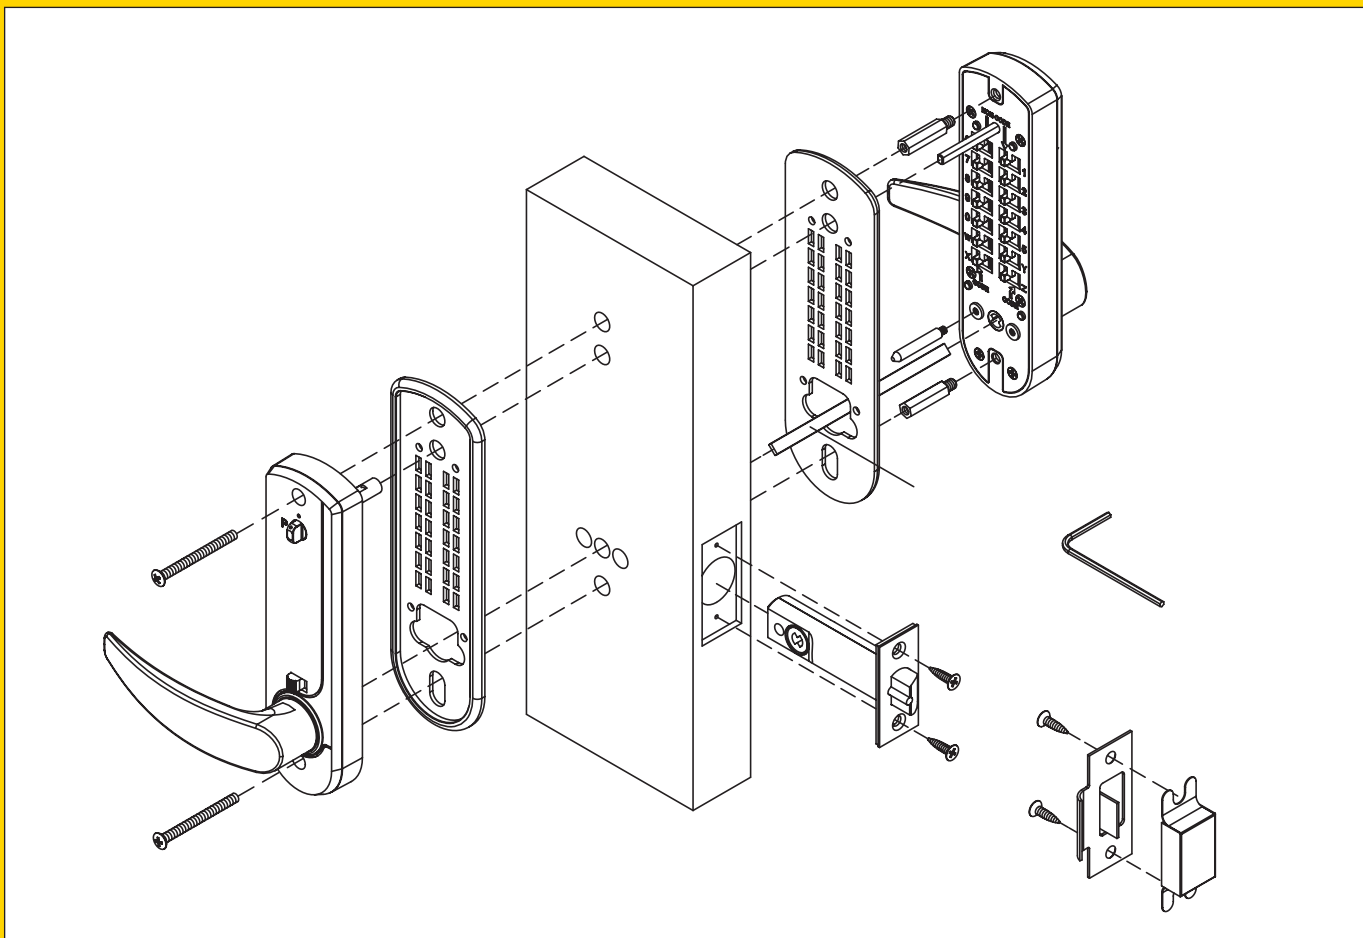

SL7100 digital lockset

The world's favourite lock

RES-FLY-072 - YALE - 0313NZ

ASSA ABLOY New Zealand Ltd.
6 Armstrong Road, Albany, Auckland 0632
info.nz@assaabloy.com
www.yalelock.co.nz

An ASSA ABLOY Group brand

ASSA ABLOY