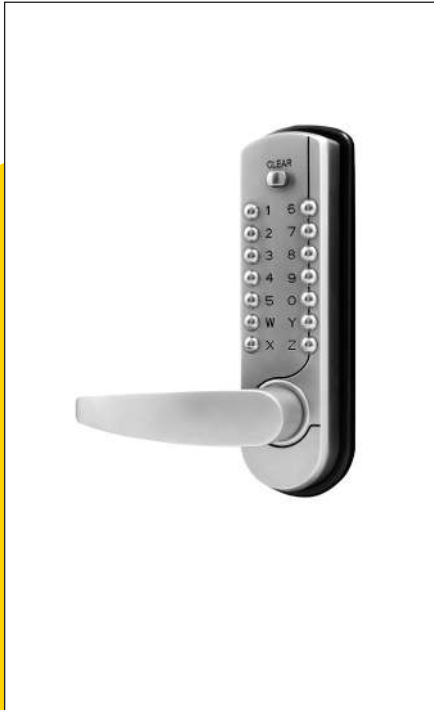

SL7100 digital lockset

The world's favourite lock

RES-FLY-072 - YALE - 0313NZ

ASSA ABLOY New Zealand Ltd.
6 Armstrong Road, Albany, Auckland 0632
info.nz@assaabloy.com
www.yalelock.co.nz

An ASSA ABLOY Group brand

ASSA ABLOY