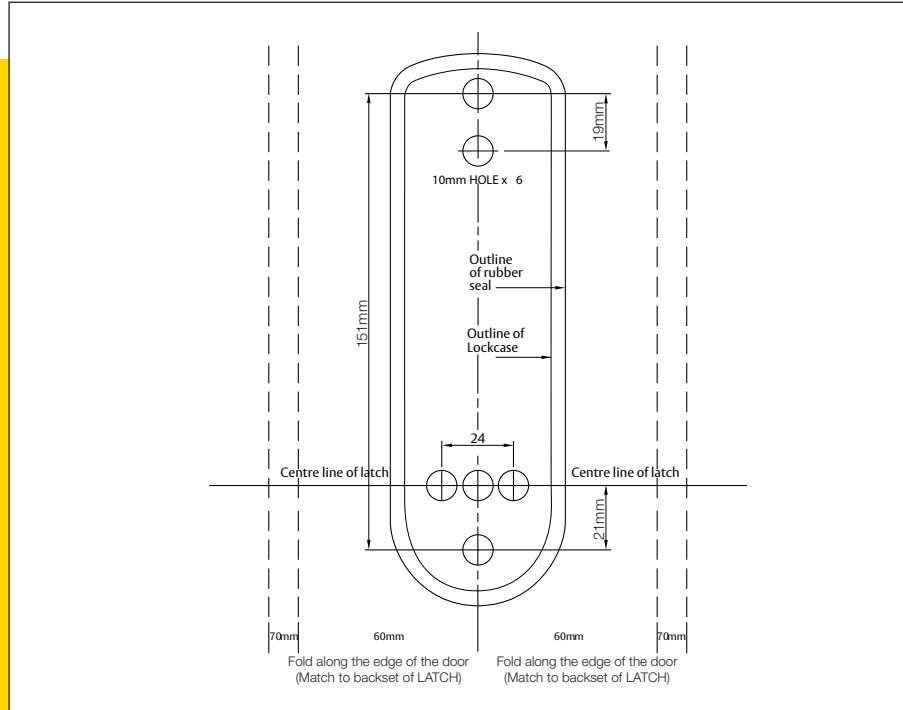

SL7100 digital lockset

The world's favourite lock

RES-FLY-072 - YALE - 0313NZ

ASSA ABLOY New Zealand Ltd.
6 Armstrong Road, Albany, Auckland 0632
info.nz@assaabloy.com
www.yalelock.co.nz

An ASSA ABLOY Group brand

ASSA ABLOY