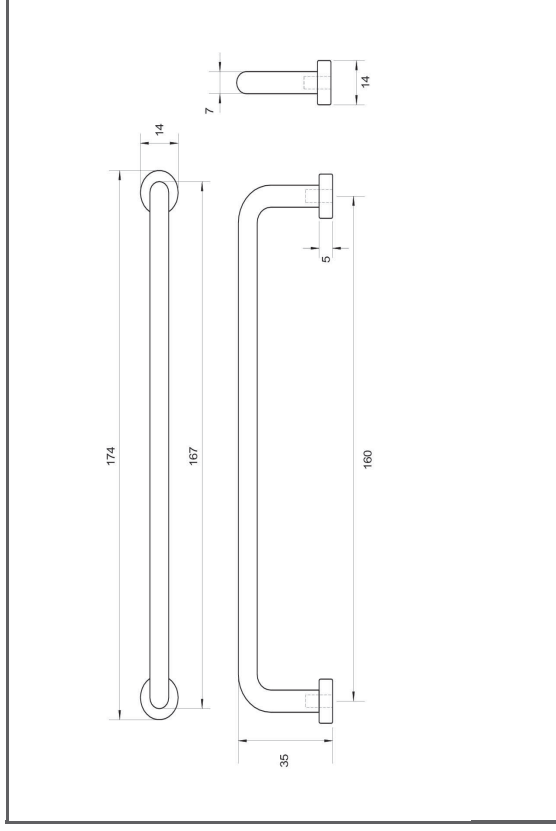

PRODUCT SPECIFICATION

L795

Sydney Head Office Phone: (02) 9542 4991
 Sydney Head Office Fax: (02) 9542 4662
 Brisbane 0400 494 368
 Melbourne 0409 578 885
 Auckland: 021 964 600
 Email: sales@kethy.com

Material:	Various - See Below			
Article Number:	L795 / reference C / colour			
	 C	 P	 W	
A	C	P	W	
142	128	35	14	
174	160	35	14	
206	192	35	14	
302	288	35	14	
Colours available:				
Brass Matt (BRM) SOLID BRASS				
Polished Brass Gloss (BRG) SOLID BRASS				
Satin Stainless (SS) STAINLESS STEEL				
Matt Black (MBK) PAINTED BLACK				