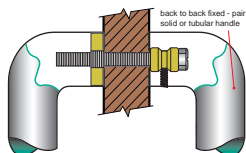

HOW TO SPECIFY

Product No. / Diameter / Length / Finish / Door Type (refer diagram below)

eg: B1000 / 35 / 1500 / SSS / GD

B = BACK TO BACK FIX