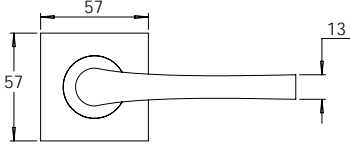

Material Marine Grade 316 Stainless Steel

**madinoz MDZ L32** FINISH AVAILABLE IN **SSS** **PSS**

**madinoz MDZ L32-PV**

**madinoz MDZ L32Z** FINISH AVAILABLE IN **SSS** **PSS**

**madinoz MDZ L32-PVZ**