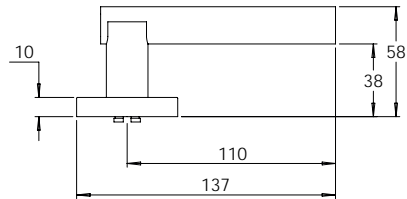

Material Marine Grade 316 Stainless Steel

**madinoz MDZ L36**

FINISH AVAILABLE IN **SSS** **PSS**

**madinoz MDZ L36-PV**

**madinoz MDZ L36Z**

FINISH AVAILABLE IN **SSS** **PSS**

**madinoz MDZ L36-PVZ**