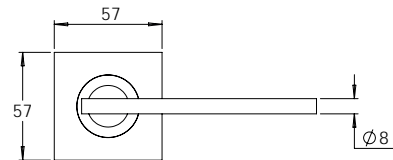

Material Marine Grade 316 Stainless Steel

**madinoz MDZ L36**

FINISH AVAILABLE IN **SSS** **PSS**

**madinoz MDZ L36-PV**

**madinoz MDZ L36Z**

FINISH AVAILABLE IN **SSS** **PSS**

**madinoz MDZ L36-PVZ**