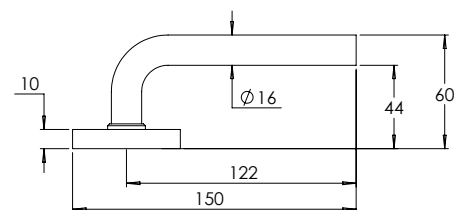

madinoz MDZ L40-PVZ