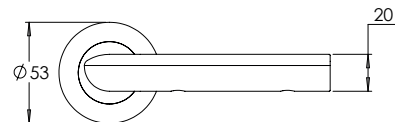

Vision Range is also available in square rose

Material Solid Zinc Die-cast

madinoz MDZ 888-1

FINISH AVAILABLE IN SC PC BK

madinoz MDZ 888-1-PV

madinoz MDZ 888-2

FINISH AVAILABLE IN SC PC BK

madinoz MDZ 888-2-PV