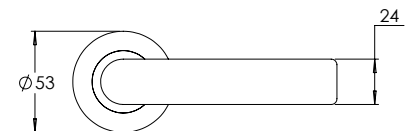

Vision Range is also available in square rose

Material Solid Zinc Die-cast

madinoz MDZ 888-12

FINISH AVAILABLE IN SC PC BK

madinoz MDZ 888-12-PV

madinoz MDZ 888-14

FINISH AVAILABLE IN SC PC BK

madinoz MDZ 888-14-PV