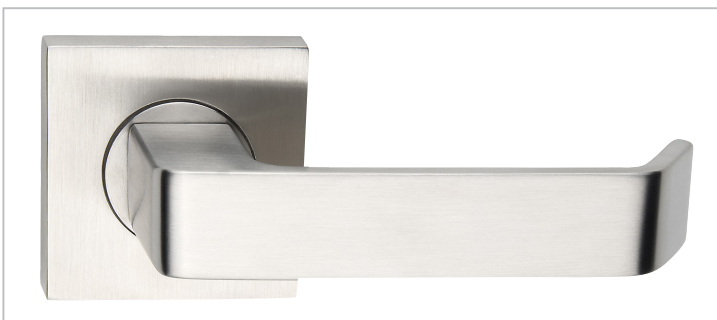

madinoz MDZ L39Z

FINISH AVAILABLE IN **SSS** **PSS**