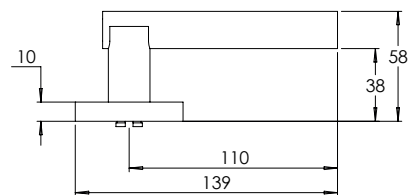

madinoz MDZ L36-PV

madinoz MDZ L36Z

FINISH AVAILABLE IN **SSS** **PSS**

madinoz MDZ L36-PVZ

Material Marine Grade 316 Stainless Steel

madinoz MDZ L37

FINISH AVAILABLE IN **SSS** **PSS**

madinoz MDZ L37-PV