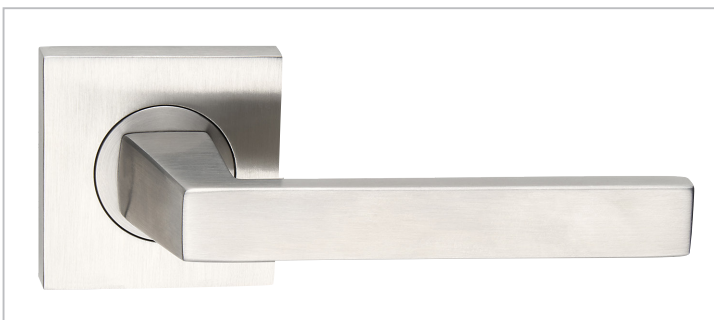

madinoz MDZ L116Z

FINISH AVAILABLE IN **SSS** **PSS**

Material Marine Grade 316 Stainless Steel

madinoz MDZ L117

FINISH AVAILABLE IN **SSS** **PSS**

madinoz MDZ L117-PV

madinoz MDZ L117Z

FINISH AVAILABLE IN **SSS** **PSS**