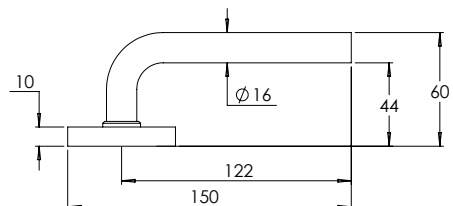

madinoz MDZ L40T-PVZ