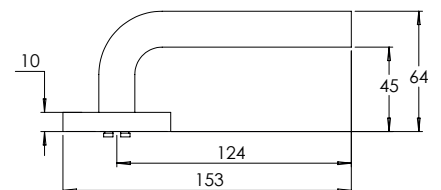

madinoz MDZ L45T-PVZ