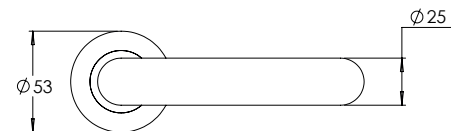

Vision Range is also available in square rose

Material Solid Zinc Die-cast

madinoz MDZ 888-16

FINISH AVAILABLE IN SC PC BK

madinoz MDZ 888-16-PV

madinoz MDZ 888-17

FINISH AVAILABLE IN SC PC BK

madinoz MDZ 888-17-PV