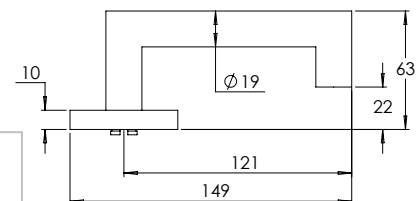

madinoz MDZ L81T-PVZ