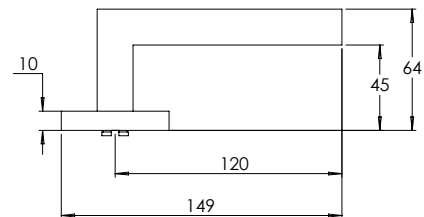

madinoz MDZ L80T-PV

madinoz MDZ L80TZ

FINISH AVAILABLE IN **SSS** **PSS**

madinoz MDZ L80T-PVZ

Material Tubular 316 Stainless Steel

madinoz MDZ L81T

FINISH AVAILABLE IN **SSS** **PSS**

madinoz MDZ L81T-PV