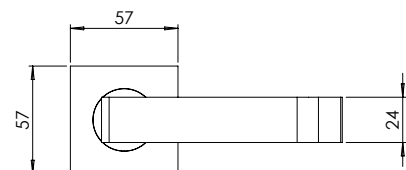

madinoz MDZ L39Z

FINISH AVAILABLE IN **SSS** **PSS**