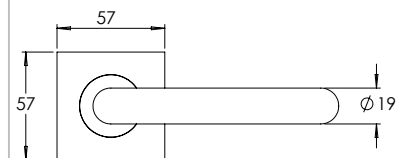

madinoz MDZ L81TZ

FINISH AVAILABLE IN **SSS** **PSS**