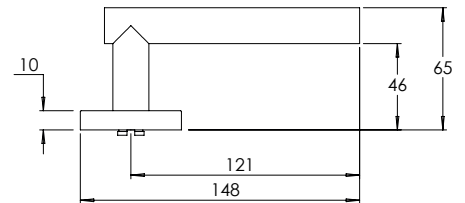

madinoz MDZ L55-PV