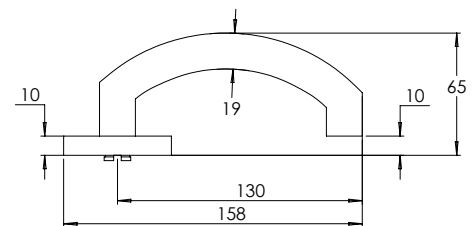

Material Tubular 316 Stainless Steel

madinoz MDZ L60T

FINISH AVAILABLE IN **SSS** **PSS**

madinoz MDZ L60T-PV

madinoz MDZ L60TZ

FINISH AVAILABLE IN **SSS** **PSS**

madinoz MDZ L60T-PVZ

Material Tubular 316 Stainless Steel