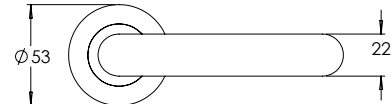

Vision Range is also available in square rose

Material Solid Zinc Die-cast

madinoz MDZ 888-9

FINISH AVAILABLE IN SC PC BK