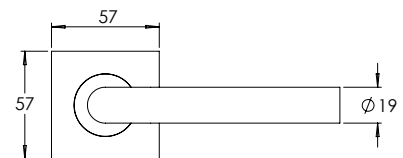

madinoz MDZ L40-PVZ

Material Marine Grade 316 Stainless Steel

madinoz MDZ L45

FINISH AVAILABLE IN **SSS** **PSS**

madinoz MDZ L45-PV

madinoz MDZ L45Z

FINISH AVAILABLE IN **SSS** **PSS**

madinoz MDZ L45-PVZ