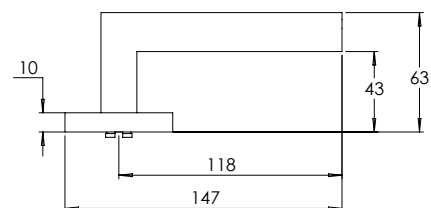

madinoz MDZ L85T-PVZ