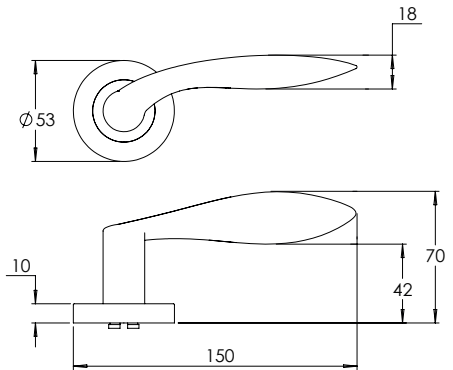

Vision Range is also available in square rose

Material Solid Zinc Die-cast

madinoz MDZ 888-6

FINISH AVAILABLE IN SC PC BK