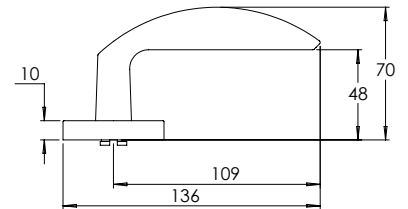

madinoz MDZ L25-PV