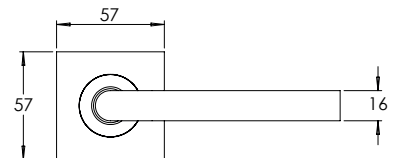

FINISH AVAILABLE IN **SSS** **PSS**

madinoz MDZ L39-PVZ

Material Marine Grade 316 Stainless Steel

madinoz MDZ L40

FINISH AVAILABLE IN **SSS** **PSS**

madinoz MDZ L40-PV

madinoz MDZ L40Z

FINISH AVAILABLE IN **SSS** **PSS**