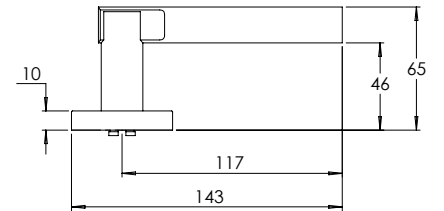

madinoz MDZ L105-PV