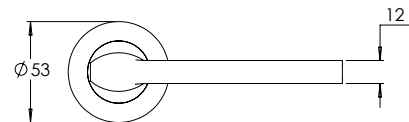

Vision Range is also available in square rose

Material Solid Zinc Die-cast

madinoz MDZ 888-1

FINISH AVAILABLE IN SC PC BK

madinoz MDZ 888-1-PV

madinoz MDZ 888-2

FINISH AVAILABLE IN SC PC BK

madinoz MDZ 888-2-PV