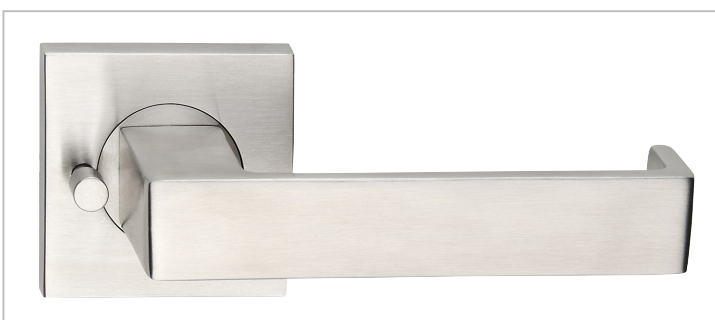

madinoz MDZ L100-PVZ

Material Marine Grade 316 Stainless Steel

madinoz MDZ L101

FINISH AVAILABLE IN **SSS** **PSS**

madinoz MDZ L101-PV

madinoz MDZ L101Z

FINISH AVAILABLE IN **SSS** **PSS**

madinoz MDZ L101-PVZ