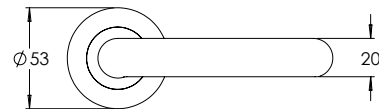

Vision Range is also available in square rose

Material Solid Zinc Die-cast

madinoz MDZ 888-16

FINISH AVAILABLE IN SC PC BK