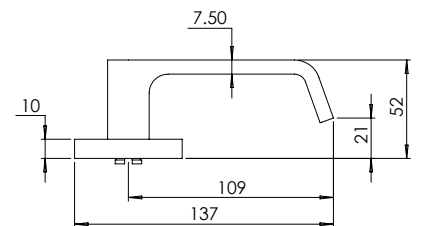

madinoz MDZ L37-PVZ