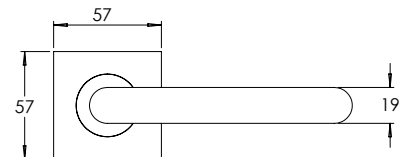

Material Tubular 316 Stainless Steel

madinoz MDZ L60T

FINISH AVAILABLE IN **SSS** **PSS**

madinoz MDZ L60T-PV

madinoz MDZ L60TZ

FINISH AVAILABLE IN **SSS** **PSS**

madinoz MDZ L60T-PVZ

Material Tubular 316 Stainless Steel