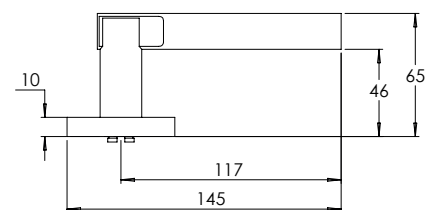

Material Marine Grade 316 Stainless Steel

madinoz MDZ L105

FINISH AVAILABLE IN **SSS** **PSS**

madinoz MDZ L105-PV

madinoz MDZ L105Z

FINISH AVAILABLE IN **SSS** **PSS**

madinoz MDZ L105-PVZ

Material Marine Grade 316 Stainless Steel