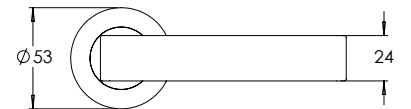

Vision Range is also available in square rose

Material Solid Zinc Die-cast

madinoz MDZ 888-12

FINISH AVAILABLE IN SC PC BK