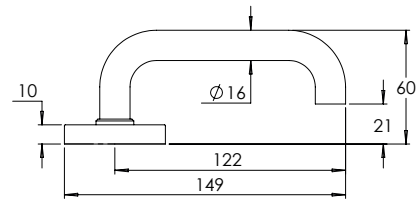

madinoz MDZ L70T-PV