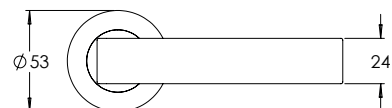

Vision Range is also available in square rose

Material Solid Zinc Die-cast

madinoz MDZ 888-9

FINISH AVAILABLE IN SC PC BK

madinoz MDZ 888-9-PV

madinoz MDZ 888-10

FINISH AVAILABLE IN SC PC BK

madinoz MDZ 888-10-PV