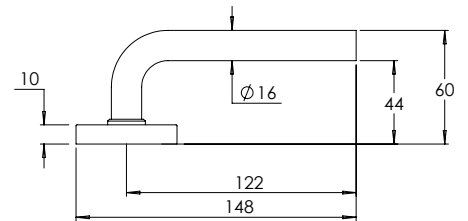

FINISH AVAILABLE IN **SSS** **PSS**

madinoz MDZ L39-PVZ

Material Marine Grade 316 Stainless Steel

madinoz MDZ L40

FINISH AVAILABLE IN **SSS** **PSS**

madinoz MDZ L40-PV

madinoz MDZ L40Z

FINISH AVAILABLE IN **SSS** **PSS**