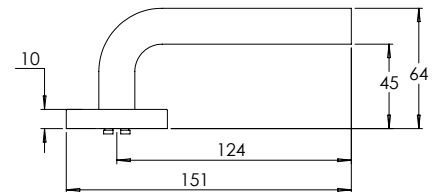

FINISH AVAILABLE IN **SSS** **PSS**

madinoz MDZ L40T-PVZ

Material Tubular 316 Stainless Steel

madinoz MDZ L45T

FINISH AVAILABLE IN **SSS** **PSS**

madinoz MDZ L45T-PV

madinoz MDZ L45TZ

FINISH AVAILABLE IN **SSS** **PSS**