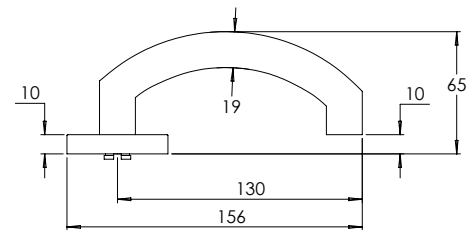

madinoz MDZ L60T-PV