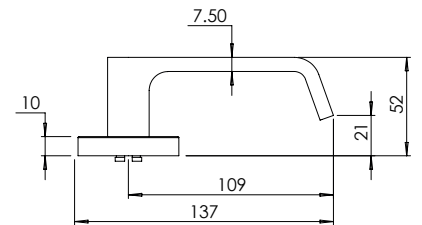

madinoz MDZ L36-PV

madinoz MDZ L36Z

FINISH AVAILABLE IN **SSS** **PSS**

madinoz MDZ L36-PVZ

Material Marine Grade 316 Stainless Steel

madinoz MDZ L37

FINISH AVAILABLE IN **SSS** **PSS**

madinoz MDZ L37-PV