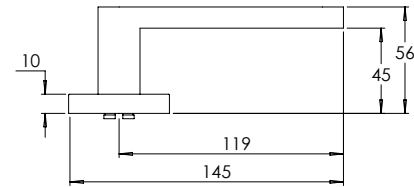

Vision Range is also available in square rose

Material Solid Zinc Die-cast

madinoz MDZ 888-9

FINISH AVAILABLE IN SC PC BK

madinoz MDZ 888-9-PV

madinoz MDZ 888-10

FINISH AVAILABLE IN SC PC BK

madinoz MDZ 888-10-PV