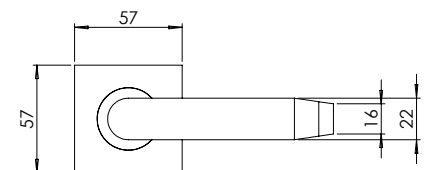

madinoz MDZ L37Z

FINISH AVAILABLE IN **SSS** **PSS**