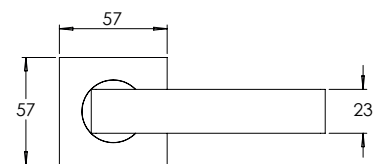

madinoz MDZ L100-PVZ

Material Marine Grade 316 Stainless Steel

madinoz MDZ L101

FINISH AVAILABLE IN **SSS** **PSS**

madinoz MDZ L101-PV

madinoz MDZ L101Z

FINISH AVAILABLE IN **SSS** **PSS**

madinoz MDZ L101-PVZ