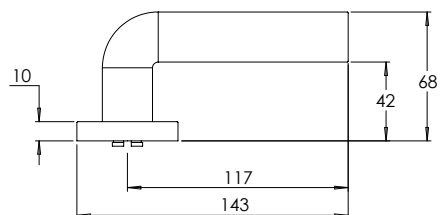

Vision Range is also available in square rose

Material Solid Zinc Die-cast

madinoz MDZ 888-1

FINISH AVAILABLE IN SC PC BK

madinoz MDZ 888-1-PV

madinoz MDZ 888-2

FINISH AVAILABLE IN SC PC BK

madinoz MDZ 888-2-PV