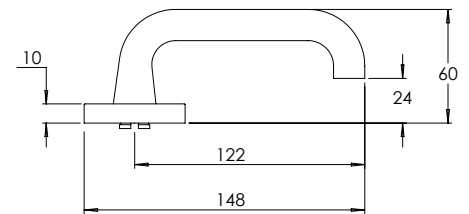

Vision Range is also available in square rose

Material Solid Zinc Die-cast

madinoz MDZ 888-18

FINISH AVAILABLE IN SC PC BK

madinoz MDZ 888-18-PV

VISION Lockset Accessories

FINISH AVAILABLE IN SC PC BK

888-EU