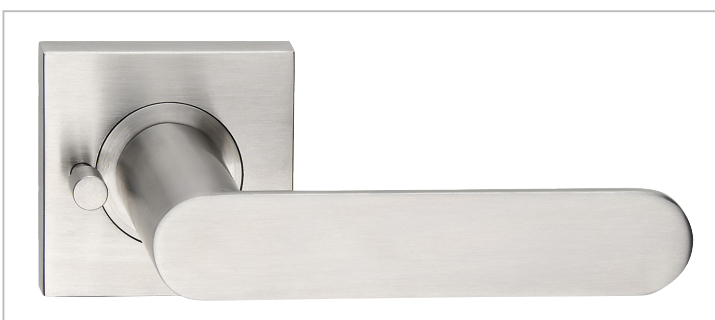

madinoz MDZ L110

FINISH AVAILABLE IN **SSS** **PSS**

madinoz MDZ L110-PV

madinoz MDZ L110Z

FINISH AVAILABLE IN **SSS** **PSS**

madinoz MDZ L110-PVZ

Material Marine Grade 316 Stainless Steel

madinoz MDZ L114