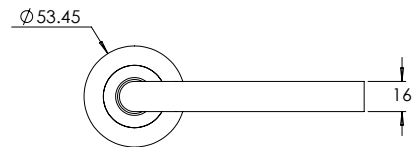

888-OC

888-TT

888-ER

Material Tubular 316 Stainless Steel

madinoz MDZ L40T

FINISH AVAILABLE IN **SSS** **PSS**

madinoz MDZ L40T-PV

madinoz MDZ L40TZ