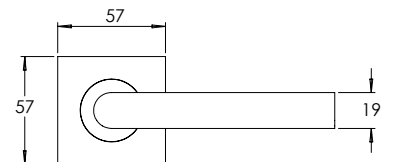

madinoz MDZ L85Z

FINISH AVAILABLE IN **SSS** **PSS**