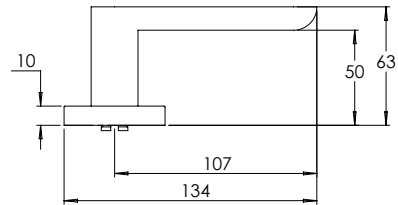

madinoz MDZ L110-PV