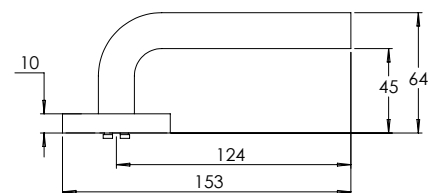

madinoz MDZ L40-PVZ

Material Marine Grade 316 Stainless Steel

madinoz MDZ L45

FINISH AVAILABLE IN **SSS** **PSS**

madinoz MDZ L45-PV

madinoz MDZ L45Z

FINISH AVAILABLE IN **SSS** **PSS**

madinoz MDZ L45-PVZ