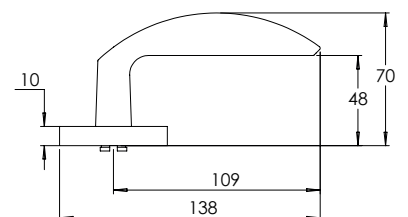

Material Marine Grade 316 Stainless Steel

madinoz MDZ L25

FINISH AVAILABLE IN **SSS** **PSS**

madinoz MDZ L25-PV

madinoz MDZ L25Z

FINISH AVAILABLE IN **SSS** **PSS**

madinoz MDZ L25-PVZ

Material Marine Grade 316 Stainless Steel