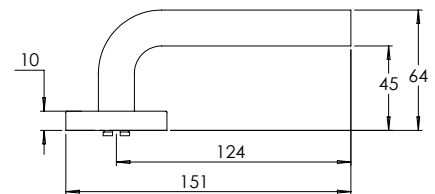

madinoz MDZ L40-PVZ

Material Marine Grade 316 Stainless Steel

madinoz MDZ L45

FINISH AVAILABLE IN **SSS** **PSS**

madinoz MDZ L45-PV

madinoz MDZ L45Z

FINISH AVAILABLE IN **SSS** **PSS**

madinoz MDZ L45-PVZ