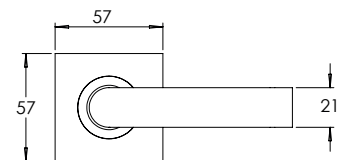

FINISH AVAILABLE IN **SSS** **PSS**

madinoz MDZ L85T-PVZ

Material Marine Grade 316 Stainless Steel

madinoz MDZ L20

FINISH AVAILABLE IN **SSS** **PSS**

madinoz MDZ L20-PV

madinoz MDZ L20Z

FINISH AVAILABLE IN **SSS** **PSS**