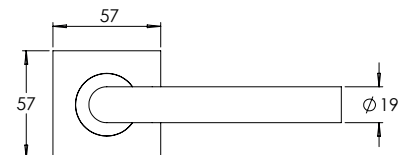

FINISH AVAILABLE IN **SSS** **PSS**

madinoz MDZ L40T-PVZ

Material Tubular 316 Stainless Steel

madinoz MDZ L45T

FINISH AVAILABLE IN **SSS** **PSS**

madinoz MDZ L45T-PV

madinoz MDZ L45TZ

FINISH AVAILABLE IN **SSS** **PSS**