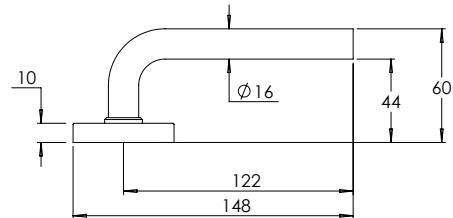

888-OC

888-TT

888-ER

Material Tubular 316 Stainless Steel

madinoz MDZ L40T

FINISH AVAILABLE IN **SSS** **PSS**

madinoz MDZ L40T-PV

madinoz MDZ L40TZ