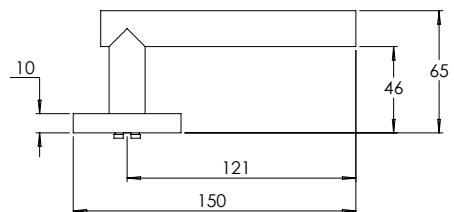

madinoz MDZ L45T-PVZ

Material Tubular 316 Stainless Steel

madinoz MDZ L55T

FINISH AVAILABLE IN **SSS** **PSS**

madinoz MDZ L55T-PV

madinoz MDZ L55TZ

FINISH AVAILABLE IN **SSS** **PSS**

madinoz MDZ L55T-PVZ