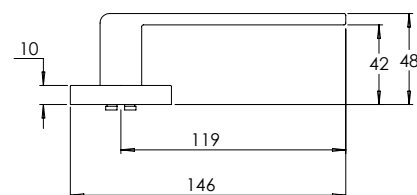

Vision Range is also available in square rose

Material Solid Zinc Die-cast

madinoz MDZ 888-9

FINISH AVAILABLE IN SC PC BK

madinoz MDZ 888-9-PV

madinoz MDZ 888-10

FINISH AVAILABLE IN SC PC BK

madinoz MDZ 888-10-PV