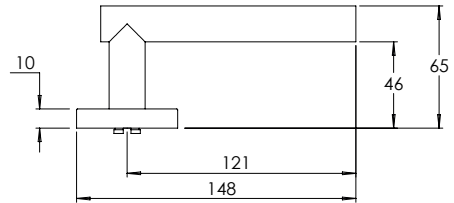

madinoz MDZ L45T-PVZ

Material Tubular 316 Stainless Steel

madinoz MDZ L55T

FINISH AVAILABLE IN **SSS** **PSS**

madinoz MDZ L55T-PV

madinoz MDZ L55TZ

FINISH AVAILABLE IN **SSS** **PSS**

madinoz MDZ L55T-PVZ