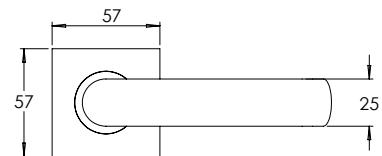

madinoz MDZ L20-PVZ

Material Marine Grade 316 Stainless Steel

madinoz MDZ L21

FINISH AVAILABLE IN **SSS** **PSS**

madinoz MDZ L21-PV

madinoz MDZ L21Z

FINISH AVAILABLE IN **SSS** **PSS**

madinoz MDZ L21-PVZ