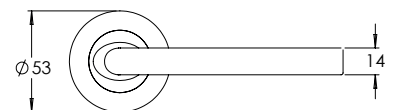

Vision Range is also available in square rose

Material Solid Zinc Die-cast

madinoz MDZ 888-6

FINISH AVAILABLE IN SC PC BK

madinoz MDZ 888-6-PV

madinoz MDZ 888-8

FINISH AVAILABLE IN SC PC BK

madinoz MDZ 888-8-PV