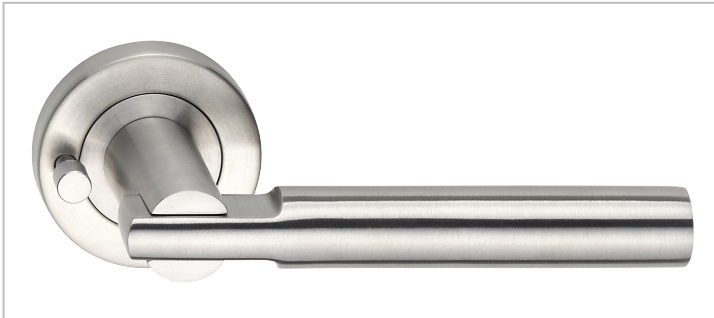

madinoz MDZ L105-PV