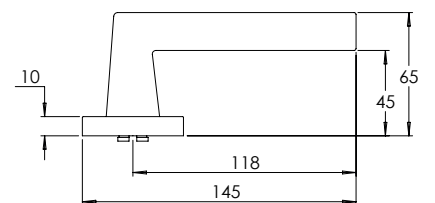

Vision Range is also available in square rose

Material Solid Zinc Die-cast

madinoz MDZ 888-6

FINISH AVAILABLE IN SC PC BK

madinoz MDZ 888-6-PV

madinoz MDZ 888-8

FINISH AVAILABLE IN SC PC BK

madinoz MDZ 888-8-PV