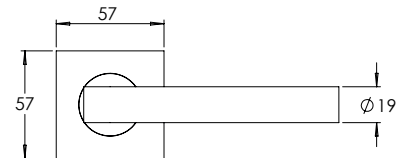

madinoz MDZ L45T-PVZ

Material Tubular 316 Stainless Steel

madinoz MDZ L55T

FINISH AVAILABLE IN **SSS** **PSS**

madinoz MDZ L55T-PV

madinoz MDZ L55TZ

FINISH AVAILABLE IN **SSS** **PSS**

madinoz MDZ L55T-PVZ