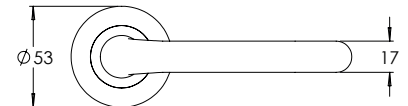

Vision Range is also available in square rose

Material Solid Zinc Die-cast

madinoz MDZ 888-18

FINISH AVAILABLE IN SC PC BK