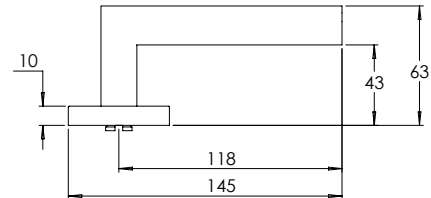

madinoz MDZ L81TZ

FINISH AVAILABLE IN **SSS** **PSS**

madinoz MDZ L81T-PVZ

Material Tubular 316 Stainless Steel

madinoz MDZ L85T

FINISH AVAILABLE IN **SSS** **PSS**

madinoz MDZ L85T-PV

madinoz MDZ L85TZ