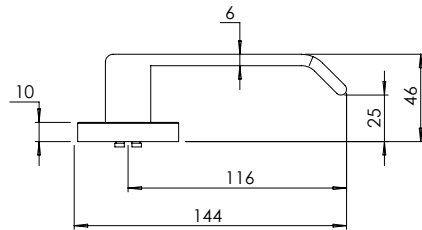

madinoz MDZ L37Z

FINISH AVAILABLE IN **SSS** **PSS**

madinoz MDZ L37-PVZ

Material Marine Grade 316 Stainless Steel

madinoz MDZ L39

FINISH AVAILABLE IN **SSS** **PSS**

madinoz MDZ L39-PV

madinoz MDZ L39Z