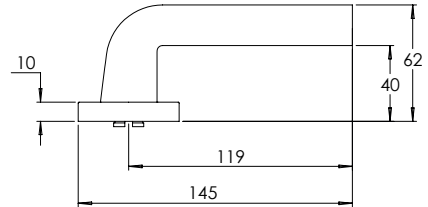

Vision Range is also available in square rose

Material Solid Zinc Die-cast

madinoz MDZ 888-1

FINISH AVAILABLE IN SC PC BK

madinoz MDZ 888-1-PV

madinoz MDZ 888-2

FINISH AVAILABLE IN SC PC BK

madinoz MDZ 888-2-PV