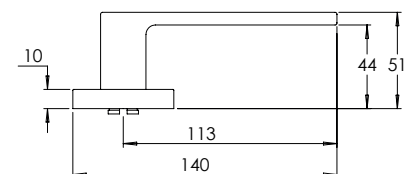

Vision Range is also available in square rose

Material Solid Zinc Die-cast

madinoz MDZ 888-12

FINISH AVAILABLE IN SC PC BK

madinoz MDZ 888-12-PV

madinoz MDZ 888-14

FINISH AVAILABLE IN SC PC BK

madinoz MDZ 888-14-PV