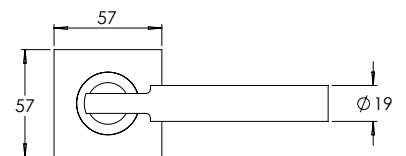

Material Marine Grade 316 Stainless Steel

madinoz MDZ L105

FINISH AVAILABLE IN **SSS** **PSS**

madinoz MDZ L105-PV

madinoz MDZ L105Z

FINISH AVAILABLE IN **SSS** **PSS**

madinoz MDZ L105-PVZ

Material Marine Grade 316 Stainless Steel