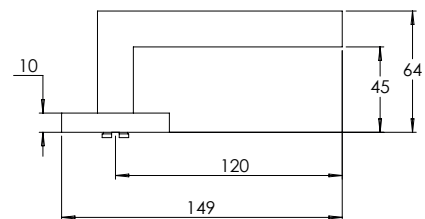

madinoz MDZ L80-PV

madinoz MDZ L80Z

FINISH AVAILABLE IN **SSS** **PSS**

madinoz MDZ L80-PVZ

Material Marine Grade 316 Stainless Steel

madinoz MDZ L85

FINISH AVAILABLE IN **SSS** **PSS**

madinoz MDZ L85-PV