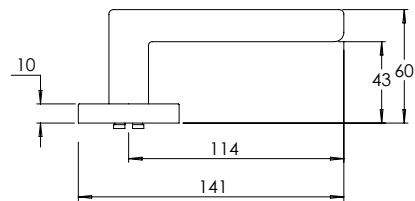

Vision Range is also available in square rose

Material Solid Zinc Die-cast

madinoz MDZ 888-16

FINISH AVAILABLE IN SC PC BK

madinoz MDZ 888-16-PV

madinoz MDZ 888-17

FINISH AVAILABLE IN SC PC BK

madinoz MDZ 888-17-PV