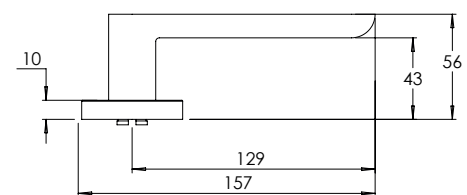

Vision Range is also available in square rose

Material Solid Zinc Die-cast

madinoz MDZ 888-16

FINISH AVAILABLE IN SC PC BK

madinoz MDZ 888-16-PV

madinoz MDZ 888-17

FINISH AVAILABLE IN SC PC BK

madinoz MDZ 888-17-PV