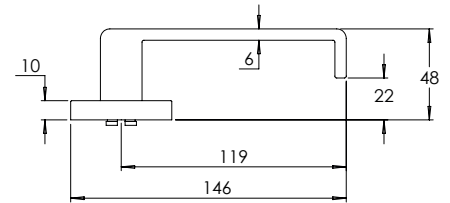

Vision Range is also available in square rose

Material Solid Zinc Die-cast

madinoz MDZ 888-12

FINISH AVAILABLE IN SC PC BK

madinoz MDZ 888-12-PV

madinoz MDZ 888-14

FINISH AVAILABLE IN SC PC BK

madinoz MDZ 888-14-PV