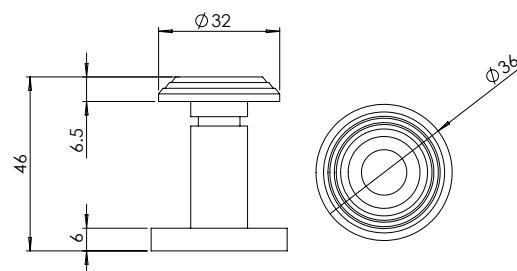

MDZ TT06

MDZ DV01

NOTE:
Viewing angle 120°. To suit 34 to 50mm door thickness

Material Marine Grade 316 Stainless Steel

MDZ SBR

MDZ SER

MDZ SER01

MDZ SOC