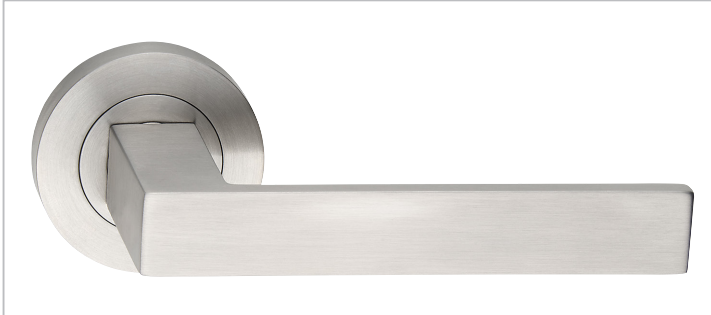

FINISH AVAILABLE IN **SSS** **PSS**

madinoz MDZ L90-PVZ

Material Marine Grade 316 Stainless Steel

madinoz MDZ L100

FINISH AVAILABLE IN **SSS** **PSS**

madinoz MDZ L100-PV

madinoz MDZ L100Z

FINISH AVAILABLE IN **SSS** **PSS**