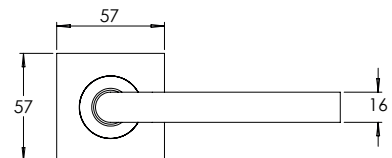

madinoz MDZ L40TZ

FINISH AVAILABLE IN **SSS** **PSS**