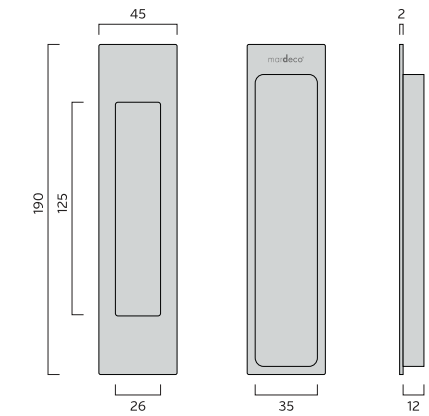

2 m series FLUSH PULL

APPLICATION
Sliding Doors
(Timber or Aluminium)
Kitchen Cabinets

CONTENTS
1 x Flush Pull
Fixing Components

FINISH	CODE
Brushed Nickel	BN8002/190
Satin Chrome	SC8002/190
Bronze	BR8002/190
Black	BL8002/190
Polished Chrome	PC8002/190
Satin Brass	BRS8002/190