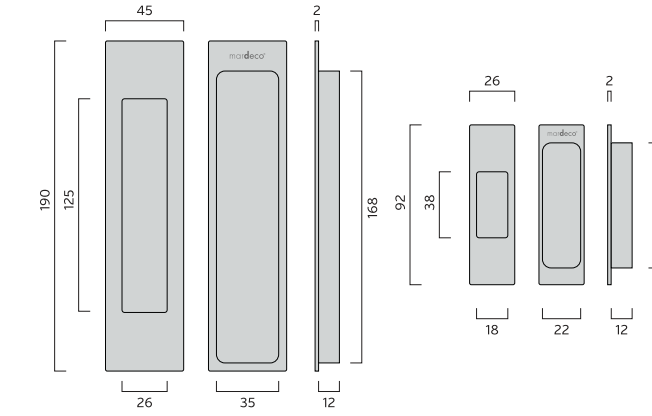

2 m series FLUSH PULL

APPLICATION
Sliding Doors
(Timber or Aluminium)
Kitchen Cabinets

CONTENTS
1 x Flush Pull
Fixing Components

FINISH	CODE
Brushed Nickel	BN8002/190
Satin Chrome	SC8002/190
Bronze	BR8002/190
Black	BL8002/190
Polished Chrome	PC8002/190
Satin Brass	BRS8002/190

3 m series FLUSH PULL SET

APPLICATION
Sliding Doors
(Timber or Aluminium)
Kitchen Cabinets

CONTENTS
2 x Flush Pulls
1 x End Pull
Fixing Components

FINISH	CODE
Brushed Nickel	BN8008/SET
Satin Chrome	SC8008/SET
Bronze	BR8008/SET
Black	BL8008/SET
Polished Chrome	PC8008/SET
Satin Brass	BRS8008/SET

4 m series FLUSH PULL PRIVACY SET

APPLICATION
Sliding Doors
(Timber or Aluminium)
Door thickness 34 - 50mm
Backset 35mm & 50 - 55mm

CONTENTS
1 x Flush Pull Privacy Slide
1 x Flush Pull Emergency Release
1 x Sliding Door Lock
1 x Striker Plate & Box
Fixing Components