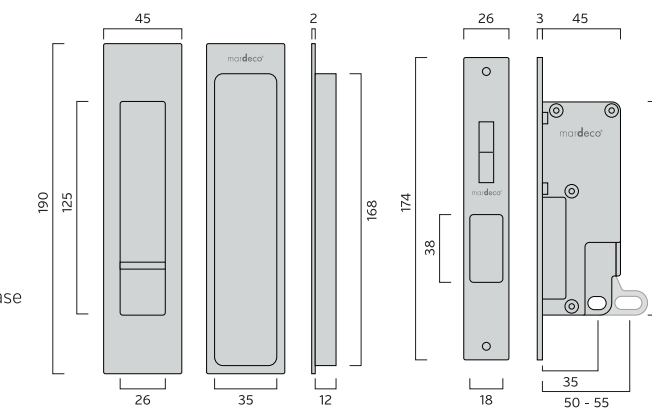

4 m series FLUSH PULL PRIVACY SET

APPLICATION
Sliding Doors
(Timber or Aluminium)
Door thickness 34 - 50mm
Backset 35mm & 50 - 55mm

CONTENTS
1 x Flush Pull Privacy Slide
1 x Flush Pull Emergency Release
1 x Sliding Door Lock
1 x Striker Plate & Box
Fixing Components

FINISH	CODE
Brushed Nickel	BN8004/SET
Satin Chrome	SC8004/SET
Bronze	BR8004/SET
Black	BL8004/SET
Polished Chrome	PC8004/SET
Satin Brass	BRS8004/SET