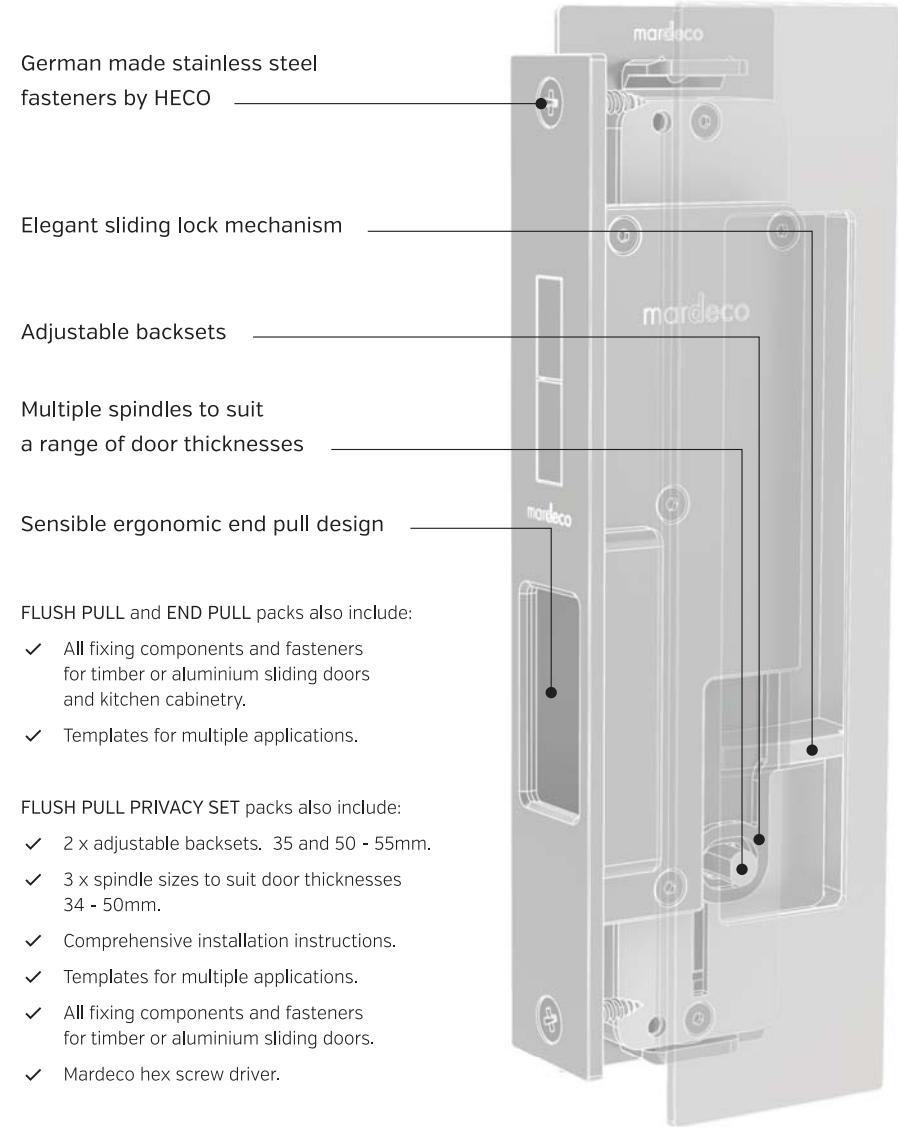

UNCOMPROMISING SIMPLICITY

The M-Series range of sliding door hardware by Mardeco represents a new age of flush pull handles and privacy locks for timber and aluminium sliding doors.

Packed with innovation and sophistication, these sleek, modern handles represent simplicity through uncompromising design. With Mardeco taking the time to get the range perfect, quality and ease of use have been emphasised in every aspect, from the handles themselves to the installation resources and packaging.

Designed in New Zealand, the M-Series perfectly represents what Mardeco is all about ... quality, design and good service. M-Series hardware comes with detailed installation instructions and additional parts for multiple applications, giving your project a cohesive look.

There are so many decisions to be made when it comes to fitting out a project, yet the decision about which sliding door hardware to choose is an easy one with the M-Series by Mardeco.

Everything you need to get it right on site.