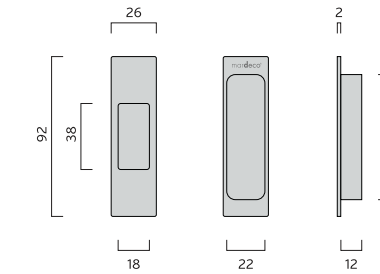

1 m series END PULL

APPLICATION
Sliding Doors
(Timber or Aluminium)
Kitchen Cabinets

CONTENTS
1 x End Pull
Fixing Components

FINISH	CODE
Brushed Nickel	BN8001/92
Satin Chrome	SC8001/92
Bronze	BR8001/92
Black	BL8001/92
Polished Chrome	PC8001/92
Satin Brass	BRS001/92