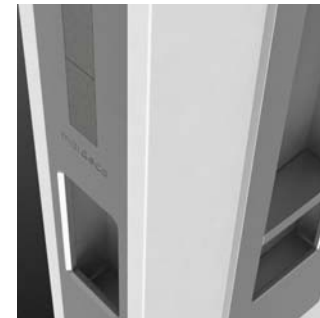

INNOVATIVE AND SOPHISTICATED

mardeco®
international Ltd

we handle the best

The Mardeco M-Series range of flush pulls are attractively packaged with detailed installation instructions and additional parts for multiple applications and door gauges.