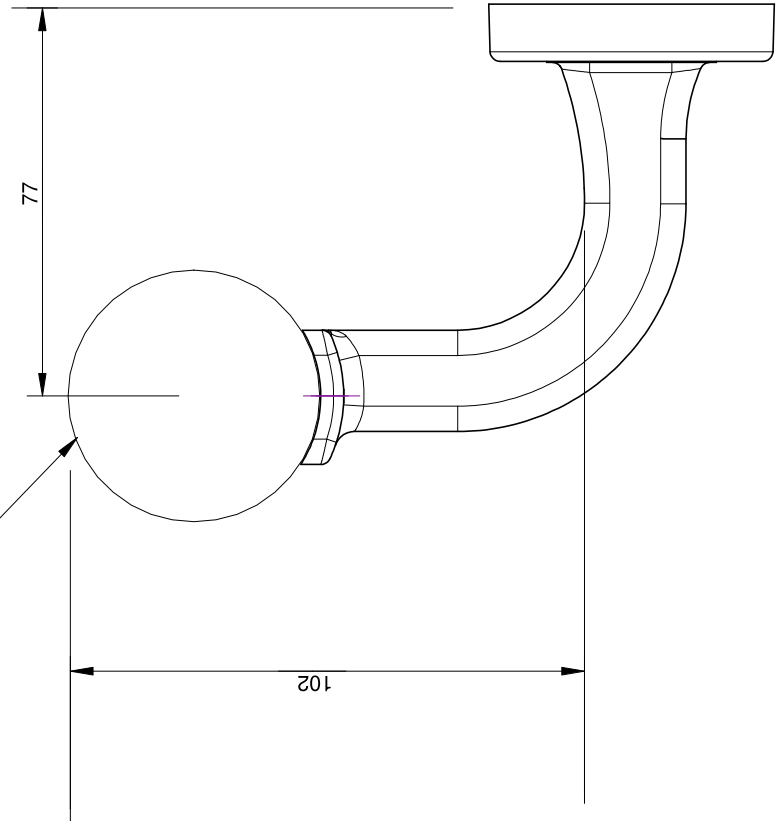

1 2 3 4 5 6

50mm Diam Rail Nominal

A

B

C

A

B

C

D

<i>MILES NELSON</i>		TITLE	
228 KITCHENER RD MILFORD, AUCKLAND, NEW ZEALAND PH: 64 9 489 7225 FAX: 64 9 489 5552		310 BANISTER BRACKET	
THIS DESIGN AND DRAWING IS THE COPYRIGHT OF MILES NELSON MANUFACTURING CO LTD AND IS NOT TO BE REPRODUCED WITHOUT WRITTEN PERMISSION		DO NOT SCALE IF IN DOUBT ASK	
		DRAWING NO.	SHT. OF ___
		SCALE	APPROVED BY
		DRAWN BY	DATE