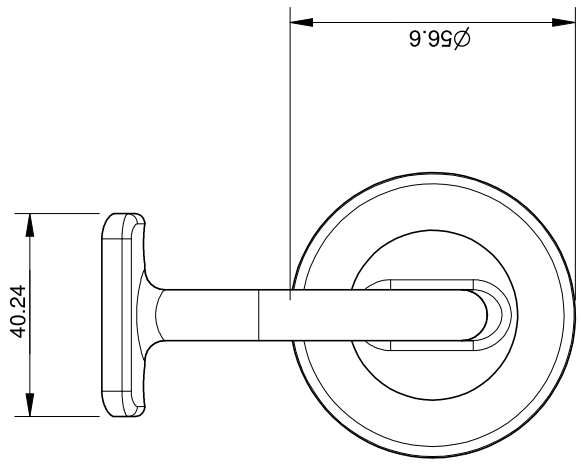

1 2 3 4 5 6

50mm Diam Rail Nominal

A

B

C

A

B

C

D

<i>MILES NELSON</i>		TITLE	
228 KITCHENER RD MILFORD, AUCKLAND, NEW ZEALAND PH: 64 9 489 7225 FAX: 64 9 489 5552		310 BANISTER BRACKET	
THIS DESIGN AND DRAWING IS THE COPYRIGHT OF MILES NELSON MANUFACTURING CO LTD AND IS NOT TO BE REPRODUCED WITHOUT WRITTEN PERMISSION		DO NOT SCALE IF IN DOUBT ASK	
		DRAWING NO.	SHT. OF ___
		SCALE	APPROVED BY
		DRAWN BY	DATE