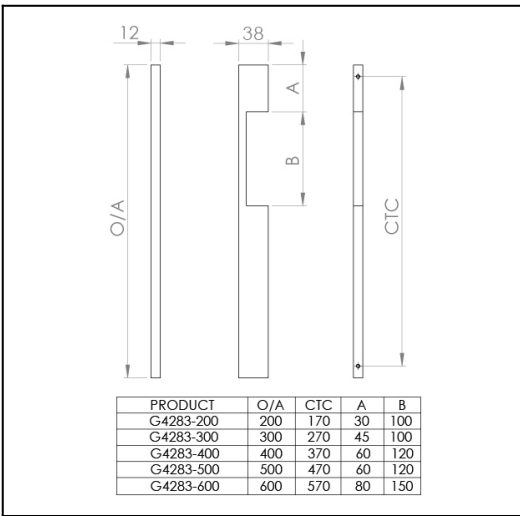

<http://www.designerdoorware.com.au/catalogue/39931>

Neo Timber Blade Pull 38x12mm with cut-out

Product Code: 4283-200-NUT-OIL

Description:

Sleek and distinctive in design, this attractive Neo timber blade pull features a cut-out hand-grip that increases practicality and ease of use whilst giving an expressive style to all doors. Available in three standard lengths, the timber handles are available in a natural finish or Scandinavian oil can be applied over the natural sanded timber which enhances and protects the grain of the timber. The 4283 can be adapted to numerous usage situations and door types. Additional grub screw visible under grip on side face for 600mm lengths or greater. Recommended maximum length 800mm. For heavy entry doors refer to G4285

<http://www.designerdoorware.com.au/catalogue/39931>

Neo Timber Blade Pull 38x12mm with cut-out

Product Code: 4283-200-OAK-OIL

Description:

Sleek and distinctive in design, this attractive Neo timber blade pull features a cut-out hand-grip that increases practicality and ease of use whilst giving an expressive style to all doors. Available in three standard lengths, the timber handles are available in a natural finish or Scandinavian oil can be applied over the natural sanded timber which enhances and protects the grain of the timber. The 4283 can be adapted to numerous usage situations and door types. Additional grub screw visible under grip on side face for 600mm lengths or greater. Recommended maximum length 800mm. For heavy entry doors refer to G4285