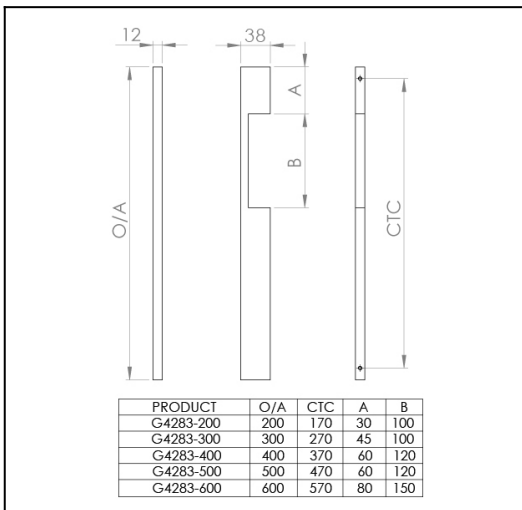

Neo Timber Blade Pull 38x12mm with cut-out

Product Code: 4283-200-OAK-RAW

Description:

Sleek and distinctive in design, this attractive Neo timber blade pull features a cut-out hand-grip that increases practicality and ease of use whilst giving an expressive style to all doors. Available in three standard lengths, the timber handles are available in a natural finish or Scandinavian oil can be applied over the natural sanded timber which enhances and protects the grain of the timber. The 4283 can be adapted to numerous usage situations and door types. Additional grub screw visible under grip on side face for 600mm lengths or greater. Recommended maximum length 800mm. For heavy entry doors refer to G4285

<http://www.designerdoorware.com.au/catalogue/39931>

Neo Timber Blade Pull 38x12mm with cut-out

Product Code: 4283-200-NUT-OIL

Description:

Sleek and distinctive in design, this attractive Neo timber blade pull features a cut-out hand-grip that increases practicality and ease of use whilst giving an expressive style to all doors. Available in three standard lengths, the timber handles are available in a natural finish or Scandinavian oil can be applied over the natural sanded timber which enhances and protects the grain of the timber. The 4283 can be adapted to numerous usage situations and door types. Additional grub screw visible under grip on side face for 600mm lengths or greater. Recommended maximum length 800mm. For heavy entry doors refer to G4285