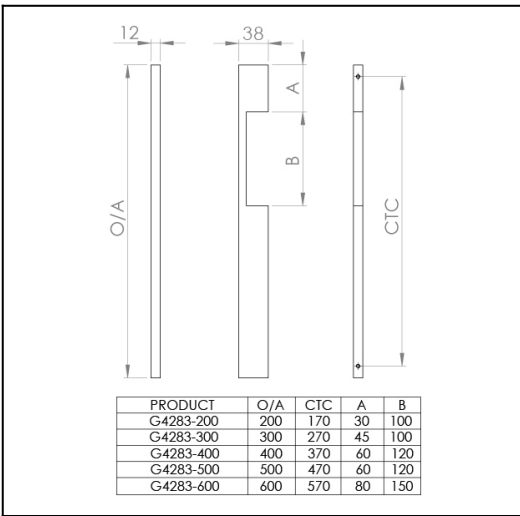

<http://www.designerdoorware.com.au/catalogue/39931>

Neo Timber Blade Pull 38x12mm with cut-out

Product Code: 4283-200-NUT-OIL

Description:

Sleek and distinctive in design, this attractive Neo timber blade pull features a cut-out hand-grip that increases practicality and ease of use whilst giving an expressive style to all doors. Available in three standard lengths, the timber handles are available in a natural finish or Scandinavian oil can be applied over the natural sanded timber which enhances and protects the grain of the timber. The 4283 can be adapted to numerous usage situations and door types. Additional grub screw visible under grip on side face for 600mm lengths or greater. Recommended maximum length 800mm. For heavy entry doors refer to G4285

<http://www.designerdoorware.com.au/catalogue/39931>

Neo Timber Blade Pull 38x12mm with cut-out

Product Code: 4283-200-OAK-OIL

Description:

Sleek and distinctive in design, this attractive Neo timber blade pull features a cut-out hand-grip that increases practicality and ease of use whilst giving an expressive style to all doors. Available in three standard lengths, the timber handles are available in a natural finish or Scandinavian oil can be applied over the natural sanded timber which enhances and protects the grain of the timber. The 4283 can be adapted to numerous usage situations and door types. Additional grub screw visible under grip on side face for 600mm lengths or greater. Recommended maximum length 800mm. For heavy entry doors refer to G4285

Size Selected:

4283-200

Material:

Timber

Finish:

American White Oak Oiled

Fixing:

Back Fix Only

<http://www.designerdoorware.com.au/catalogue/39931>

Line Drawings

As a generic representation of the product, Line Drawings are designed for general use only and may not reflect specifics for all product options such as individual functions or sizes etc.