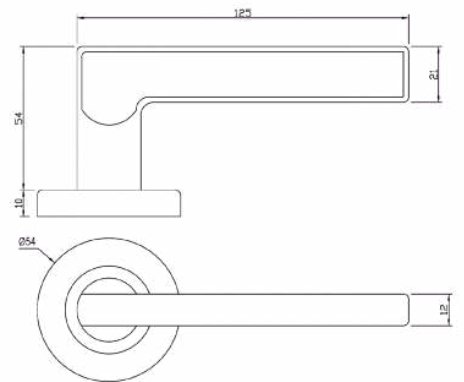

B ROUND ROSE DOOR FURNITURE PASSAGE SET 72 LEVER

DETAILS

PRODUCT CODE

B0172SSS

DOOR THICKNESS

Suits 32-50mm Doors

FIXING

Concealed 38mm-41mm horizontal bolt through fixing

HANDING

Non-Handed

MATERIAL

304 Grade Stainless Steel

OVERALL DIAMETER

54mm

OVERALL THICKNESS

10mm

PRODUCT SERIES

B Round Rose Door Furniture

WARRANTIES

25 Years Mechanical

NOTES

Product code identifies SSS finish

FINISHES

Satin Rose Gold (SRG)

Satin Graphite (SGR)

Satin Black (SBL)

Satin Antique Bronze (SABZ)

Satin Antique Brass (SAB)

Satin Stainless Steel (SSS)

Polished Stainless Steel (PSS)

CERTIFICATIONS