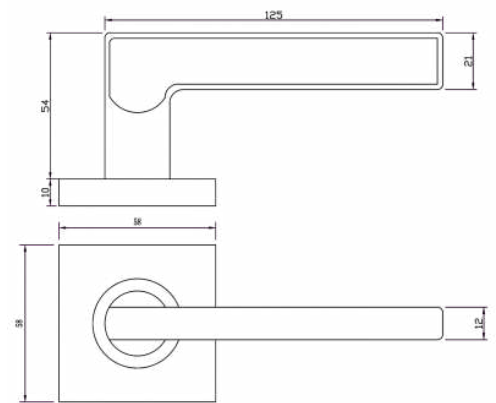

NOTES

Product code identifies SSS finish

FINISHES

Satin Rose Gold (SRG)

Satin Graphite (SGR)

Satin Black (SBL)

Satin Antique Bronze (SABZ)

Satin Antique Brass (SAB)

Satin Stainless Steel (SSS)

Polished Stainless Steel (PSS)

CERTIFICATIONS