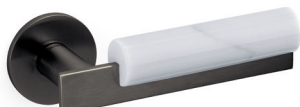

Bau

Studio Niruk

M263

low rosette

C263

K263

brass-Henraux® marble

CRW Polished Chrome / White

CRB Polished Chrome / Black

SCW Satin Chrome / White

SCB Satin Chrome / Black

IAW SuperAnox Anthracite / White

IAB SuperAnthracite / Black

CRG Polished Chrome / Grey

SCG Satin Chrome / Grey

IAG SuperInox Anthracite / Grey