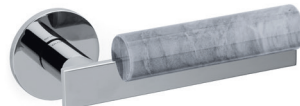

Bau

Studio Niruk

M263

low rosette

C263

K263

brass-Henraux® marble

CRW Polished Chrome / White

CRB Polished Chrome / Black

SCW Satin Chrome / White

SCB Satin Chrome / Black

IAW SuperAnox Anthracite / White

IAB SuperAnthracite / Black

CRG Polished Chrome / Grey

SCG Satin Chrome / Grey

IAG SuperInox Anthracite / Grey

M263RB8
M263RY8

M263VB8
M263VY8

M263PB8
M263PY8

C263

K263

K263P