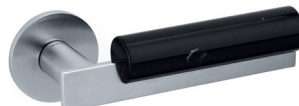

Bau

Studio Niruk

M263

low rosette

C263

K263

brass-Henraux® marble

CRW Polished Chrome / White

CRB Polished Chrome / Black

SCW Satin Chrome / White

SCB Satin Chrome / Black

IAW SuperAnox Anthracite / White

IAB SuperAnthracite / Black

CRG Polished Chrome / Grey

SCG Satin Chrome / Grey

IAG SuperInox Anthracite / Grey