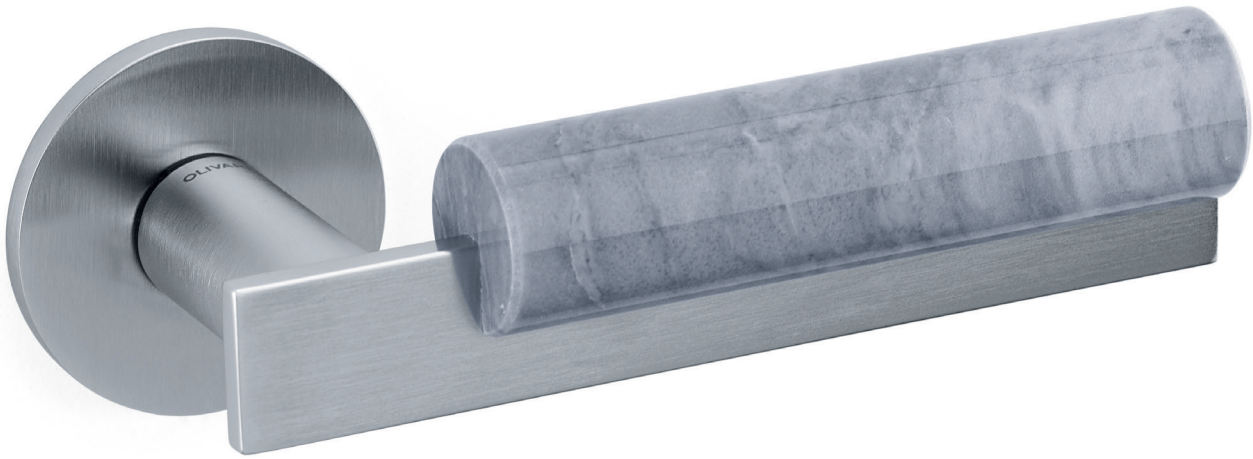

Bau

Studio Niruk

M263

low rosette

C263

K263

brass-Henraux® marble

CRW Polished Chrome / White

CRB Polished Chrome / Black

SCW Satin Chrome / White

SCB Satin Chrome / Black

IAW SuperAnox Anthracite / White

IAB SuperAnthracite / Black

CRG Polished Chrome / Grey

SCG Satin Chrome / Grey

IAG SuperInox Anthracite / Grey