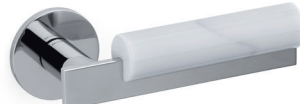

Bau

Studio Niruk

M263

low rosette

C263

K263

brass-Henraux® marble

CRW Polished Chrome / White

CRB Polished Chrome / Black

SCW Satin Chrome / White

SCB Satin Chrome / Black

IAW SuperAnox Anthracite / White

IAB SuperAnthracite / Black

CRG Polished Chrome / Grey

SCG Satin Chrome / Grey

IAG SuperInox Anthracite / Grey