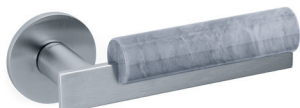

Bau

Studio Niruk

M263

low rosette

C263

K263

brass-Henraux® marble

CRW Polished Chrome / White

CRB Polished Chrome / Black

SCW Satin Chrome / White

SCB Satin Chrome / Black

IAW SuperAnox Anthracite / White

IAB SuperAnthracite / Black

CRG Polished Chrome / Grey

SCG Satin Chrome / Grey

IAG SuperInox Anthracite / Grey

M263RB8
M263RY8

M263VB8
M263VY8

M263PB8
M263PY8

C263

K263

K263P