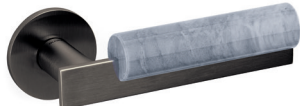

Bau

Studio Niruk

M263

low rosette

C263

K263

brass-Henraux® marble

CRW Polished Chrome / White

CRB Polished Chrome / Black

SCW Satin Chrome / White

SCB Satin Chrome / Black

IAW SuperAnox Anthracite / White

IAB SuperAnthracite / Black

CRG Polished Chrome / Grey

SCG Satin Chrome / Grey

IAG SuperInox Anthracite / Grey