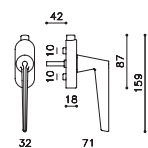

Cono

Gio Ponti

M265

low rosette

brass

BRZ - Dark Bronzed Wax
EMB - Electro Matt Black
PC - Powder Coat Colours
Available by Request

K265P