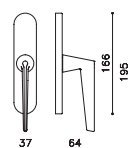

Cono

Gio Ponti

M265

low rosette

brass

BRZ - Dark Bronzed Wax
EMB - Electro Matt Black
PC - Powder Coat Colours
Available by Request

C265