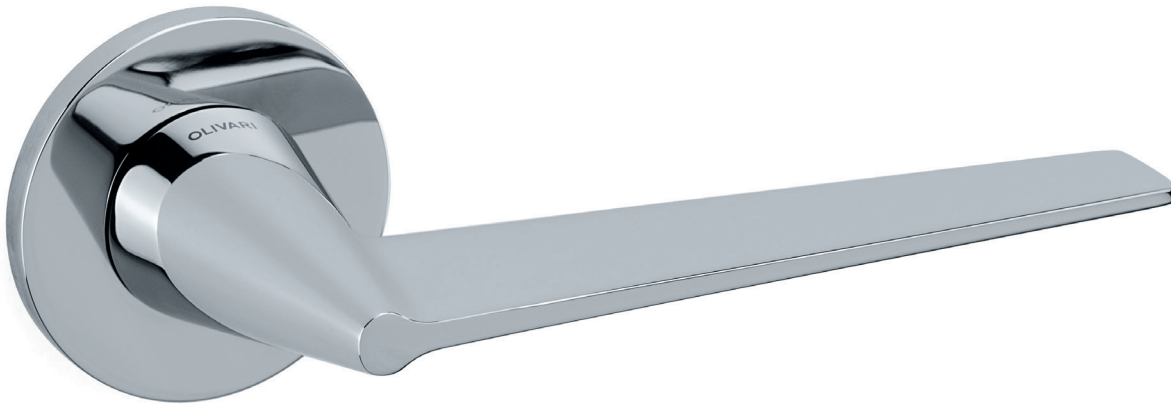

Cono

Gio Ponti

M265

low rosette

C265

K265

brass

CR Bright Chrome

IB SuperInnox Brass

SC Satin Chrome

ISB SuperInnox Satin Brass

ISBRZ SuperInnox Satin Bronze

PBU Polished Brass Unlacquered

BRZ - Dark Bronzed Wax
 EMB - Electro Matt Black
 PC - Powder Coat Colours
 Available by Request