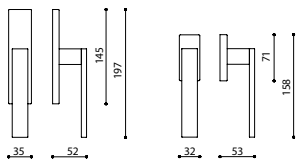

# Diana

Studio Olivari 2007

M206S

C206S - fixed window slider

K206S - operational window handle

**Escutcheon - Studio Olivari**  
 Specification Code + Finish  
 1192E - European Style  
 11920 - Australian Style

**Cubo - Studio Olivari**  
 Specification Code + Finish  
 H136S - snib only  
 H136V6 - privacy snib & eRelease  
 H136F6 - indicating snib & eRelease

**Space Q - Studio Olivari**  
 Specification Code + Finish  
 H202S - snib only  
 H202V6 - privacy snib & eRelease  
 H202F6 - indicating snib & eRelease