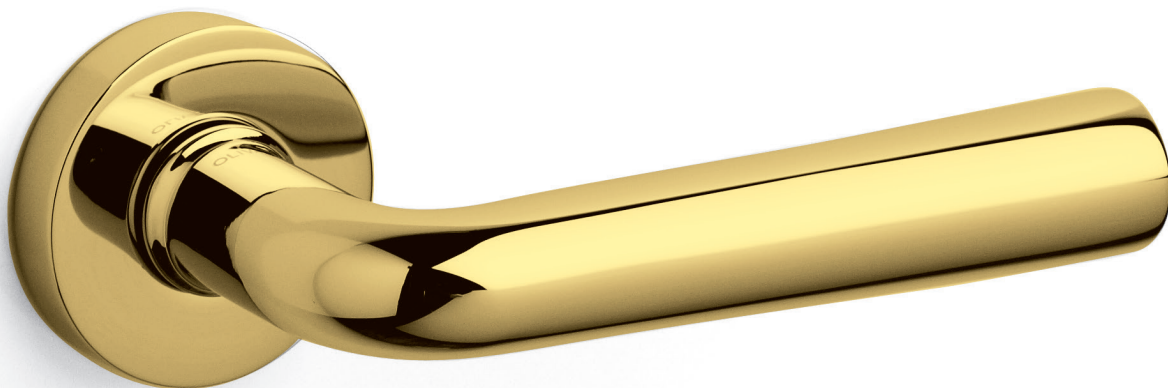

# Garda

Ignazio Gardella 1951

M105

C105

K105

ottone/brass

CR cromo lucido/bright chrome

ZL superoro lucido/supergold bright

CO cromo satinato/satin chrome

DS superbronzo satinato/superbronze satin

M105RB8  
M105RY8

M105RSB8

M105VB8  
M105VY8

M105VSB8

C105

K105