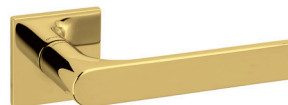

## brass

CR Bright Chrome

IBN SuperInox Bright Nickel

SC Satin Chrome

ISN SuperInox Satin Nickel

IB SuperInox Brass

IS SuperInox Satin

ISB SuperInox Satin Brass

ISC SuperInox Satin Copper

PBU Polished Brass Unlacquered

ISBRZ SuperInox Satin Bronze

BRZ - Dark Bronzed Wax

EMB - Electro Matt Black

PC - Powder Coat Colours

Available by Request

IA SuperInox Anthracite