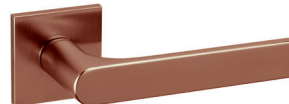

## brass

CR Bright Chrome

IBN SuperInox Bright Nickel

SC Satin Chrome

ISN SuperInox Satin Nickel

IB SuperInox Brass

IS SuperInox Satin

ISB SuperInox Satin Brass

ISC SuperInox Satin Copper

PBU Polished Brass Unlacquered

ISBRZ SuperInox Satin Bronze

BRZ - Dark Bronzed Wax

EMB - Electro Matt Black

PC - Powder Coat Colours

Available by Request

IA SuperInox Anthracite