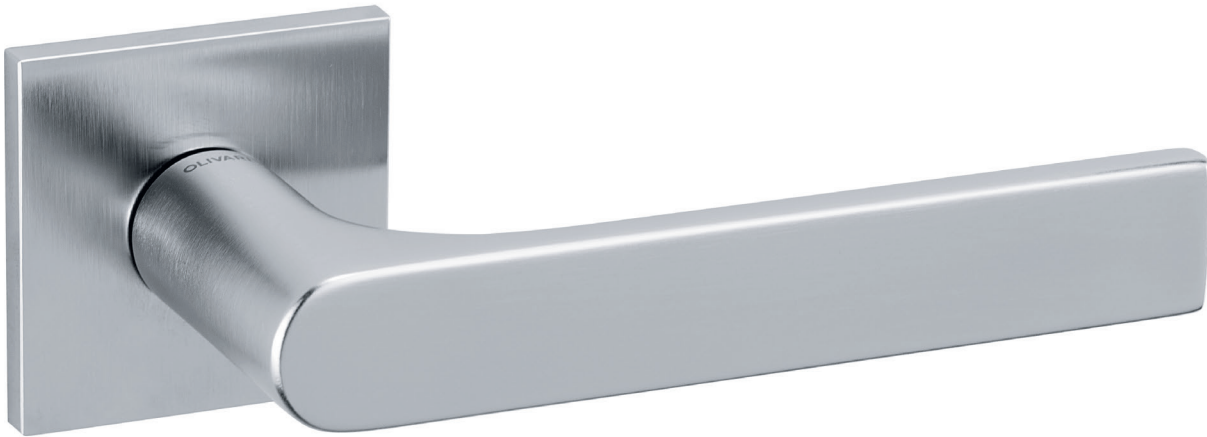

# Gloria Q

Studio Olivari

M269

low rosette

C269

K269

## brass

CR Bright Chrome

IBN SuperInox Bright Nickel

SC Satin Chrome

ISN SuperInox Satin Nickel

IB SuperInox Brass

IS SuperInox Satin

ISB SuperInox Satin Brass

ISC SuperInox Satin Copper

PBU Polished Brass Unlacquered

ISBRZ SuperInox Satin Bronze

BRZ - Dark Bronzed Wax

EMB - Electro Matt Black

PC - Powder Coat Colours

Available by Request

IA SuperInox Anthracite