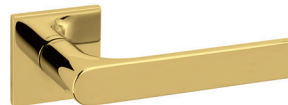

## brass

CR Bright Chrome

IBN SuperInox Bright Nickel

SC Satin Chrome

ISN SuperInox Satin Nickel

IB SuperInox Brass

IS SuperInox Satin

ISB SuperInox Satin Brass

ISC SuperInox Satin Copper

PBU Polished Brass Unlacquered

ISBRZ SuperInox Satin Bronze

BRZ - Dark Bronzed Wax

EMB - Electro Matt Black

PC - Powder Coat Colours

Available by Request

IA SuperInox Anthracite