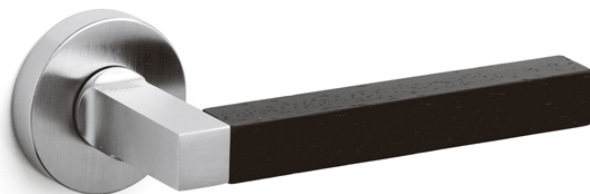

Finishes

- CA ■
- CO ■
- MW ■
- IS ■