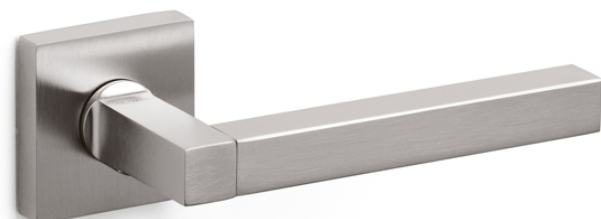

Finishes

- CA ■
- CO ■
- MW ■
- IS ■