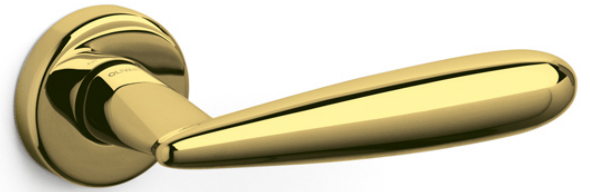

Finishes

- CR
- CO
- ZL
- NS
- IS