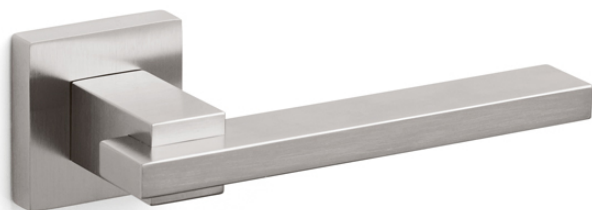

M252
Marilyn lever on round rose

Finishes

- CR 
- CO 
- IS 
- DS 
- US 

M205
Minerva lever on square rose

Finishes

- EL 
- CO 
- IS 

M226B
Moon lever on round rose

Finishes