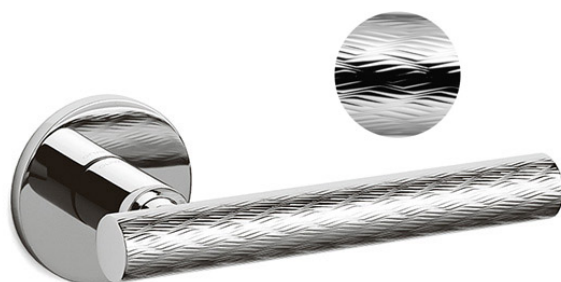

M174

Aster lever on round rose

Finishes

CA 

CE 

ZT 

M1AL

Atena Ligne lever on round rose

Finishes

CR 

ZL 

NL 

M1AP

Atena Panier lever on round rose

Finishes

C6 

ZL 

NL 

M1AR

Atena Rank lever on round rose

Finishes

C6 

ZL 

NL 