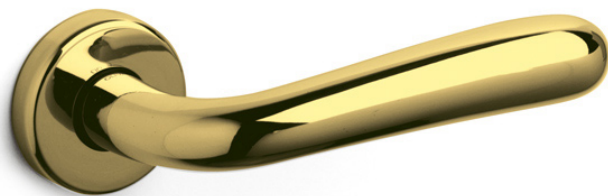

- CR 
- CO 
- IS 
- US 

M204
Bios lever on square rose

Finishes

- EL 
- CO 
- IS 
- DS 
- US 

M213
Blade lever handle on square rose

Finishes

- EL 
- CO 

M178
Blindo lever on round rose

Finishes
CR ■ NS ■
CO ■ IS ■
ZL ■ RS ■
TS ■ DS ■
NL ■ US ■

M103
Bolzano lever on round rose

Finishes
CO ■
ZL ■

M501
Boma NY lever on round rose

Finishes
NE ■
GR ■
BI ■

M163
Bond lever on round rose

Finishes
CO ■
ZL ■

M232B
Chelsea lever on round rose

Finishes
CB ■
MB ■
CE ■
ME ■

M248
Chevron lever on square
rose

Finishes

- CR ■
- CO ■
- DS ■
- US ■

M125
Chiara lever on square
rose

Finishes

- CR ■
- CO ■