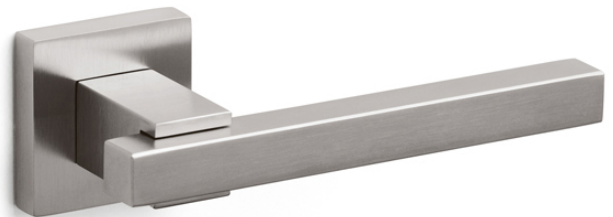

M164
Aurora lever on round rose

Finishes

- C1 
- C5 
- C6 
- 6M 

M208
Beijing lever on round rose

Finishes

- CR 
- CO 
- IS 
- US 

M221B
Beta lever on round rose

Finishes

- CR 
- CO 
- IS 
- US 

M204
Bios lever on square rose

Finishes

- EL 
- CO 
- IS 
- DS 
- US 

M213
Blade lever handle on square rose

Finishes

- EL 
- CO 

M178
Blindo lever on round rose