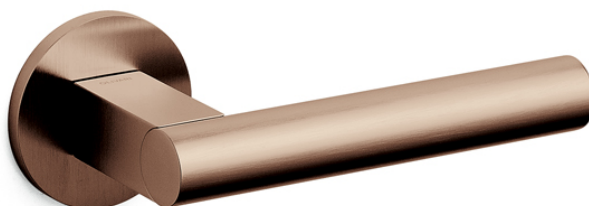

M1DD

Diana Damier lever on square rose

Finishes

- CR
- ZL
- NL

M243B

Dolce Vita lever on round rose

Finishes

- CR US
- CO
- ZL
- NL
- DS

M212
Edge lever on square rose

Finishes
EB  EA 
EC 
EV 
EW 
6E 

M167
Emilia lever on round rose

Finishes
CR 
CO 
ZL 
TS 
DS 

M229B
Euclide lever on round rose

Finishes
CR  US 
CO 
NL 
RS 
DS 

M230B
Euclide Q lever on square rose

Finishes
CR  US 
CO 
NL 
RS 
DS 

M217
Fin lever on round rose

Finishes
EL 
CO 
NL 
NS 

M159
Flaminia lever on round rose

Finishes

- CR 
- CO 
- ZL 
- TS 
- DS 

M172
Futura lever on round rose

Finishes