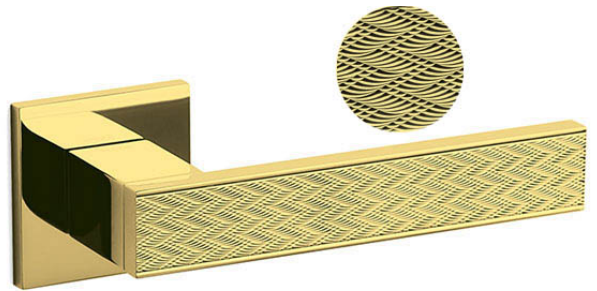

M1DB

Diana Barley lever on square rose

Finishes

- CR
- ZL
- NL

M1DC

Diana Chevron lever on square rose

Finishes

- CR
- ZL
- NL

M1DD

Diana Damier lever on square rose

Finishes

- CR
- ZL
- NL

M243B

Dolce Vita lever on round rose

Finishes

- CR US
- CO
- ZL
- NL
- DS