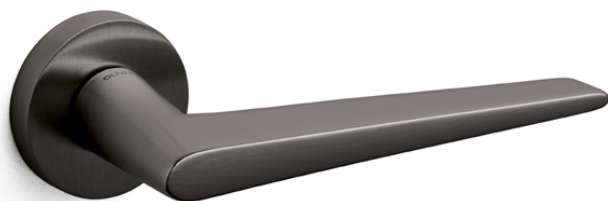

Finishes

- CR
- CO
- IS
- US