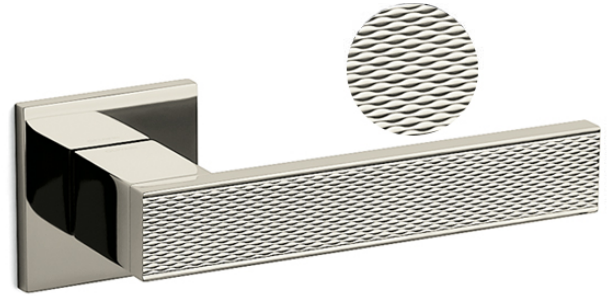

M245
Crystal Royal lever on round rose

Finishes
C6 ■
M6 ■
Z6 ■
U6 ■

M218
Denver lever on square rose

Finishes
CR ■
CO ■
IS ■

M206

Diana lever on square rose

Finishes

- EL DS
- CO US
- NL
- IS
- RS

M1DB

Diana Barley lever on square rose

Finishes

- CR
- ZL
- NL

M1DC

Diana Chevron lever on square rose

Finishes

- CR
- ZL
- NL