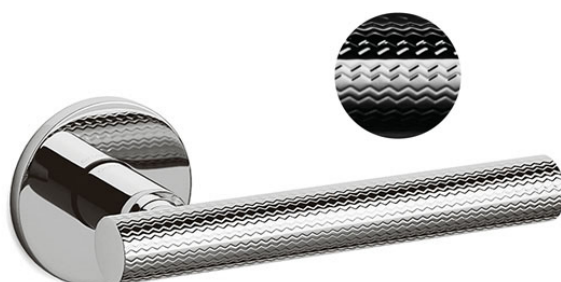

M150

Alexandra lever on round rose

Finishes

- CO ■
- CR ■
- IS ■

M225B

Arc lever on square rose

Finishes

- CO ■
- CR ■

Finishes

CR 

ZL 

NL 

M1AP

Atena Panier lever on round rose

Finishes

C6 

ZL 

NL 

M1AR

Atena Rank lever on round rose

Finishes

C6 

ZL 

NL 

M185

Aurelia lever on round rose

Finishes

CR  NS 

CO  IS 

ZL  RS 

TS  DS 

NL  US 