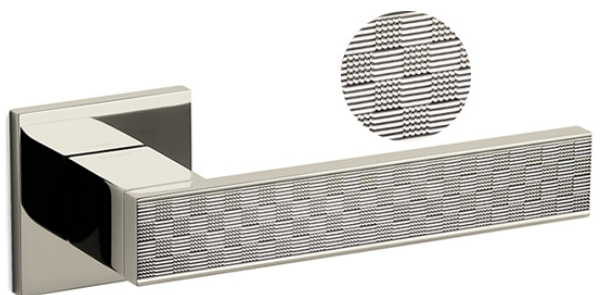

Finishes

- CR
- ZL
- NL