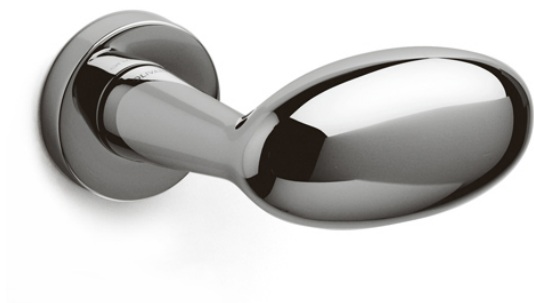

M178
Blindo lever on round rose

Finishes
CR ■ NS ■
CO ■ IS ■
ZL ■ RS ■
TS ■ DS ■
NL ■ US ■