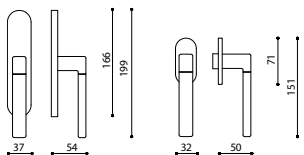

Planet dual finish low

Luca Casini 2010

Photographed on low rose

M195LR

C195R - fixed window slider

K195LR - operational window handle

Escutcheon - Studio Olivari

Specification Code + Finish
1191LE - European Style

Verona - Studio Olivari

Specification Code + Finish
H107LV6 - privacy snib & eRelease

Link - Piero Lissoni

Specification Code + Finish
H200LV6 - privacy snib & eRelease

material/brass

CR/SC bright chrome with satin chrome