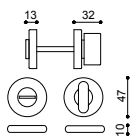

Planet dual finish low

Luca Casini 2010

Photographed on low rose

M195LR

C195R - fixed window slider

K195LR - operational window handle

Escutcheon - Studio Olivari

Specification Code + Finish
1191LE - European Style

Verona - Studio Olivari

Specification Code + Finish
H107LV6 - privacy snib & eRelease

Link - Piero Lissoni

Specification Code + Finish
H200LV6 - privacy snib & eRelease

material/brass

CR/SC bright chrome with satin chrome

Specification Code + Finish
M195LR1 - lever set only
M195LR2 - passage set incl. latch