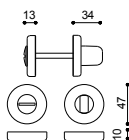

Planet dual finish low

Luca Casini 2010

Photographed on low rose

M195LR

C195R - fixed window slider

K195LR - operational window handle

Escutcheon - Studio Olivari

Specification Code + Finish
1191LE - European Style

Verona - Studio Olivari

Specification Code + Finish
H107LV6 - privacy snib & eRelease

Link - Piero Lissoni

Specification Code + Finish
H200LV6 - privacy snib & eRelease

material/brass

CR/SC bright chrome with satin chrome

Specification Code + Finish
M195LR1 - lever set only
M195LR2 - passage set incl. latch