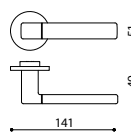

Planet dual finish low

Luca Casini 2010

Photographed on low rose

M195LR

C195R - fixed window slider

K195LR - operational window handle

Escutcheon - Studio Olivari

Specification Code + Finish
1191LE - European Style

Verona - Studio Olivari

Specification Code + Finish
H107LV6 - privacy snib & eRelease

Link - Piero Lissoni

Specification Code + Finish
H200LV6 - privacy snib & eRelease

material/brass

CR/SC bright chrome with satin chrome

Specification Code + Finish
M195LR1 - lever set only
M195LR2 - passage set incl. latch