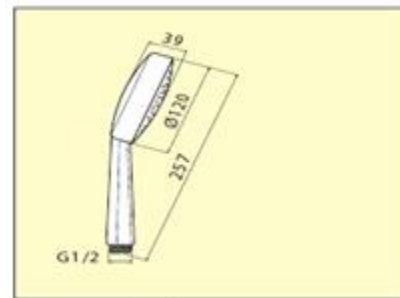

Specifications Pano² Shower Set 1 Function

Features

Square Design

304 Stainless Steel hose

Brass elbow connector

Water efficiency tested to AS/NZS6400 standards

Wels rating 3 stars: 9.0L/min High pressure

8.5L/min Low pressure