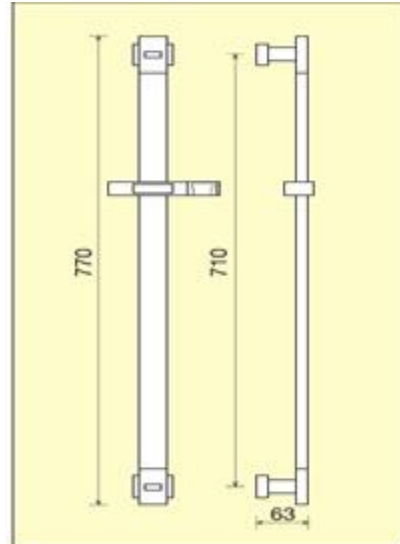

Specifications Pano² Shower Set 1 Function

Features

Square Design

304 Stainless Steel hose

Brass elbow connector

Water efficiency tested to AS/NZS6400 standards

Wels rating 3 stars: 9.0L/min High pressure

8.5L/min Low pressure

Pano² Shower Set

Code: SHO-8C07 – Pano² 1 function shower set