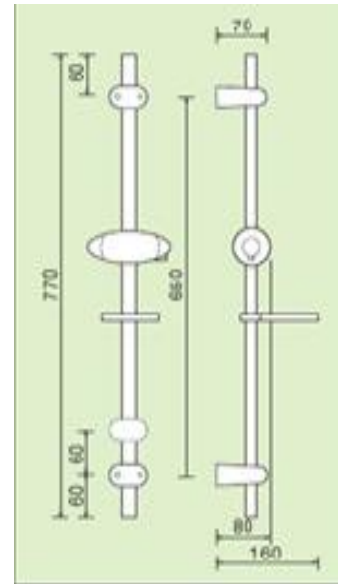

Specifications Pano² Shower Set 5 Function

Features

Square Design

304 Stainless Steel hose

Brass elbow connector

Water efficiency tested to AS/NZS6400 standards

Wels rating 3 stars: 8.0L/min High pressure

Pano² Shower Set

Code: SHO-8C06 – Pano² 5 function shower set

3 Year Warranty on Manufacturing or Material Faults – Domestic installations only
Alexander Mfg reserves the right to change specifications without prior notice