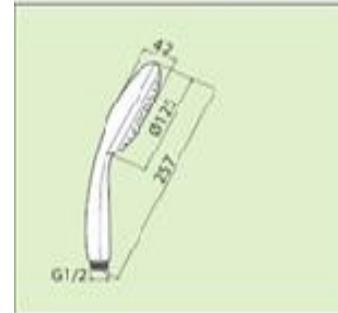

Specifications Pano² Shower Set 5 Function

Features

Square Design

304 Stainless Steel hose

Brass elbow connector

Water efficiency tested to AS/NZS6400 standards

Wels rating 3 stars: 8.0L/min High pressure

Pano² Shower Set