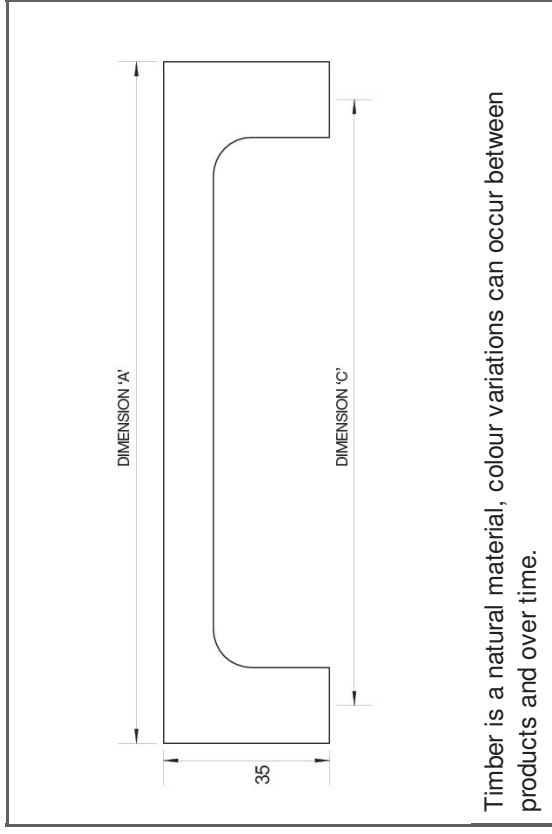

Material:	Timber				
Article Number:	L7864 / reference C / colour				
A	C	P	W		
144	128	35	16		
208	192	35	16		
272	256	35	16		
Colours available:	Black Stain (BKS) Oak (OAK) Walnut (WN)				

Timber is a natural material, colour variations can occur between products and over time.