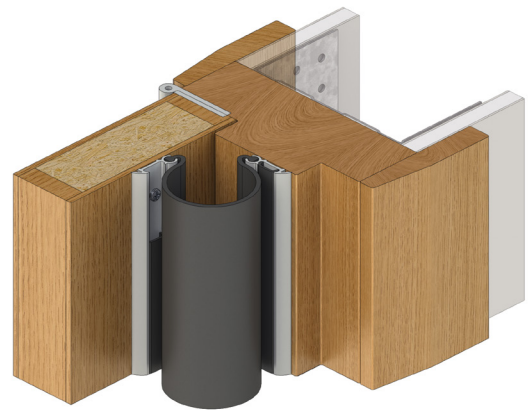

Anti-finger Jam Seal

Finger-pinch protection devices should be installed wherever doors are accessible to children in schools, kindergartens and children day care centres. Finger-pinch injuries in doors are a significant cause of injury and claims against liability insurance in child care situations. RP62 helps prevent fingers being jammed on the hinge side of a door. It is recommended RP62 be installed to the full height of the door/jamb for maximum protection. This will reduce tampering and accidental deposit of toys or waste material behind the anti-finger jam seal. RP62 can be retrofitted to butt hinged or centre pivot doors and conform to the UK Workplace (Health, Safety and Welfare) Regulations 1992 Statutory Instrument 1992 No. 3004 clause 18. The RP62BW is reversible for either a brown or white finish.

RP62

A safety strip which prevents fingers being jammed on the hinge side of a door. It is fixed to the door and the jamb on the hinged side.

Note: It is recommended to fit RP62 to the full height of the door/jamb for maximum protection. For longer lengths, butt join together.

Location: Door and jamb of butt hinged or centre pivot doors.

Finish: Satin clear (silver) anodised aluminium (15µm).

Fixing: Screw fix. Zinc plated, cross recess head S.T. screws and cover strip supplied. Fixing holes are pre-slotted.

Seal: RP362. Black EPDM rubber.

Sizes: 2100mm.

RP62BW

A safety strip which prevents fingers being jammed on the hinge side of a door. It is fixed to the door and the jamb on the hinged side.

Note: It is recommended to fit RP62BW to the full height of the door/jamb for maximum protection. For longer lengths, butt join together.