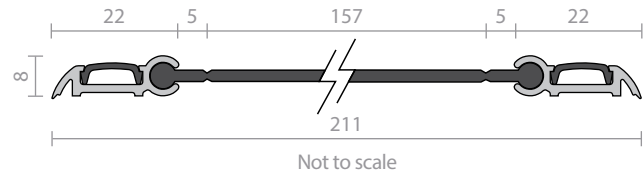

Anti-finger Jam Seal

Finger-pinch protection devices should be installed wherever doors are accessible to children in schools, kindergartens and children day care centres. Finger-pinch injuries in doors are a significant cause of injury and claims against liability insurance in child care situations. RP62 helps prevent fingers being jammed on the hinge side of a door. It is recommended RP62 be installed to the full height of the door/jamb for maximum protection. This will reduce tampering and accidental deposit of toys or waste material behind the anti-finger jam seal. RP62 can be retrofitted to butt hinged or centre pivot doors and conform to the UK Workplace (Health, Safety and Welfare) Regulations 1992 Statutory Instrument 1992 No. 3004 clause 18. The RP62BW is reversible for either a brown or white finish.

RP62

A safety strip which prevents fingers being jammed on the hinge side of a door. It is fixed to the door and the jamb on the hinged side.

Note: It is recommended to fit RP62 to the full height of the door/jamb for maximum protection. For longer lengths, butt join together.

Location: Door and jamb of butt hinged or centre pivot doors.

Finish: Satin clear (silver) anodised aluminium (15µm).

Fixing: Screw fix. Zinc plated, cross recess head S.T. screws and cover strip supplied. Fixing holes are pre-slotted.

Seal: RP362. Black EPDM rubber.

Sizes: 2100mm.

RP62BW

A safety strip which prevents fingers being jammed on the hinge side of a door. It is fixed to the door and the jamb on the hinged side.

Note: It is recommended to fit RP62BW to the full height of the door/jamb for maximum protection. For longer lengths, butt join together.